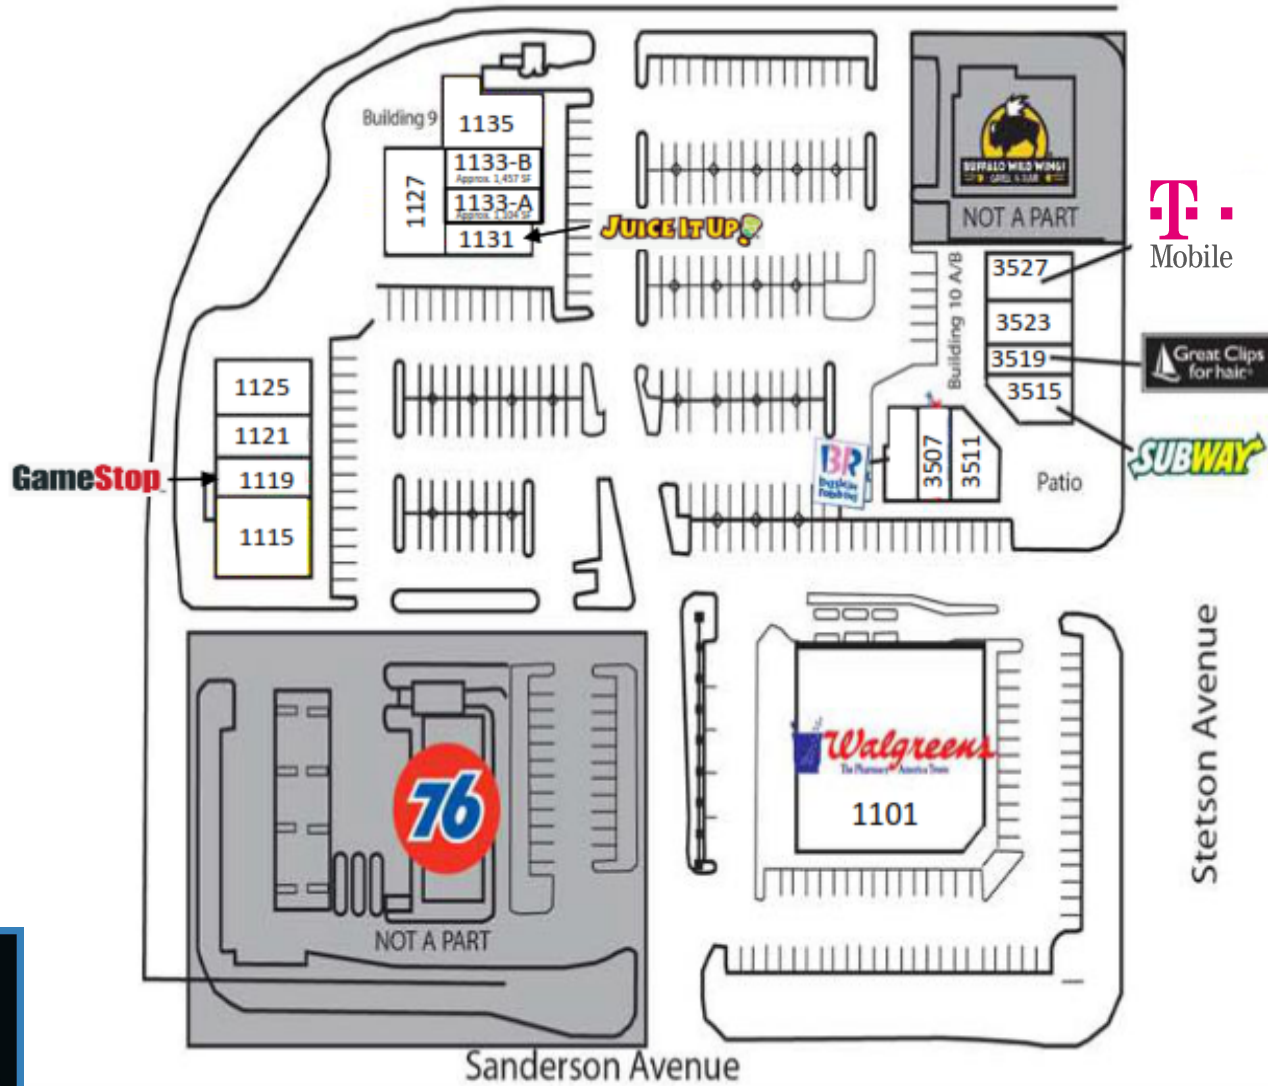

Page Plaza

Southwest Corner of Stetson Ave. & Sanderson Ave., Hemet Ca.

Izaela Sanchez
Blue Sands Management

(714) 340-7849 Ext.1

IzaelaSanchez@BlueSandsManagement.com