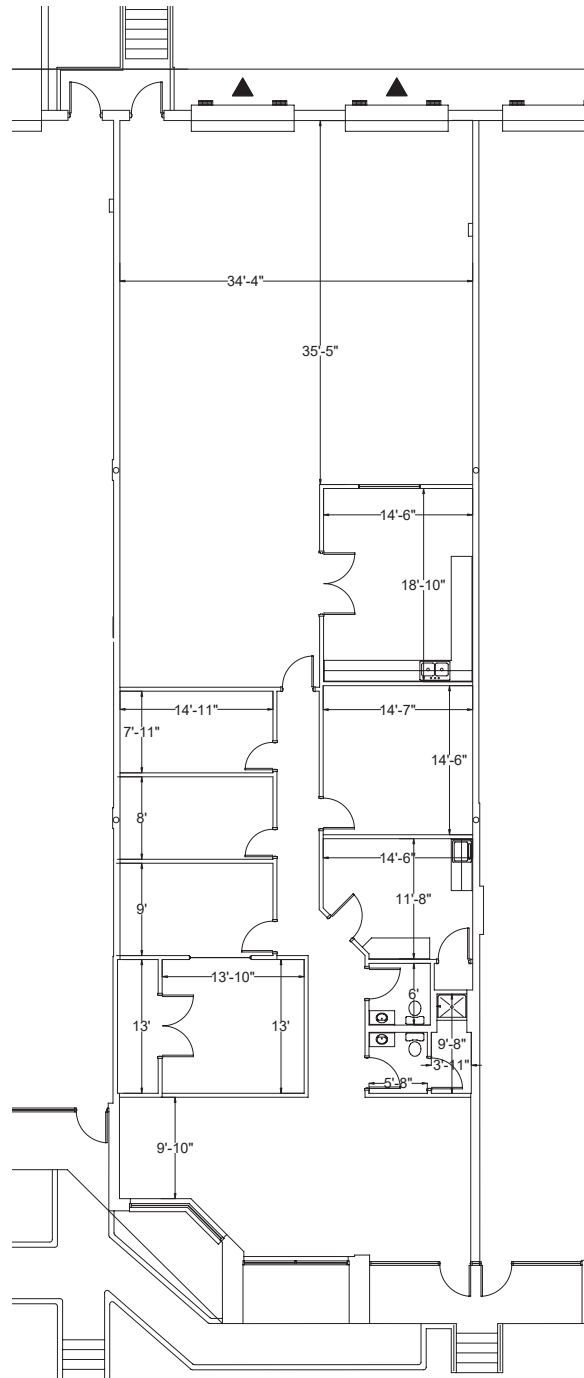

5906 Breckenridge Parkway, Tampa, FL

**Suite G: 4,148 RSF**

KEY PLAN

For more information:

Kelli Hatton  
+1 813.454.1619  
khatton@naiburnsscalo.com

Coy Lowrey  
+1 813.215.8168  
clowrey@naiburnsscalo.com