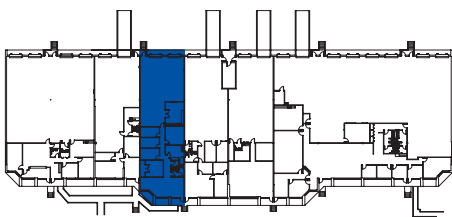

5906 Breckenridge Parkway, Tampa, FL

**Suite G: 4,148 RSF**

KEY PLAN

For more information:

Kelli Hatton  
+1 813.454.1619  
khatton@naiburnsscalo.com

Coy Lowrey  
+1 813.215.8168  
clowrey@naiburnsscalo.com