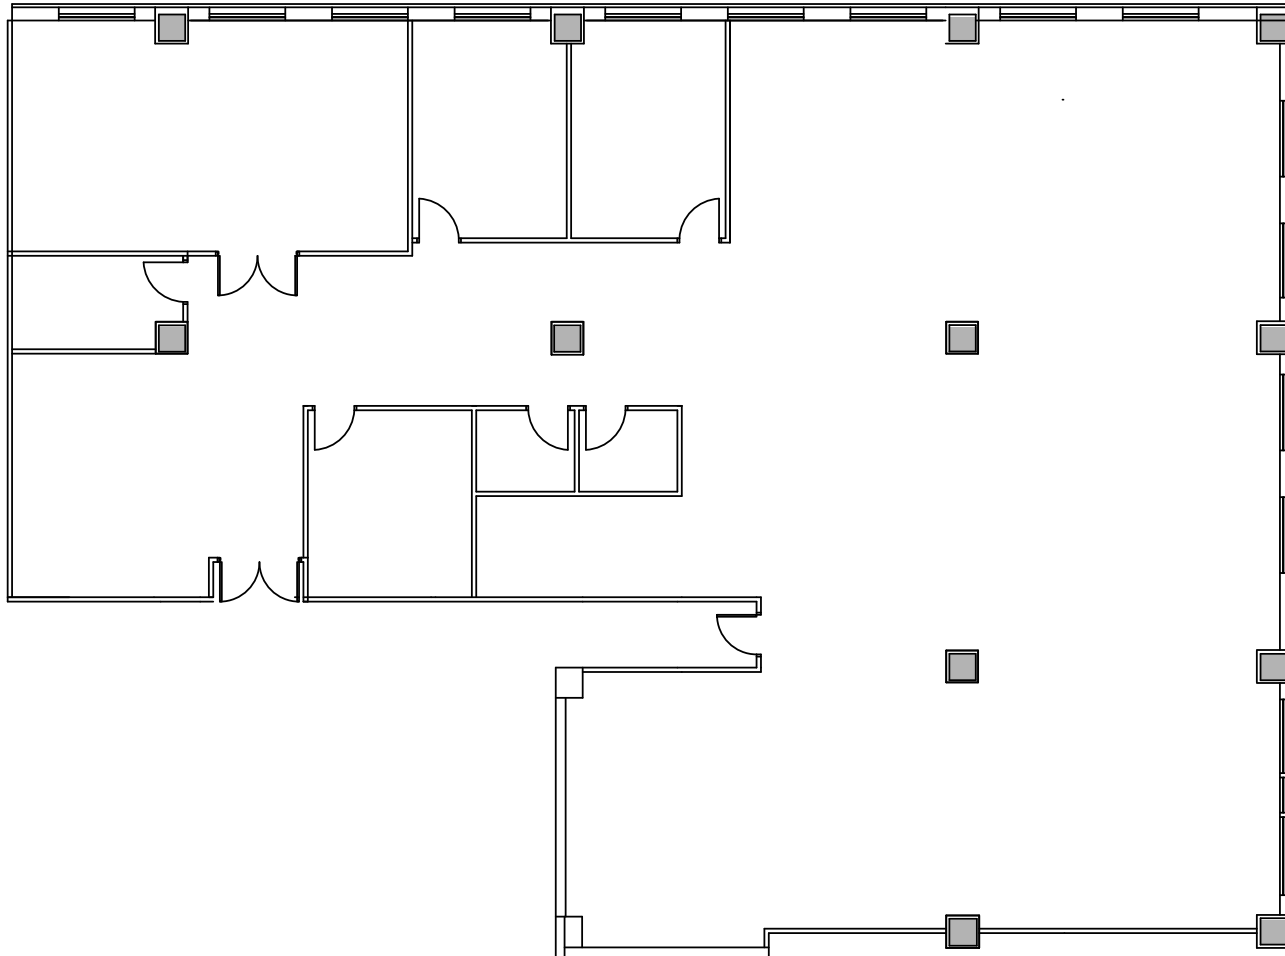

# ONE CITY PLAZA

421 Fayetteville Street | Raleigh

Suite 1300 | 6,440 RSF

Disclaimer: The above floor plans are not to scale. The available space shown is a representative layout. Furniture not included.