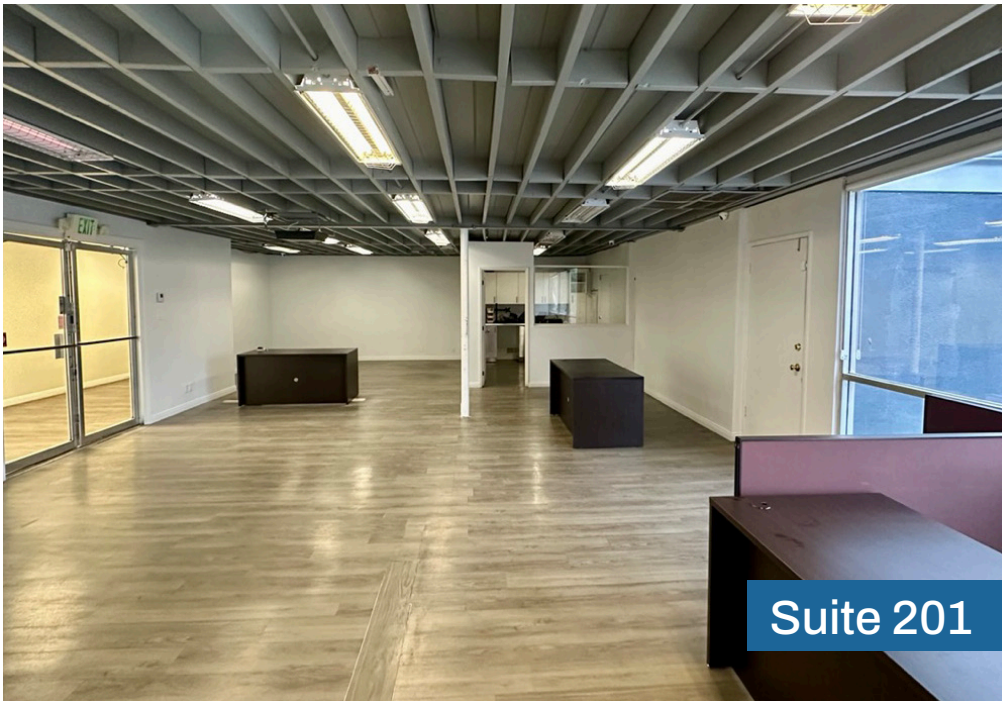

Office Availabilities

Space	SF	Price	Description
Suite 201	1,100 SF	\$2.95/SF MG	Wide open space with kitchenette
Suite 202	900 SF	\$2.95/SF MG	Wide open space, 2 private offices, built-in cabinets, and a storage closet
Suite 203	780 SF	\$2.50/SF MG	All open space with views of Hollywood Hills
Suite 204	785 SF	\$2.50/SF MG	All open space with views of Hollywood Hills

Suite 201

Suite 202