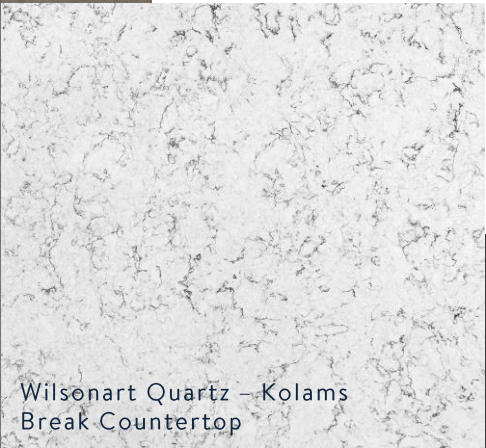

Spec Suite 1200

CPT-1 @ Throughout
Shaw,
[Upbeat, Strong](#)

CPT-2 @ Conference
Shaw,
[Hand Woven Tile, Cobblestone](#)

LVT-1 @ Entry & Break
Shaw,
Solitude, French Gray

Armstrong, Woodworks Wall Panel
[Woodworks Grille Forte, Color Warm Oak](#)

Typical Paint

Reception Pendant; Color: Matte Black

Break Pendant

Banquette Furniture Concept

Wilsonart Quartz - Kolams
Break Countertop

Plastic Laminate- Fenix, Grigio Bromo
Cabinets