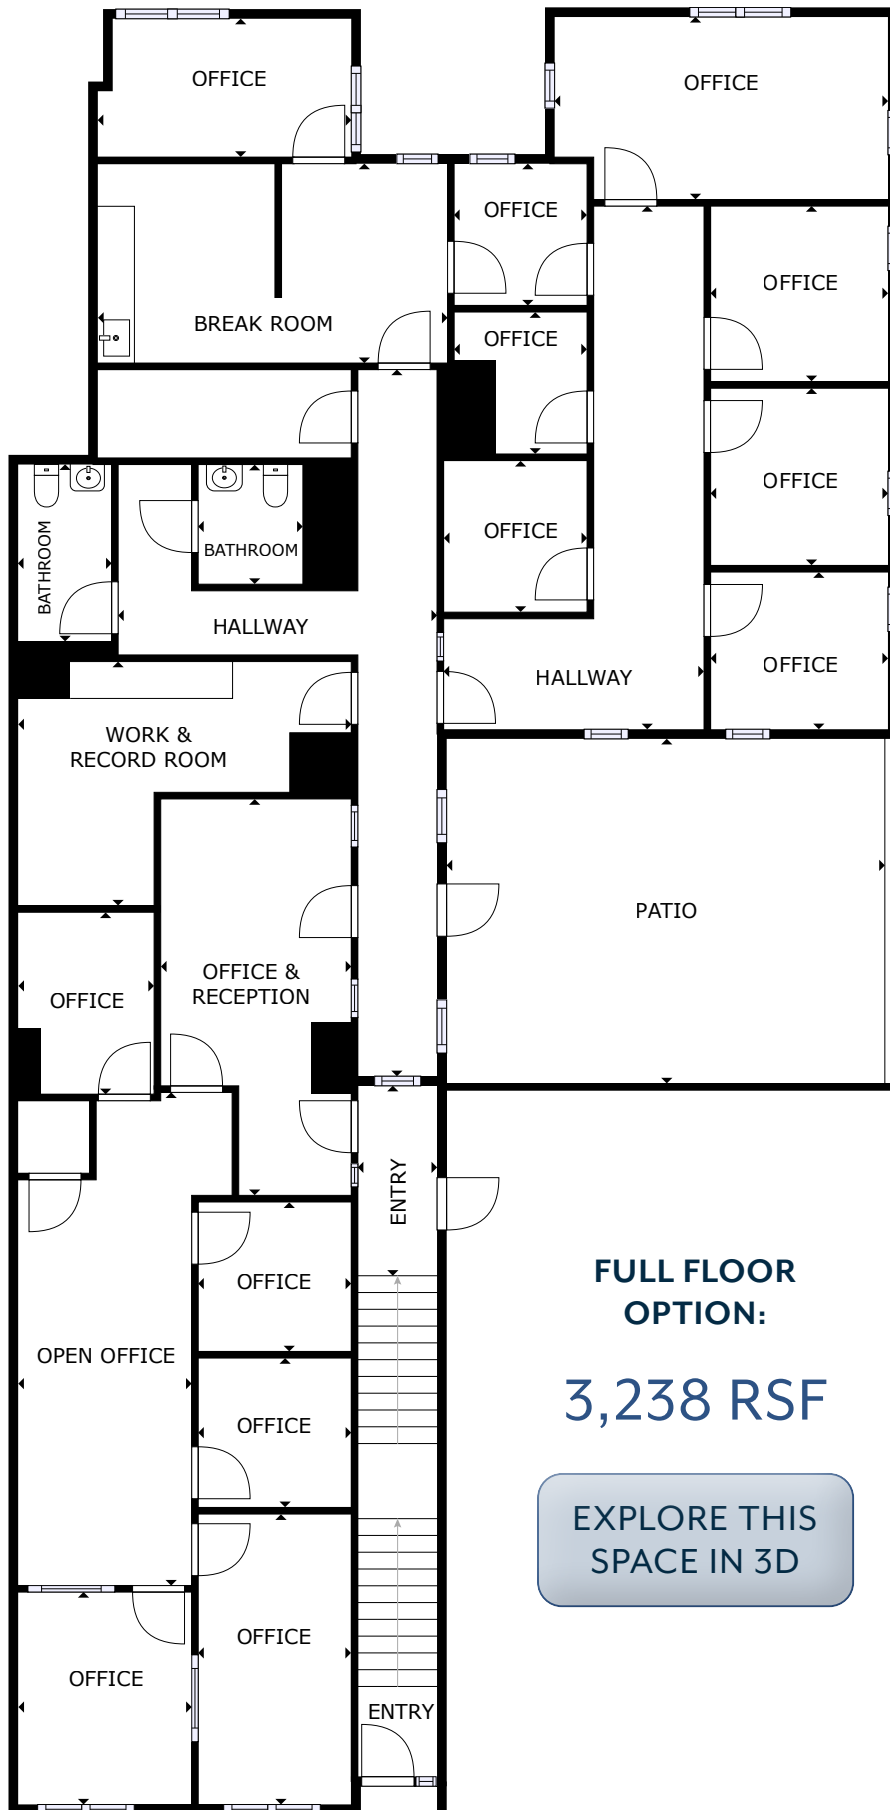

Dedicated work room

Patio and sun deck

**FULL FLOOR  
OPTION:**

**3,238 RSF**

**EXPLORE THIS  
SPACE IN 3D**

Sizes and dimensions are approximate; actual may vary.

**FULL FLOOR COULD  
BE DEMISED TO  
THE FOLLOWING:**

**SUITE 201  
1,538 RSF**

**SUITE 202  
1,700 RSF**

Sizes and dimensions are approximate; actual may vary.