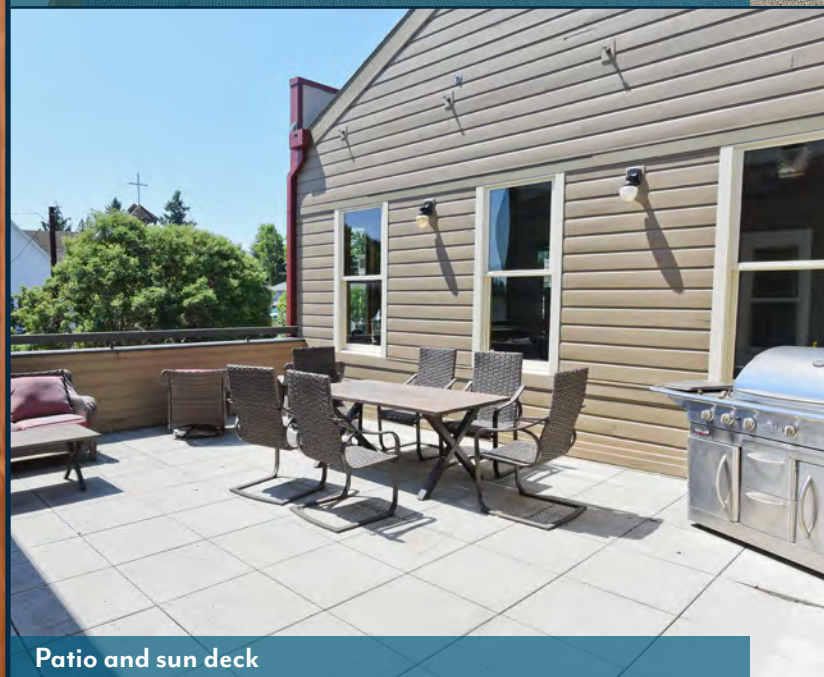

## PROPERTY HIGHLIGHTS

- Substantial existing build-out
- Abundant natural light
- Adjacent outdoor sundeck and patio
- Dynamic street – walk to numerous restaurants and shops
- Ample public parking

*\*Subject to West Linn sign code*

Dedicated work room

Patio and sun deck

**FULL FLOOR  
OPTION:**

**3,238 RSF**

**EXPLORE THIS  
SPACE IN 3D**

Sizes and dimensions are approximate; actual may vary.

**FULL FLOOR COULD  
BE DEMISED TO  
THE FOLLOWING:**