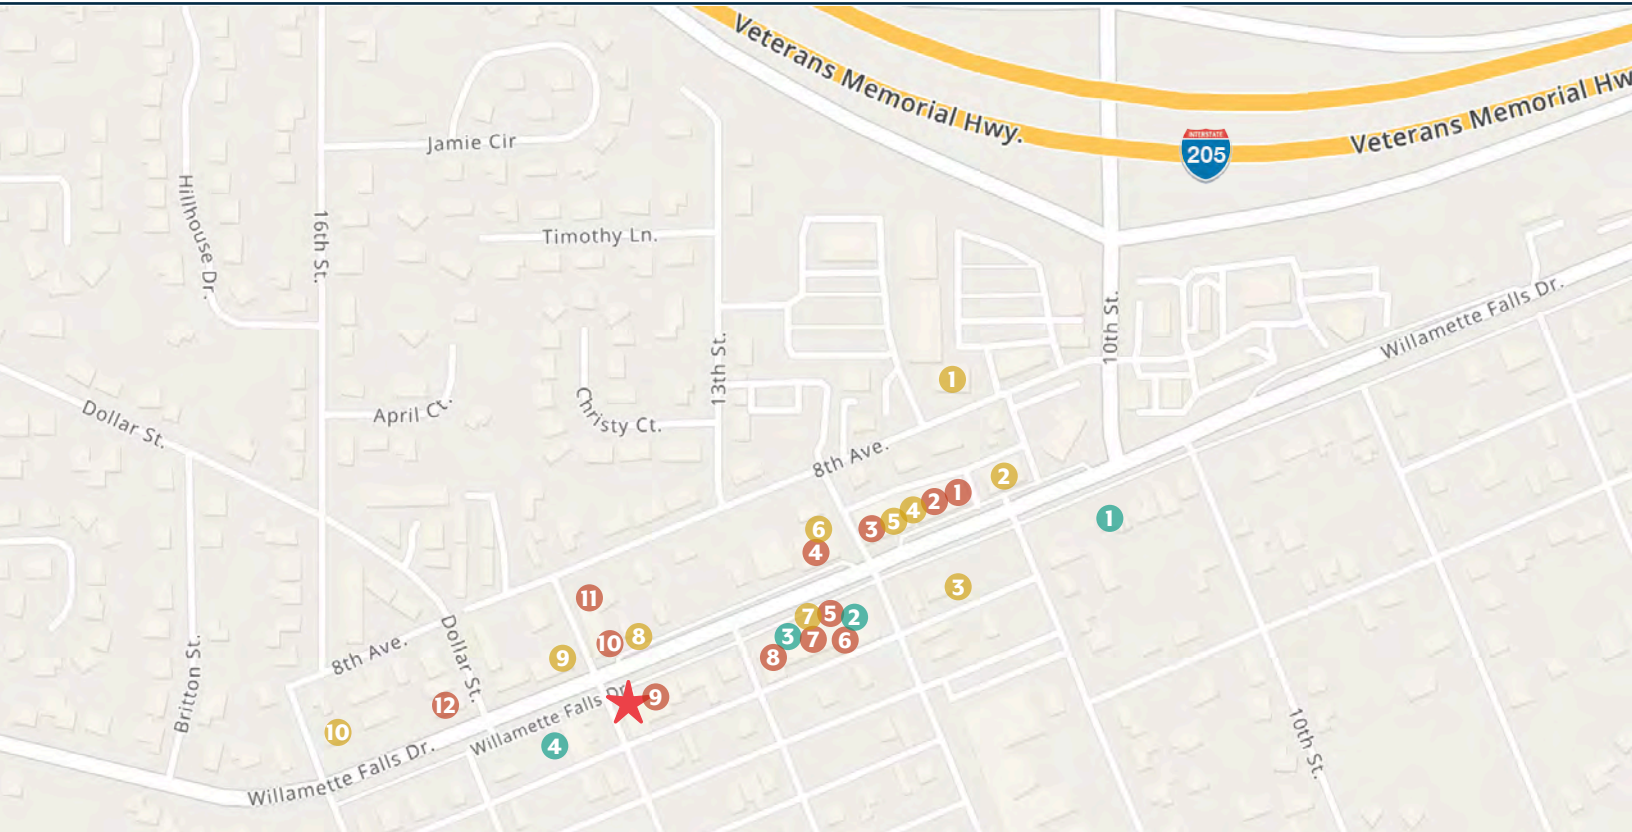

HIGHLIGHTS ★ 1715 Willamette Falls Drive, West Linn, Oregon 97068

SHOPPING

1. URBAN COOP
2. AFFINITY HOME & DESIGN
3. WORLD HEARTS FAIR TRADE
4. THE VINTAGE

BANKING / PERSONAL SERVICES

1. PACIFIC WEST BANK
2. WEST LINN HOLISTIC CENTER
3. ETESIAN WEALTH ADVISORS
4. MIRAGE SALON
5. WILLAMETTE VALLEY BANK
6. COUNTRY FINANCIAL
7. FARMERS INSURANCE
8. AMERIPRISE FINANCIAL SERVICES
9. RUBIA HAIR
10. TOUSLED SALON

FOOD AND DRINK

1. LARK CAFÉ
2. THAI LEMON
3. ALLIUM BISTRO & BAR
4. BELLAGIOS PIZZA
5. NINETEEN33
6. PARA JUICE BAR
7. LA FIESTA MEXICAN KITCHEN
8. LIL' COOPERSTOWN BAR & GRILL
9. J. WILLYS PUBLIC HOUSE AND EATERY
10. ALE & CIDER HOUSE
11. KELLY'S TACOS
12. WILLAMETTE GARAGE FOOD CART POD