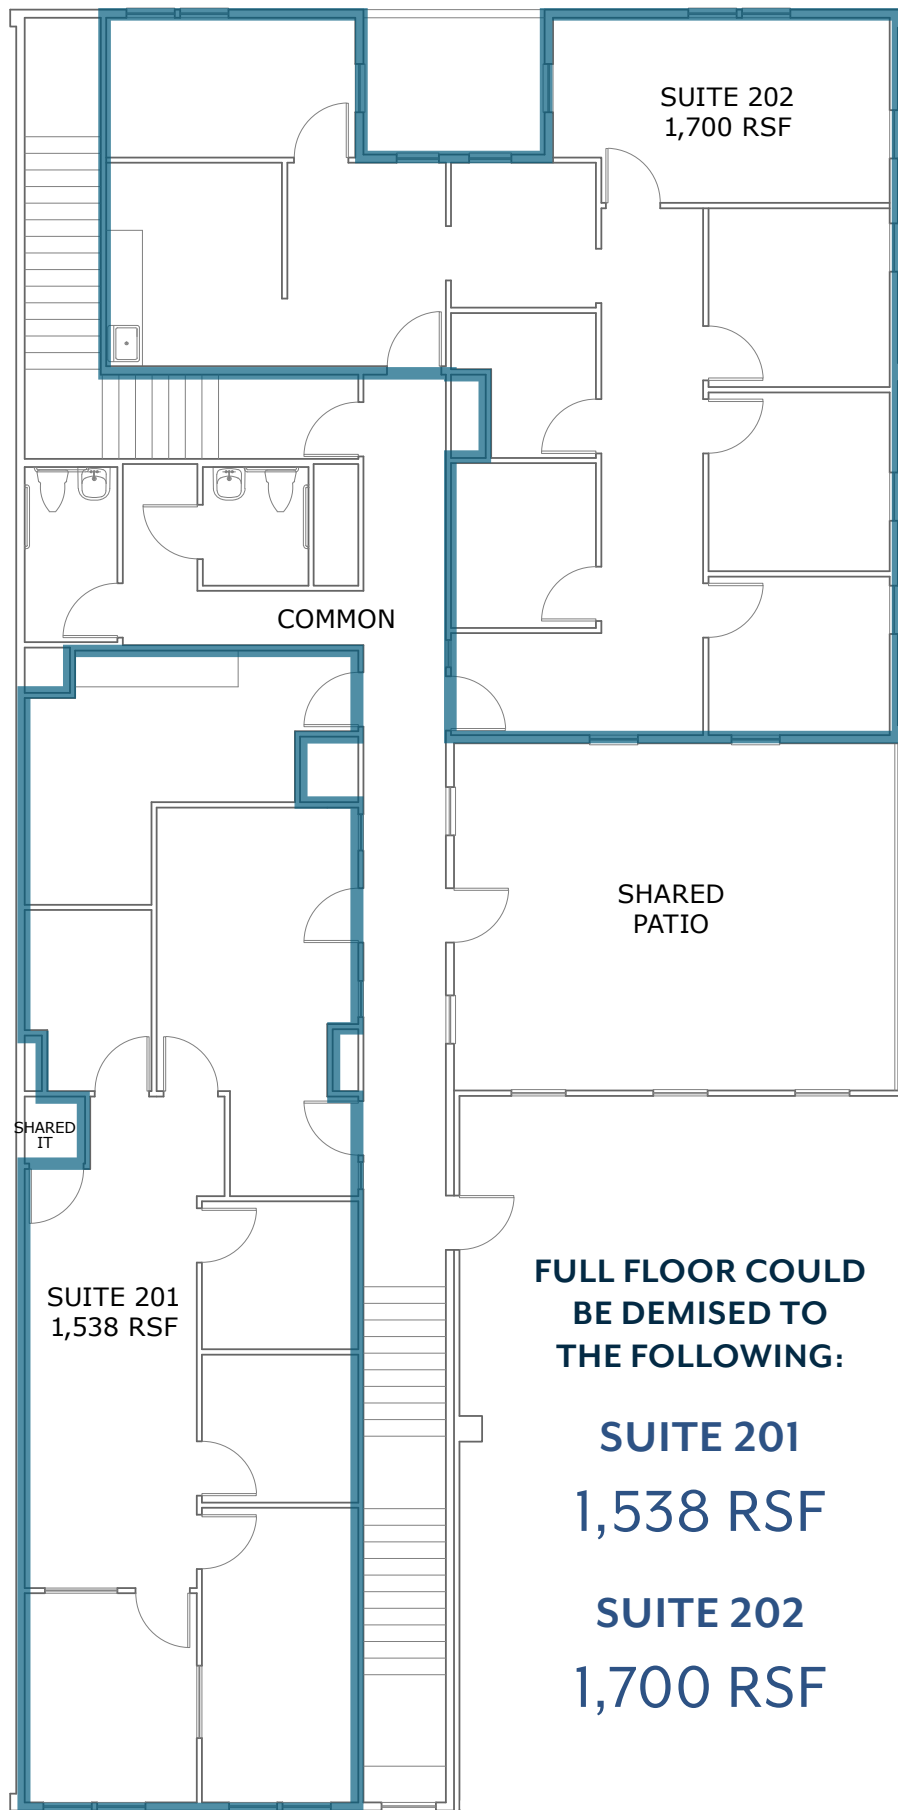

Dedicated work room

Patio and sun deck

**FULL FLOOR  
OPTION:**

**3,238 RSF**

**EXPLORE THIS  
SPACE IN 3D**

Sizes and dimensions are approximate; actual may vary.

**FULL FLOOR COULD  
BE DEMISED TO  
THE FOLLOWING:**

**SUITE 201  
1,538 RSF**

**SUITE 202  
1,700 RSF**

Sizes and dimensions are approximate; actual may vary.