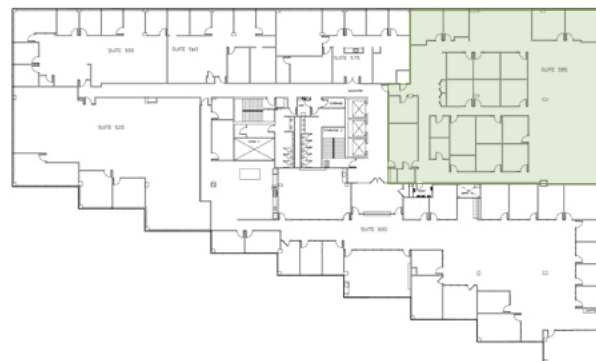

FLOOR PLANS Fifth Floor

Suite 585 | SF: 9,299

For information contact:
IGNACIO FELLER
Commercial Real Estate Director
(847) 777-9513
ifeller@ohareoffices.com
OhareOffices.com