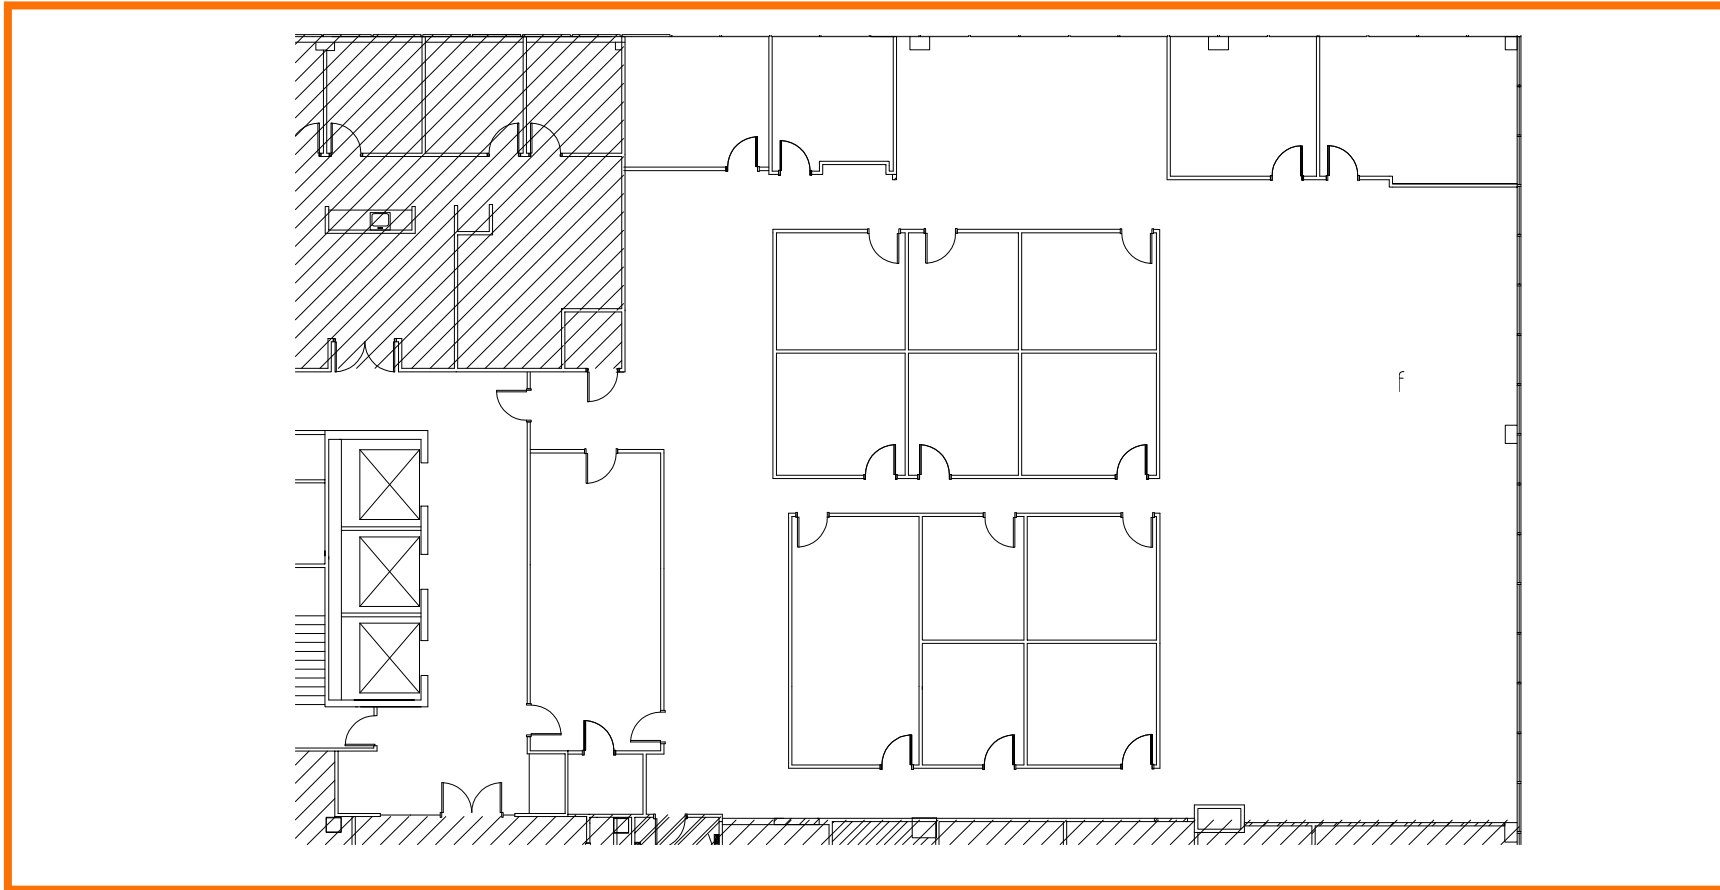

FLOOR PLANS Fifth Floor

Suite 585 | SF: 9,299

For information contact:
IGNACIO FELLER
Commercial Real Estate Director
(847) 777-9513
ifeller@ohareoffices.com
OhareOffices.com