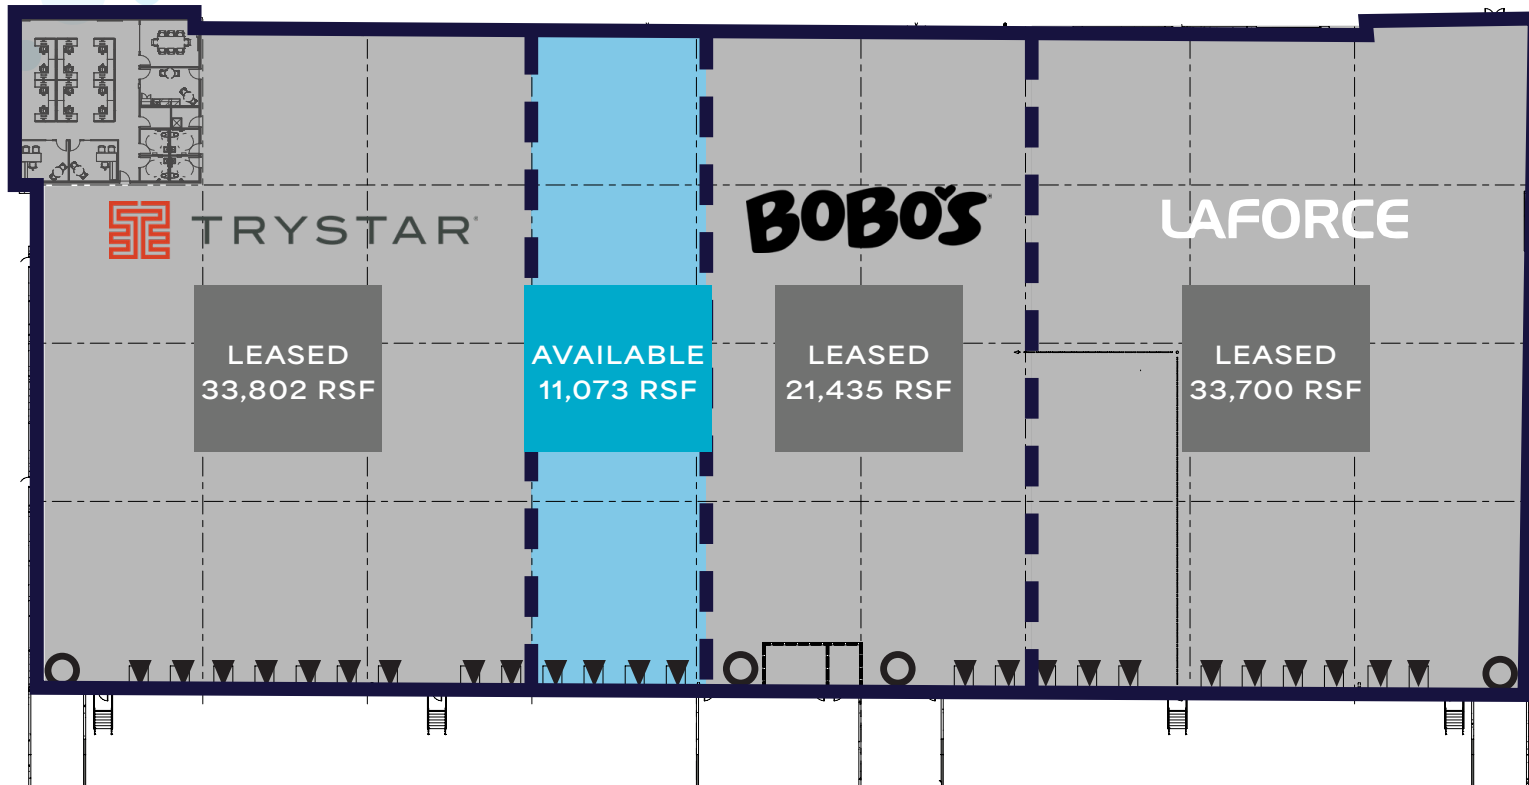

BOYD LAKE COMMERCE
CENTER

3841 VANDER MEER DRIVE | LOVELAND, CO 80538

 CUSHMAN &
WAKEFIELD

 SAUNDERS

New Construction | TI Ready

CLASS A INDUSTRIAL/DISTRIBUTION

Available SF:	11,073 SF
Building Size:	±100,117 SF
Land Size:	8.9 acres (386,901 SF)
Available Yard:	±5 acre lot available east of the building
Clear Height:	28'
Construction Type:	Tilt up concrete
Dock High Doors:	Four (4)
Sprinkler:	ESFR
Building Power:	2000 Amps, 277/480v, 3 Phase
Suite Power:	400 Amps, 480v, 3 Phase
Parking:	179 stalls (1.8:1,000) Trailer parking available
Fiber Services:	Comcast and Loveland Pulse

FLOOR PLAN

▶ DOCK HIGH TRUCK DOOR (24 TOTAL)

○ RAMPED DRIVE IN (4 TOTAL)

SITE PLAN

ADVANTAGEOUS REGIONAL CONNECTIVITY

FORT COLLINS

CONVENIENCE ACHIEVED

Fort Collins	20 minutes
Greely	30 minutes
North Denver	40 minutes
Cheyenne	45 minutes
DIA	55 minutes