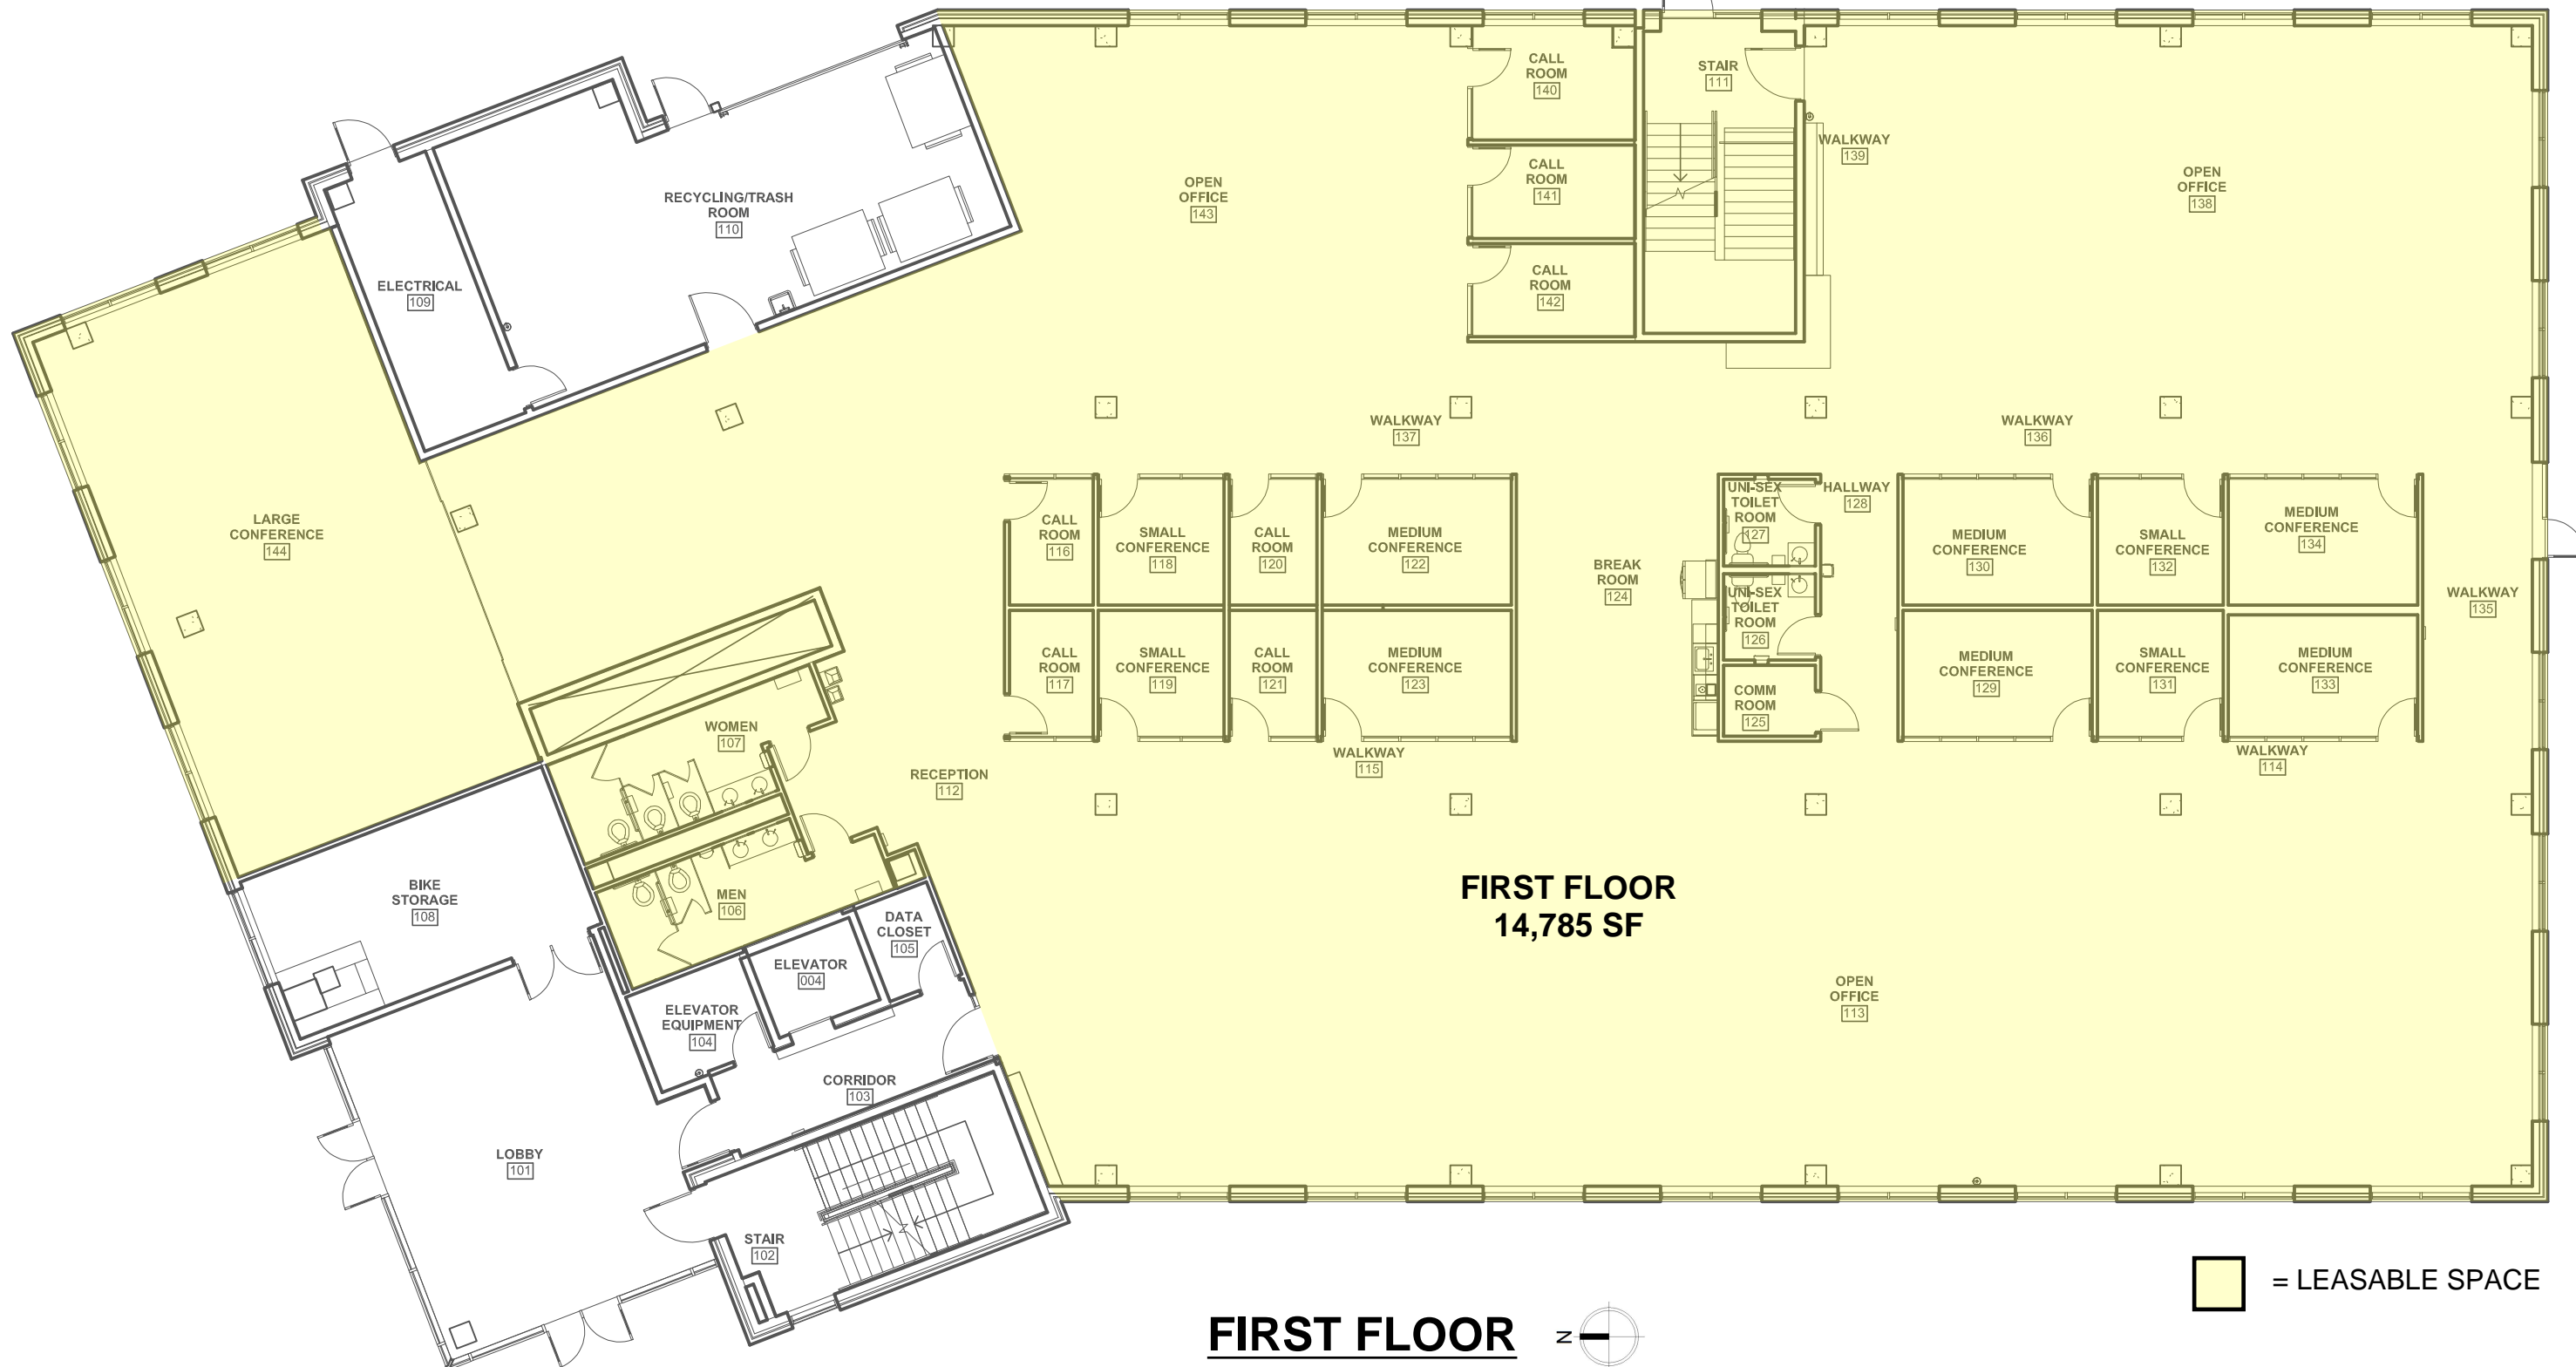

215 RIVERFRONT TERRACE EAU CLAIRE, WI 54703

215 RIVERFRONT TERRACE EAU CLAIRE, WI 54703

SECOND FLOOR
16,759 SF

SECOND FLOOR 

 = LEASABLE SPACE