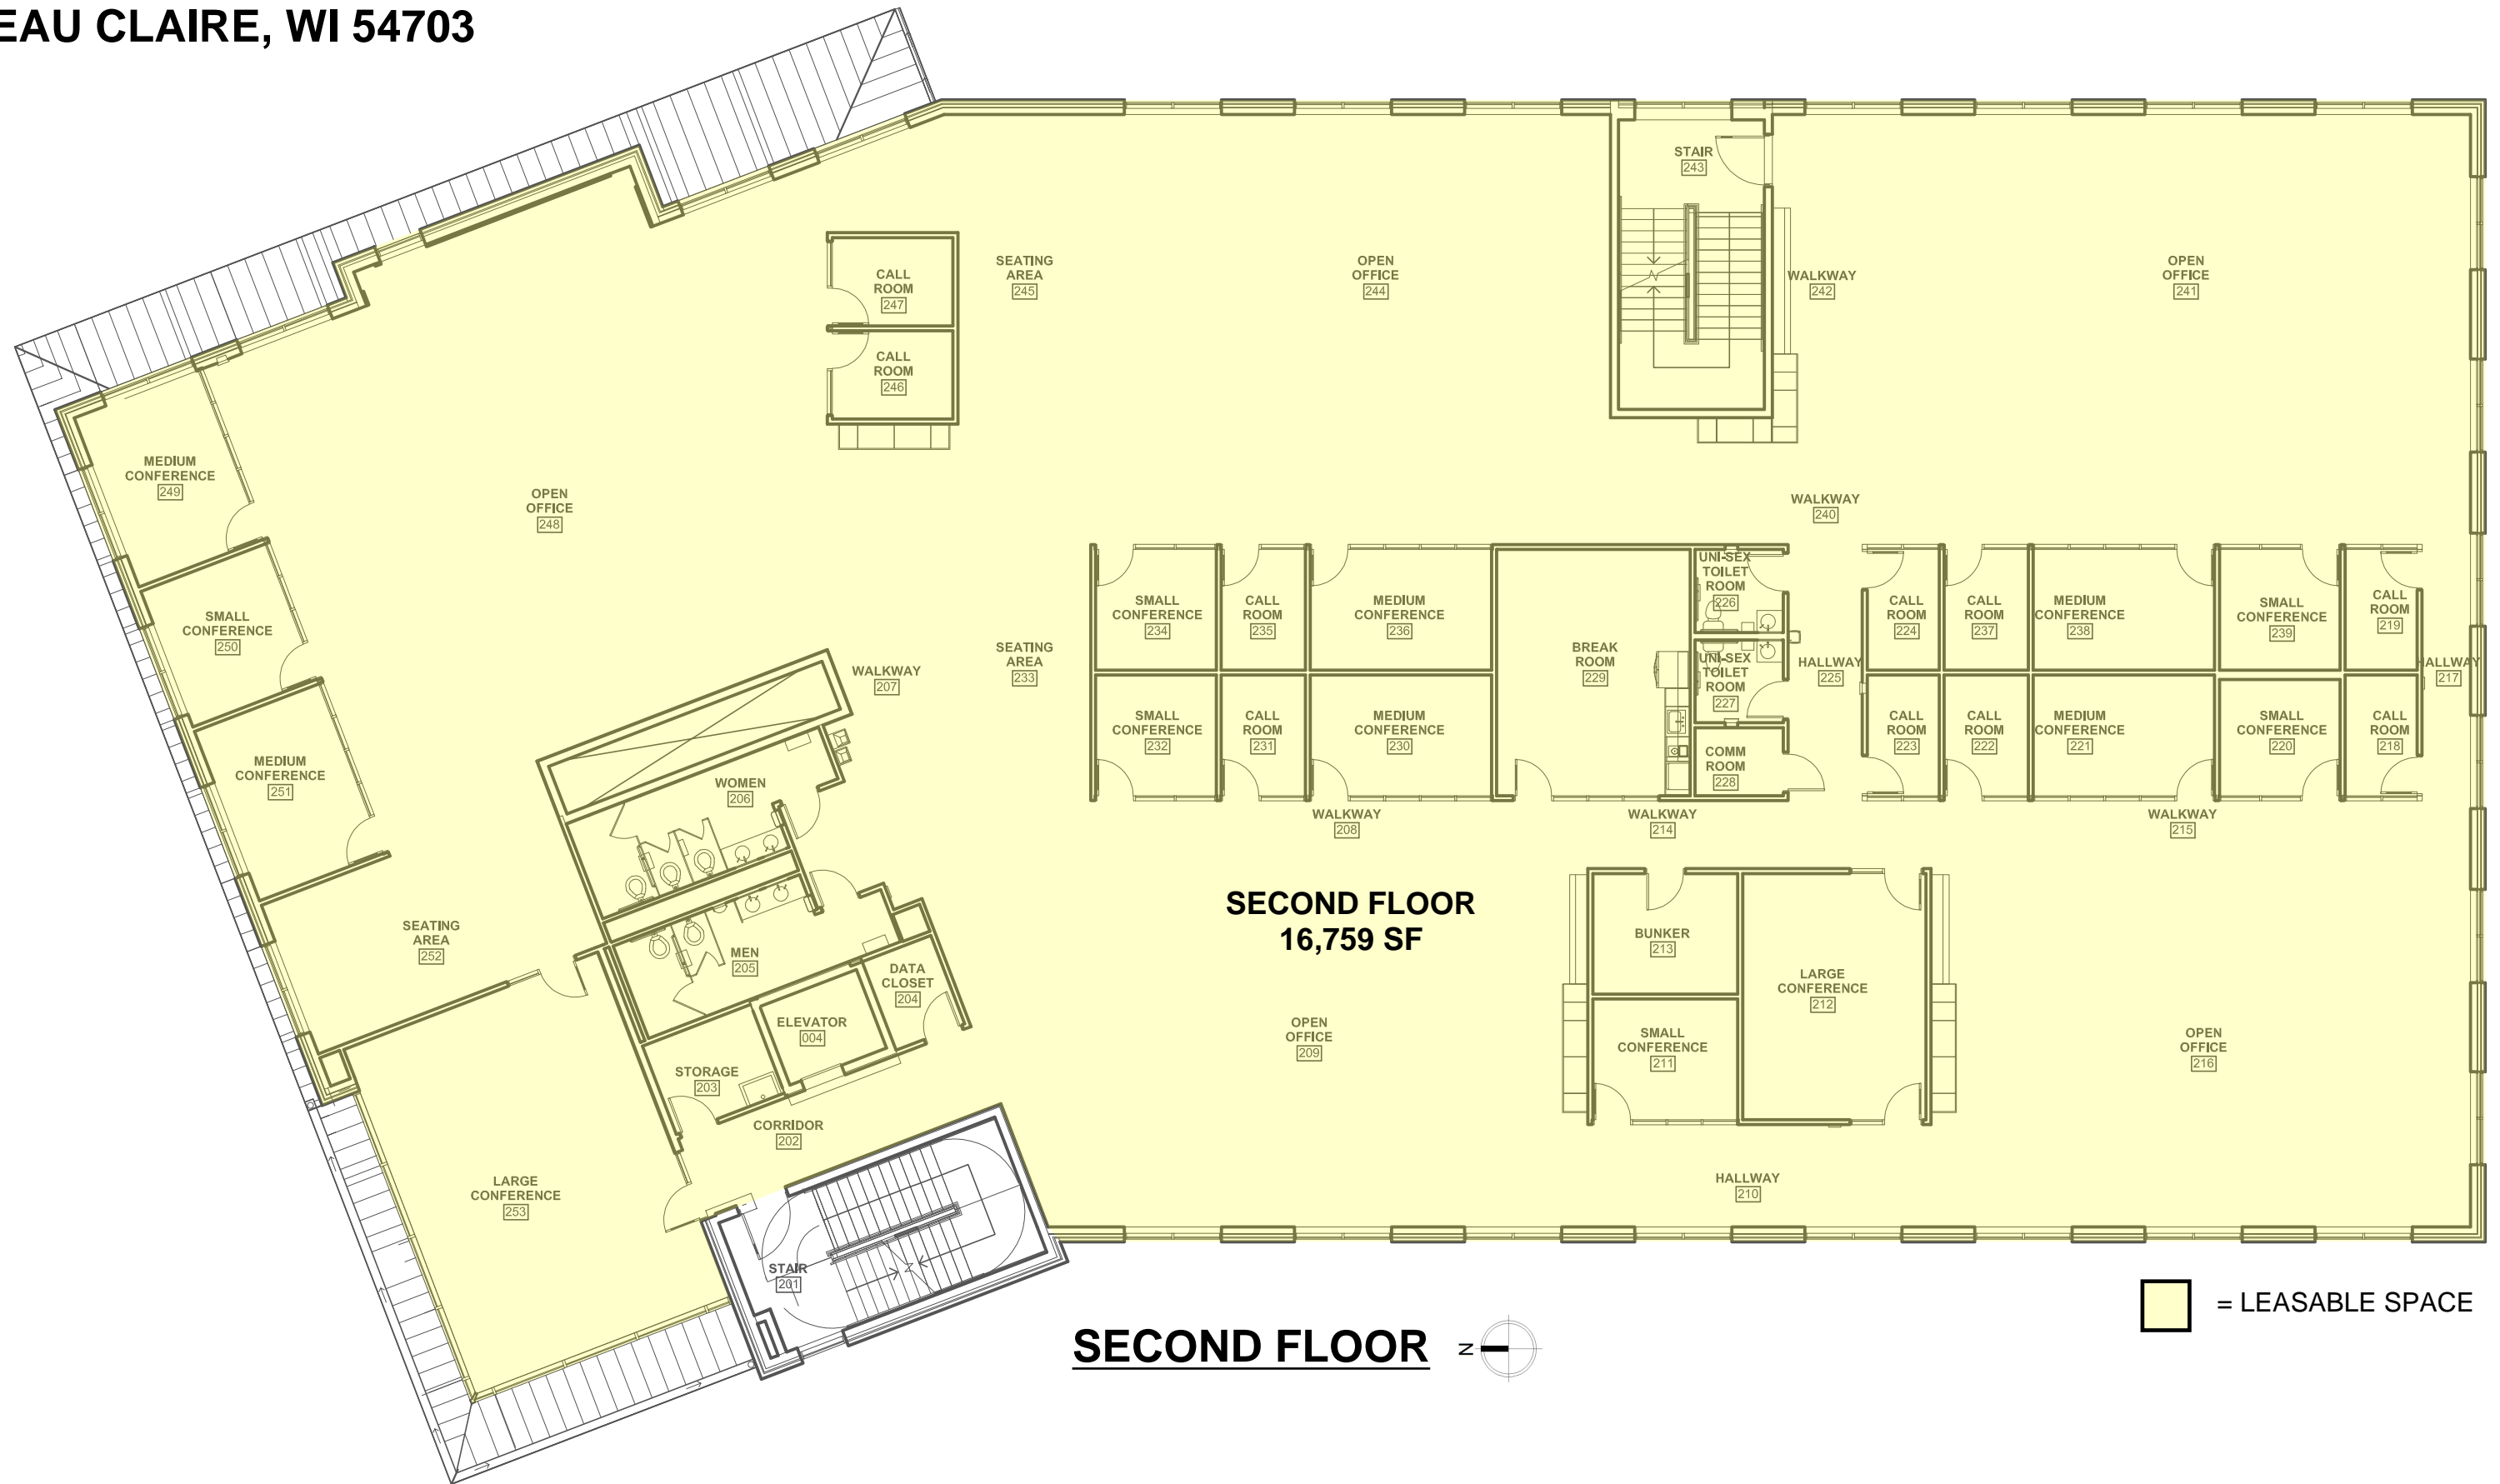

215 RIVERFRONT TERRACE EAU CLAIRE, WI 54703

215 RIVERFRONT TERRACE EAU CLAIRE, WI 54703

SECOND FLOOR
16,759 SF

SECOND FLOOR 

 = LEASABLE SPACE