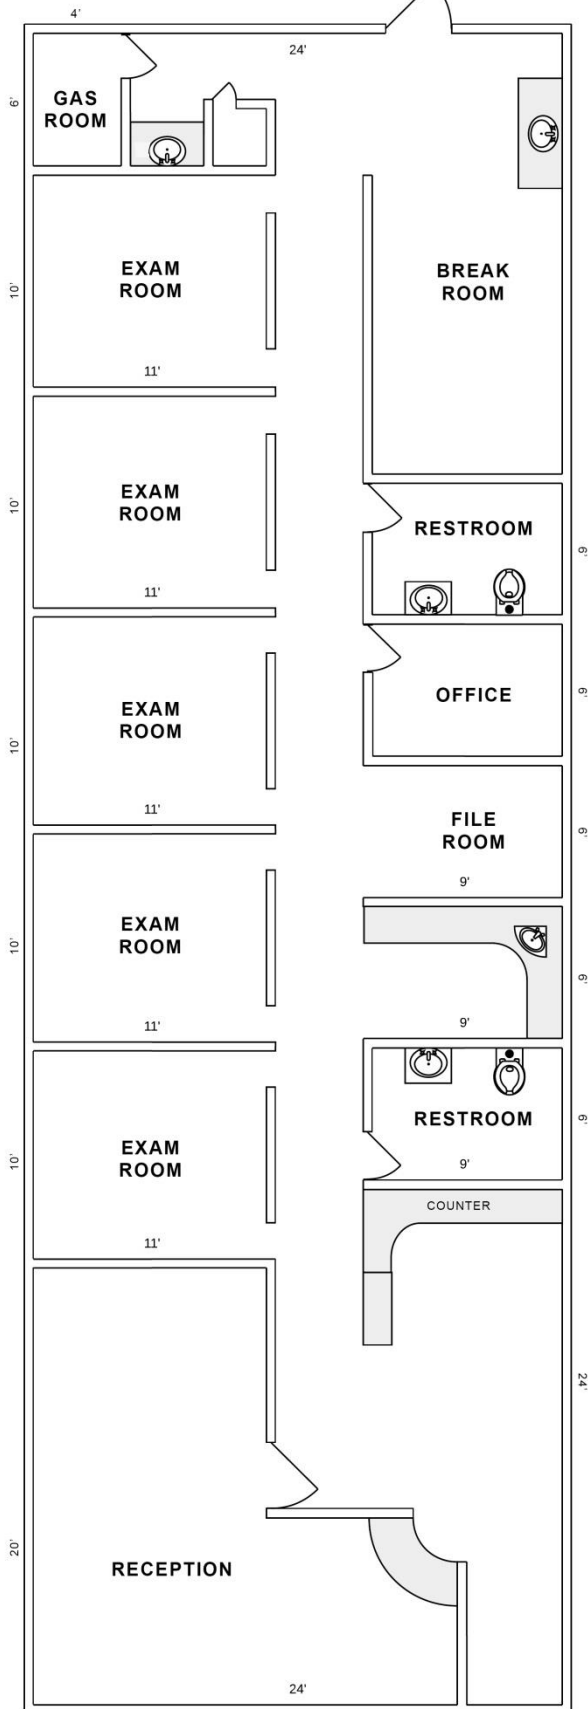

±24' x ±76' = ±1824 SF

***NOT TO SCALE**

2ND GENERATION DENTAL SPACE

- Completely ceramic/terrazzo floor tile throughout
- Every exam room has hot + cold water and sanitary connections stubbed out
- Completely sprinkler-ed