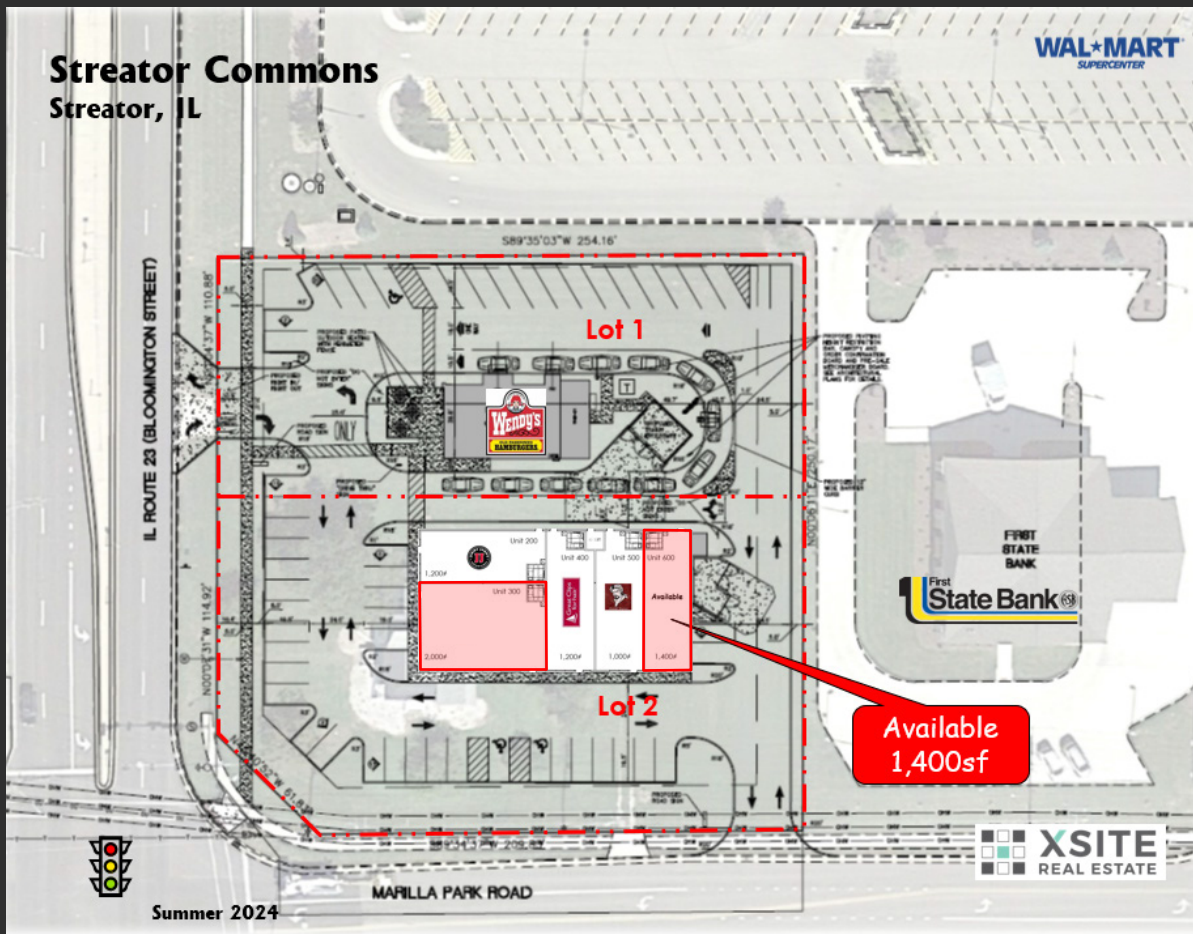

FOR LEASE

Streator, IL
Streator Commons
Walmart Shadow Anchor Center

Available
2,000 sf

2,000 & 1,400 sf Spaces Available

RETAILERS WITHIN TRADE AREA:

JOIN:

Great Clips

CONTACT:

FOR LEASE

Streator, IL
Streator Commons
Walmart Shadow Anchor Center

2,000 & 1,400 sf Spaces Available

1 Mile Pop: 2,383

5 Mile Pop: 17,841

10 Mile Pop: 21,301

15 Min Drive: 18,363

CONTACT:

Trevor Paul

(630) 432-1879

trevorpaul@xsiterealestate.com

FOR LEASE

Streator, IL
Streator Commons
Walmart Shadow Anchor Center

2,000 & 1,400 sf Spaces Available

1 Mile Pop: 2,383

5 Mile Pop: 17,841

10 Mile Pop: 21,301

15 Min Drive: 18,363

CONTACT:

Trevor Paul

(630) 432-1879

trevorpaul@xsiterealestate.com

FOR LEASE

Streator, IL
Streator Commons
Walmart Shadow Anchor Center