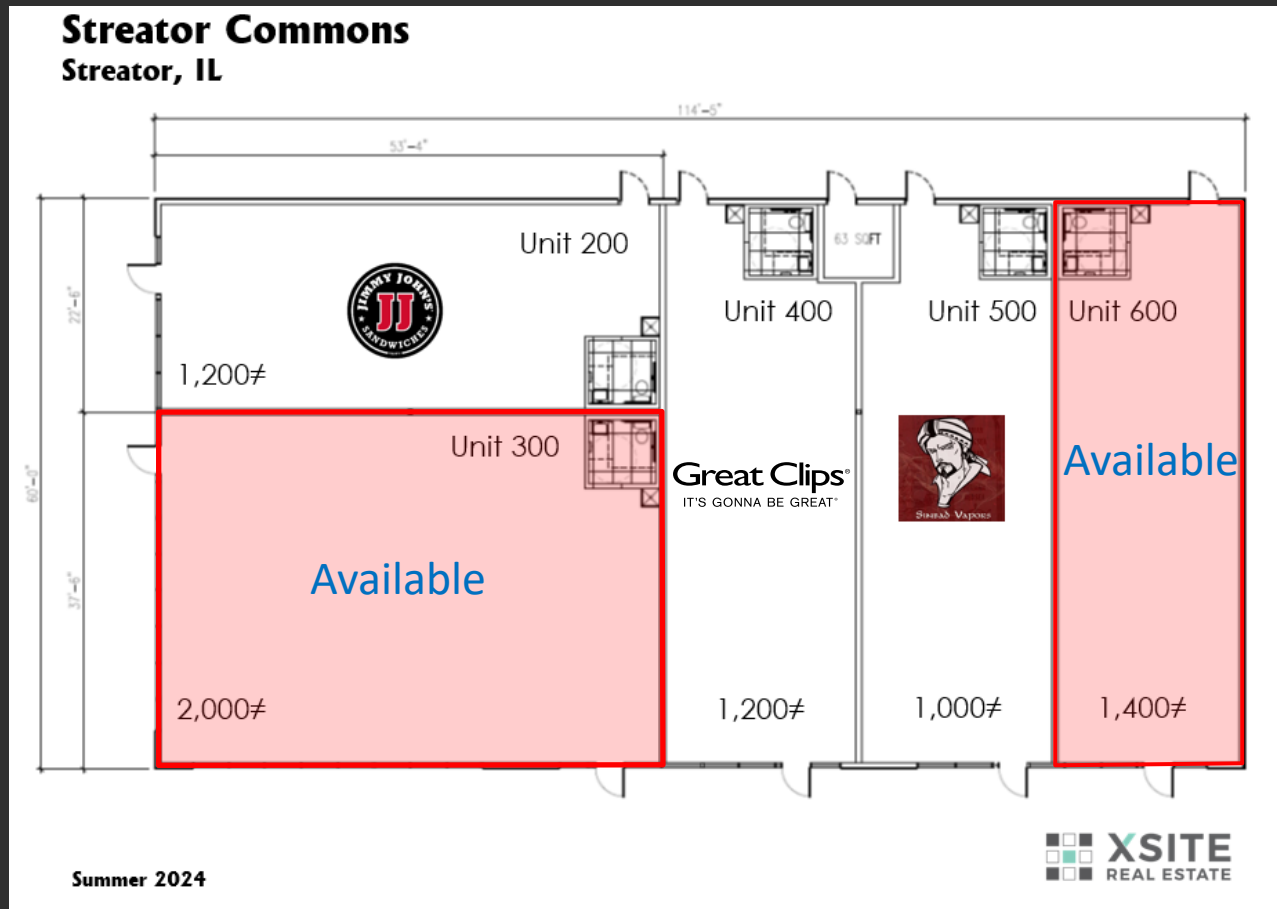

FOR LEASE

Streator, IL
Streator Commons
Walmart Shadow Anchor Center

Available
2,000 sf

2,000 & 1,400 sf Spaces Available

RETAILERS WITHIN TRADE AREA:

JOIN:

Great Clips

CONTACT:

Trevor Paul

(630) 432-1879

trevorpaul@xsiterealestate.com

XSITE
REAL ESTATE

FOR LEASE

Streator, IL
Streator Commons
Walmart Shadow Anchor Center

2,000 & 1,400 sf Spaces Available

1 Mile Pop: 2,383

FOR LEASE

Streator, IL
Streator Commons
Walmart Shadow Anchor Center

2,000 & 1,400 sf Spaces Available

1 Mile Pop: 2,383

5 Mile Pop: 17,841

10 Mile Pop: 21,301

15 Min Drive: 18,363

CONTACT:

Trevor Paul

(630) 432-1879

trevorpaul@xsiterealestate.com

FOR LEASE

Streator, IL
Streator Commons
Walmart Shadow Anchor Center

2,000 & 1,400 sf Spaces Available

1 Mile Pop: 2,383

5 Mile Pop: 17,841