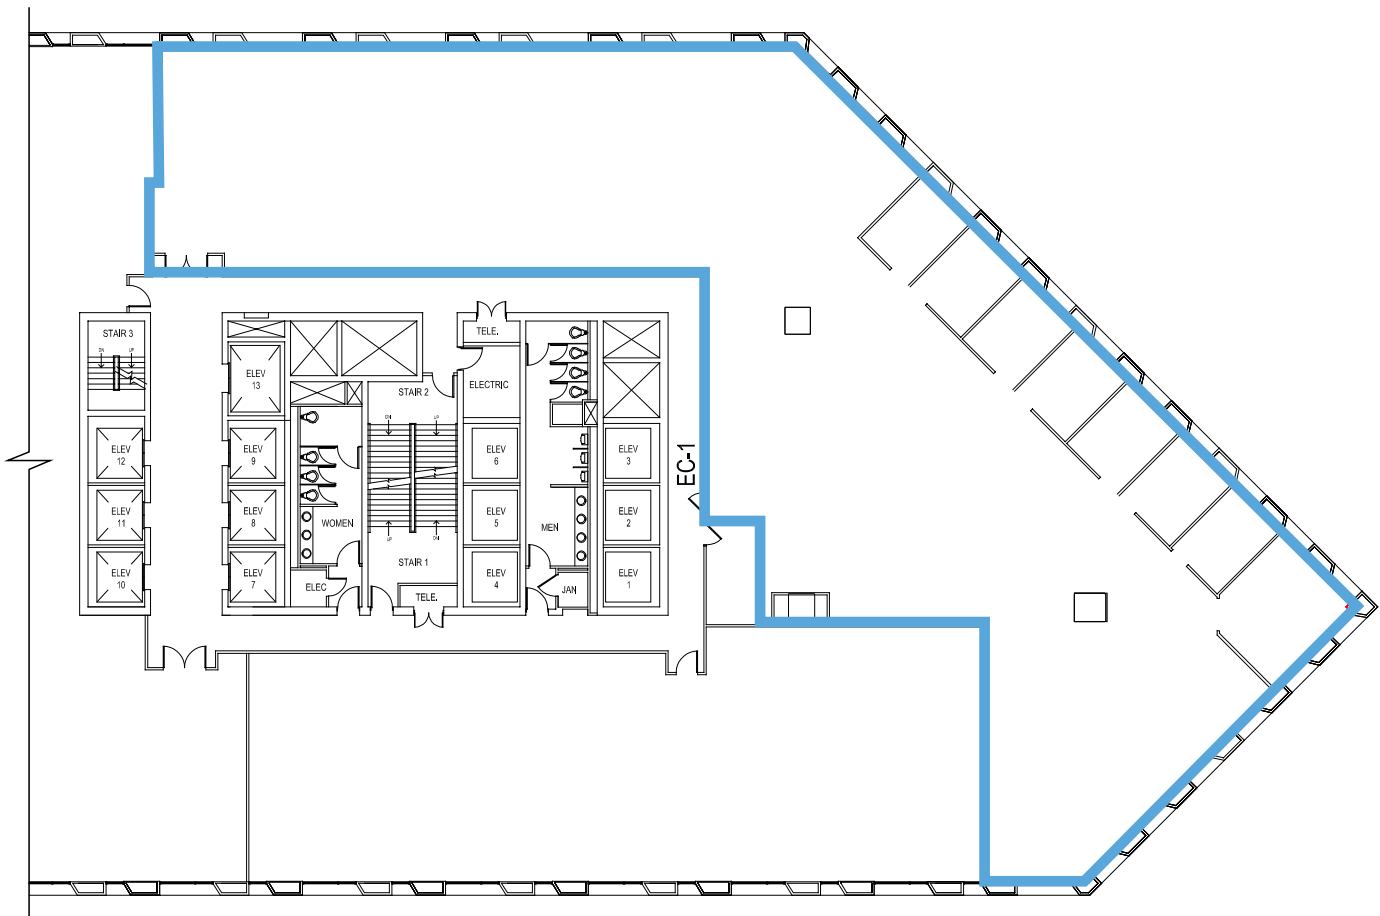

Suite 1450

9,505 RSF

Contact us:

MIKE WANEZEK
Partner
+1 414 278 6826
mike.wanezek@colliers.com

JOE MORITZ
Senior Advisor
+1 414 278 6871
joe.moritz@colliers.com