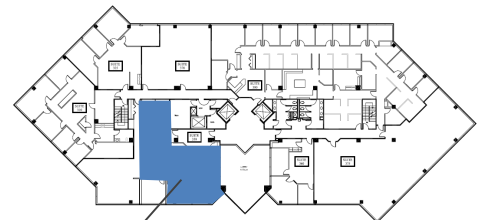

Suite 575
2,807 RSF

KEY PLAN

Suite Location

For more information, please contact:

TOM HARWELL
tharwell@eakinpartners.com
(615) 425-5923

ROB EAKIN
reakin@eakinpartners.com
(615) 425-5927

EAKIN PARTNERS, LLC
1201 Demonbreun Street | Suite 1400
Nashville, Tennessee 37203
(615) 250-1800