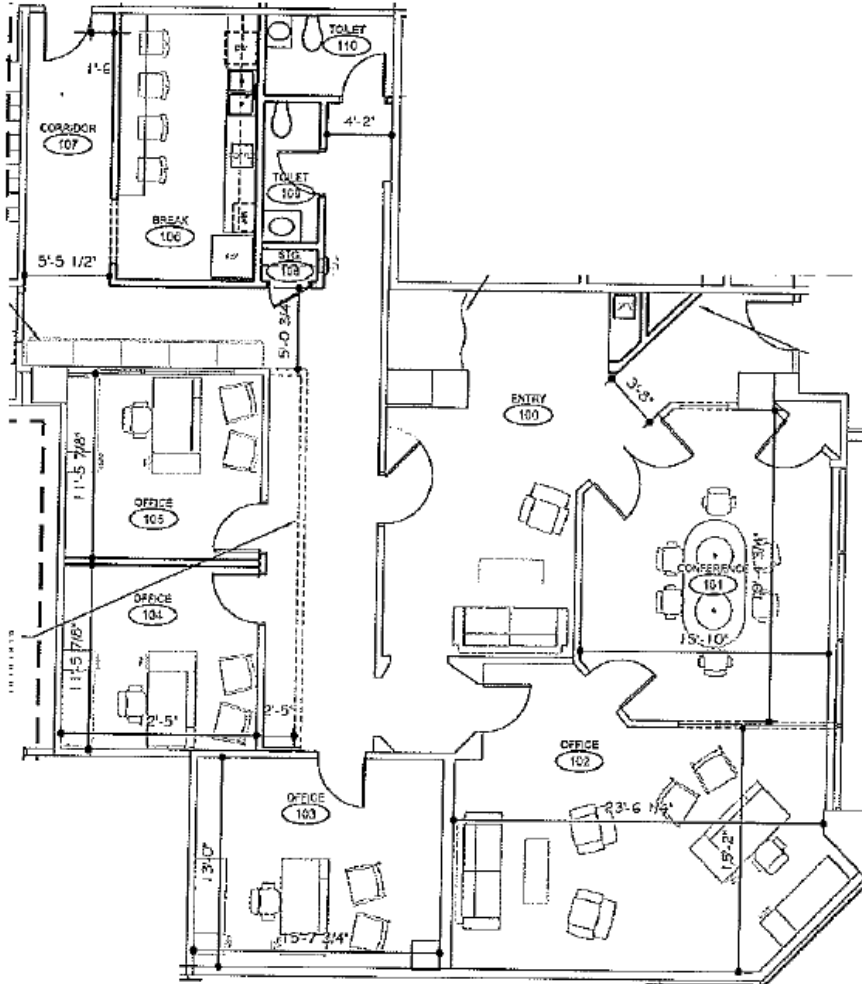

Suite 575
2,807 RSF

KEY PLAN

Suite Location

For more information, please contact:

TOM HARWELL
tharwell@eakinpartners.com
(615) 425-5923

ROB EAKIN
reakin@eakinpartners.com
(615) 425-5927

EAKIN PARTNERS, LLC
1201 Demonbreun Street | Suite 1400
Nashville, Tennessee 37203
(615) 250-1800