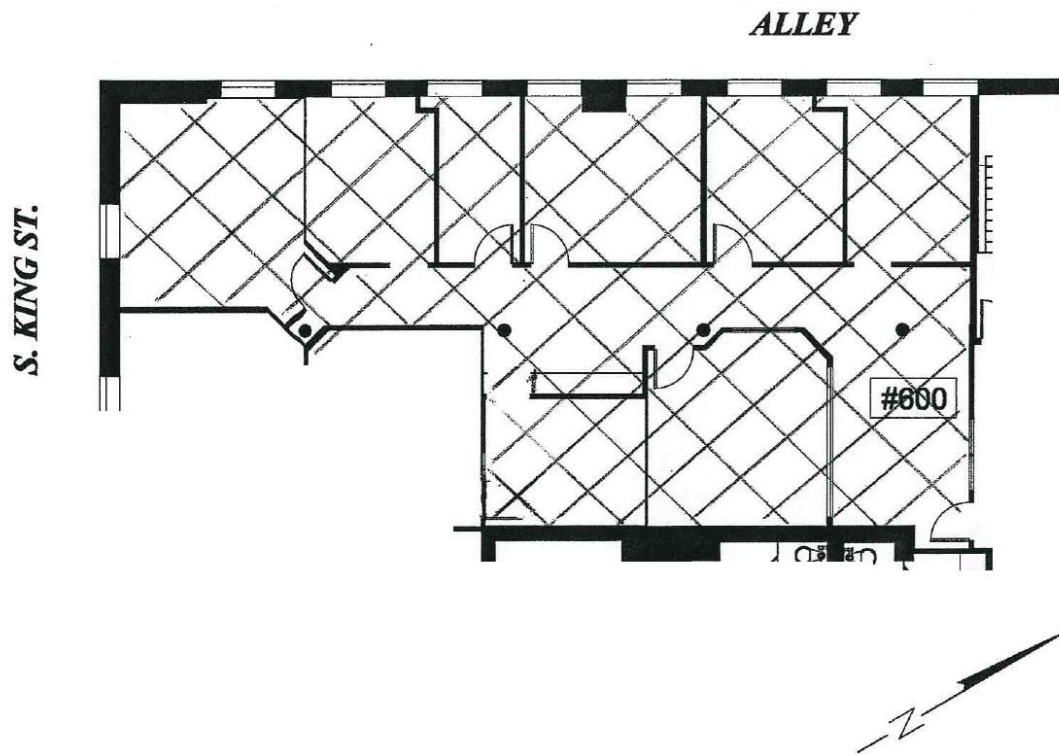

# AVAILABLE SPACE

**Suite 600.** Office, approximately 2,009 rentable square feet, built out with private offices and kitchenette. Situated along the building exterior and corner, with abundant natural light.

## FLOOR PLAN

## INTERIOR