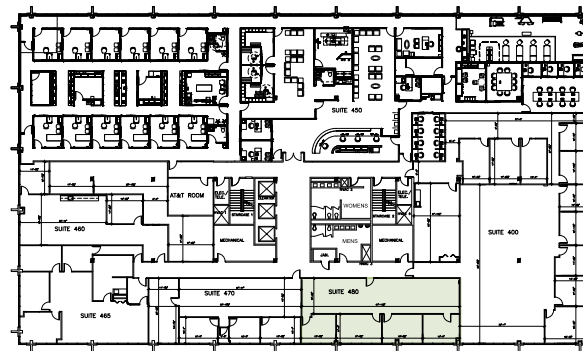

FLOOR PLANS Fourth Floor

Suite 480 | SF: 1,842

For information contact:
IGNACIO FELLER
Commercial Real Estate Director
(847) 777-9513
ifeller@ohareoffices.com
OhareOffices.com