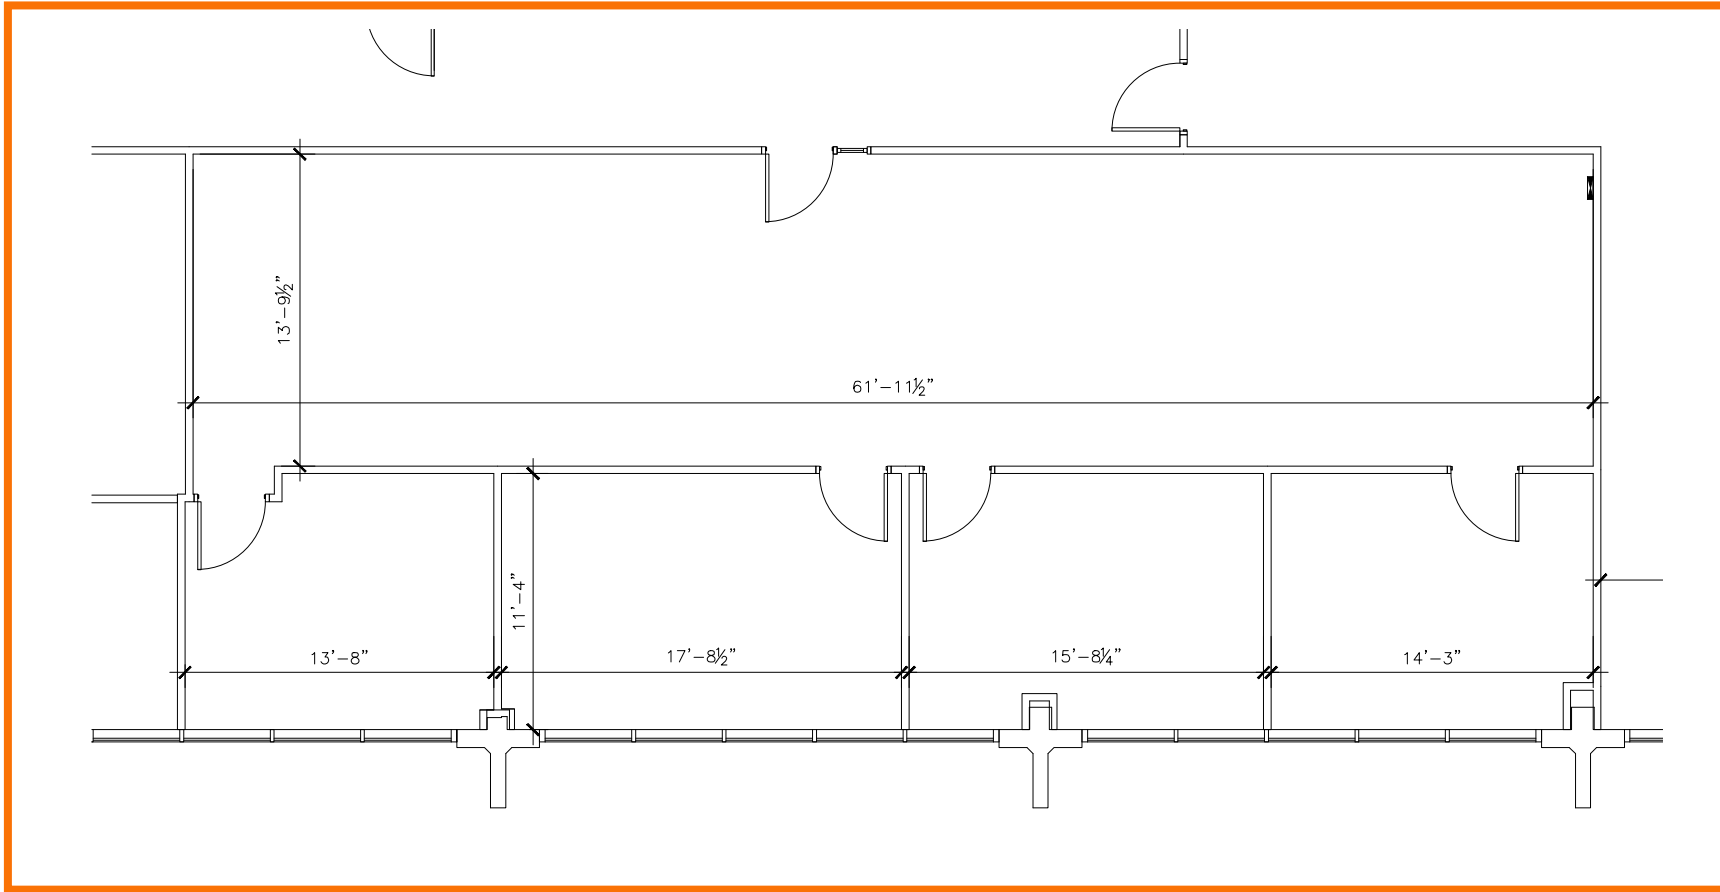

FLOOR PLANS Fourth Floor

Suite 480 | SF: 1,842

For information contact:
IGNACIO FELLER
Commercial Real Estate Director
(847) 777-9513
ifeller@ohareoffices.com
OhareOffices.com