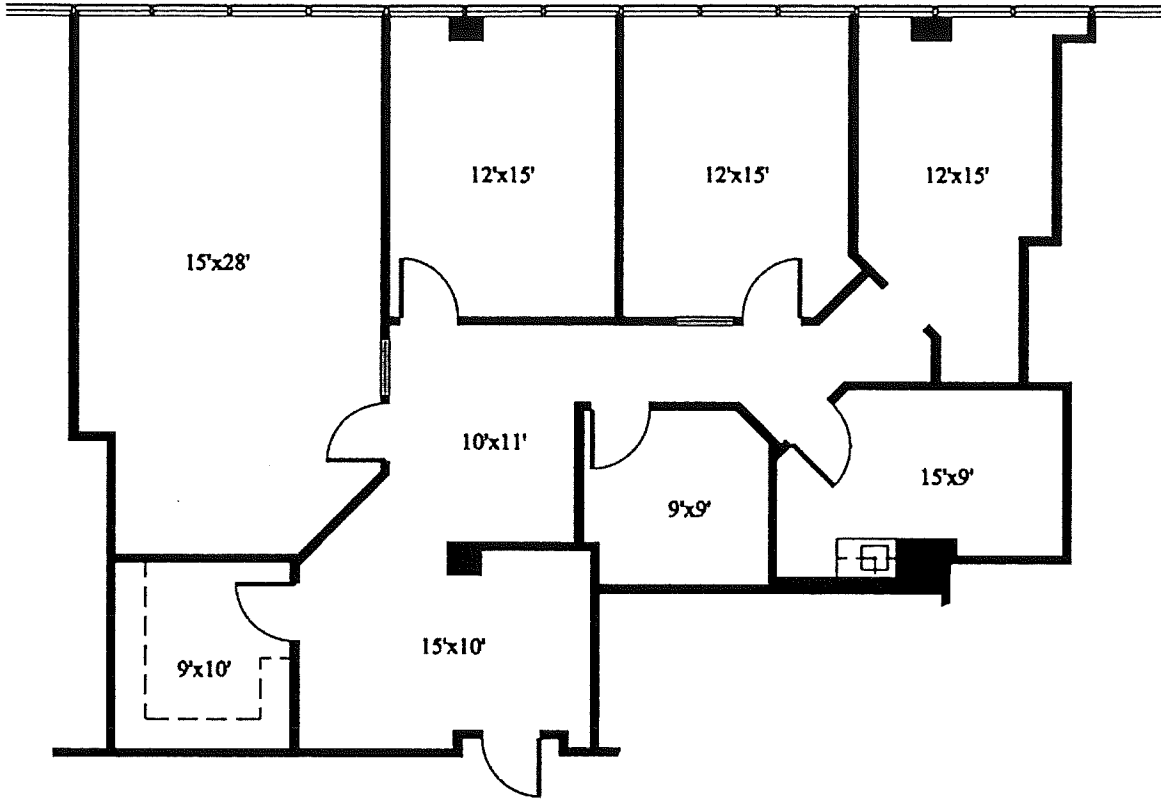

DRAWING OF THE LEASED PREMISES

SUITE 373
1,942 RSF

3RD FLOOR

Scale: 1/8"=1'-0"

All dimensions and square footages are approximate.

November 7, 2013

THOMPSON CONSULTING SERVICES, INC. 12024 Golden Meadow Lane, Forney, Texas 75126 (972)564-5252