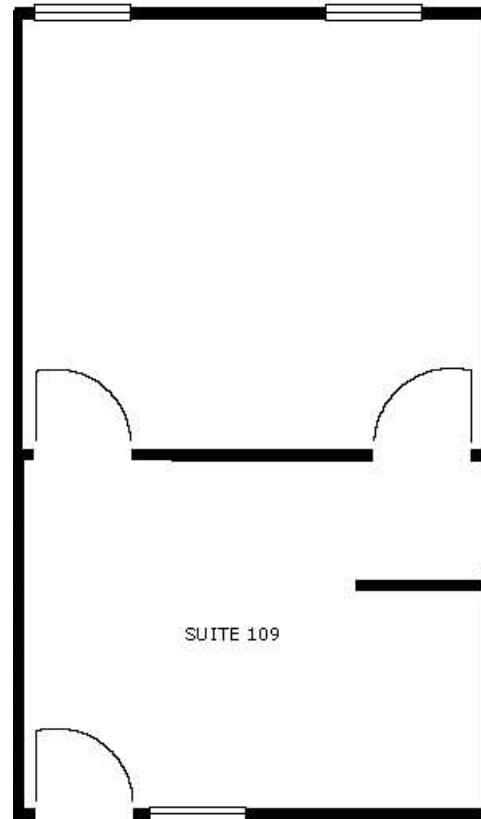

2801 Regal Road, Suite 109

Royal Center Office Park

Plano, Texas

Not Exact -
Not to Scale

Suite 109
418 RSF
\$19 PSF

For Additional Information, Contact:

Radha Driver 972.422.4515

DOUBLE H
Realty Services, LLC