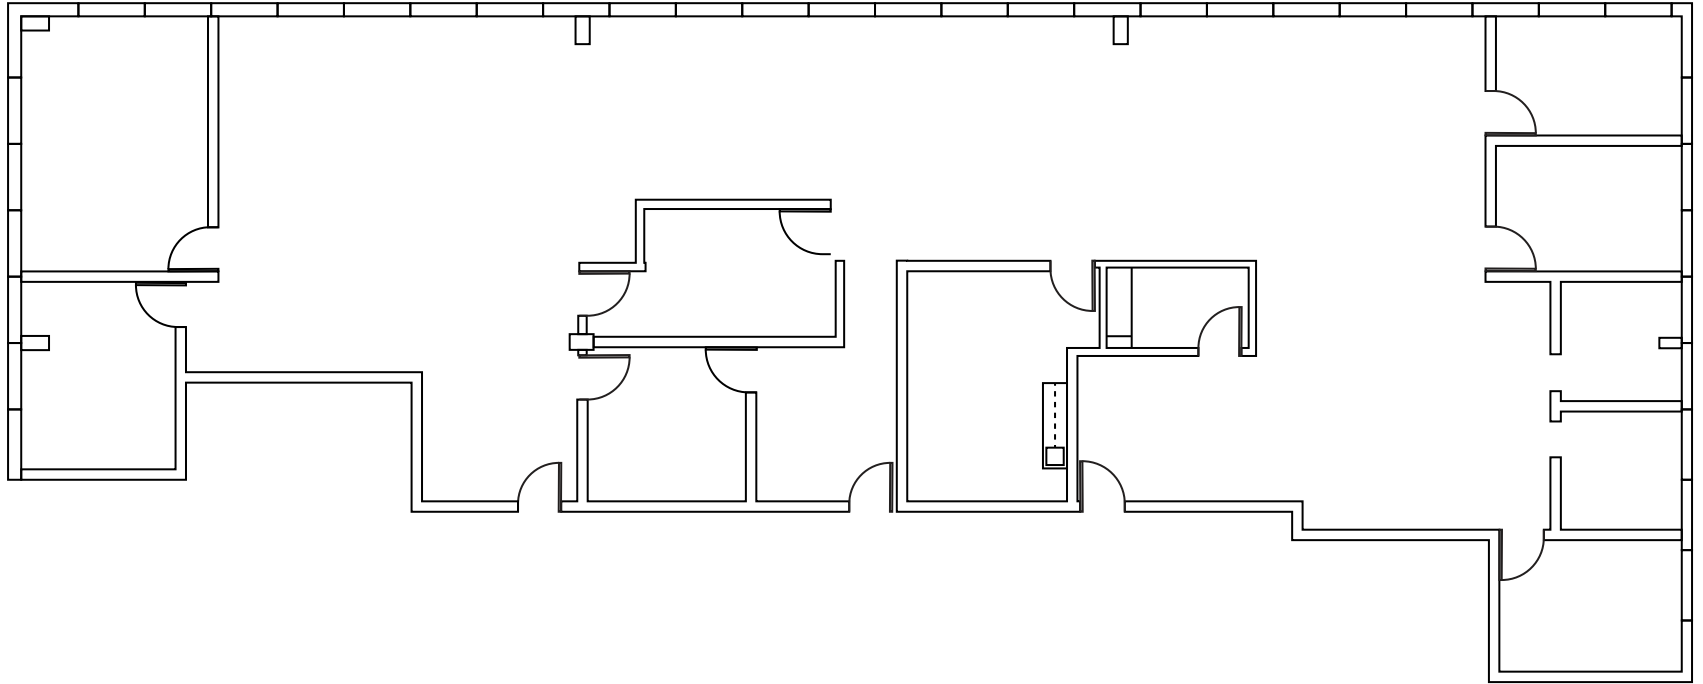

SUITE 200 | 5,485 SF

2180 NORTH LOOP WEST | HOUSTON, TEXAS