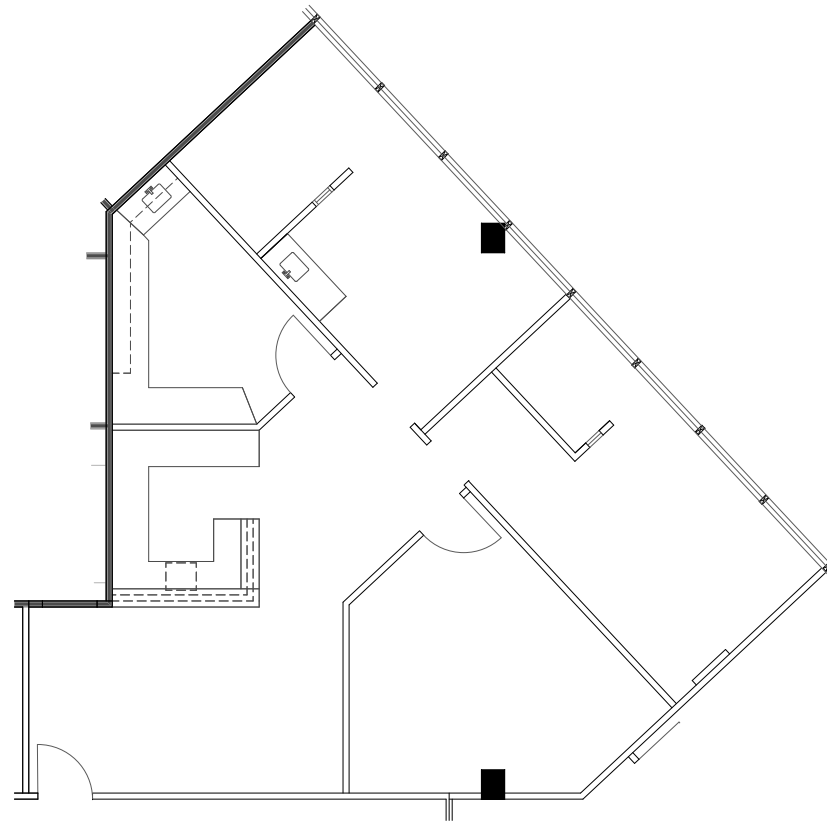

11111 KATY FREEWAY | HOUSTON, TEXAS 77079

Suite 810 - 1,345 SF

**Robert LaCoure**  
Senior Director  
+1 832 919 8425  
robert.lacoure@cushwake.com

**Jill Nesloney**  
Director  
+1 832 699 3001  
jill.nesloney@cushwake.com