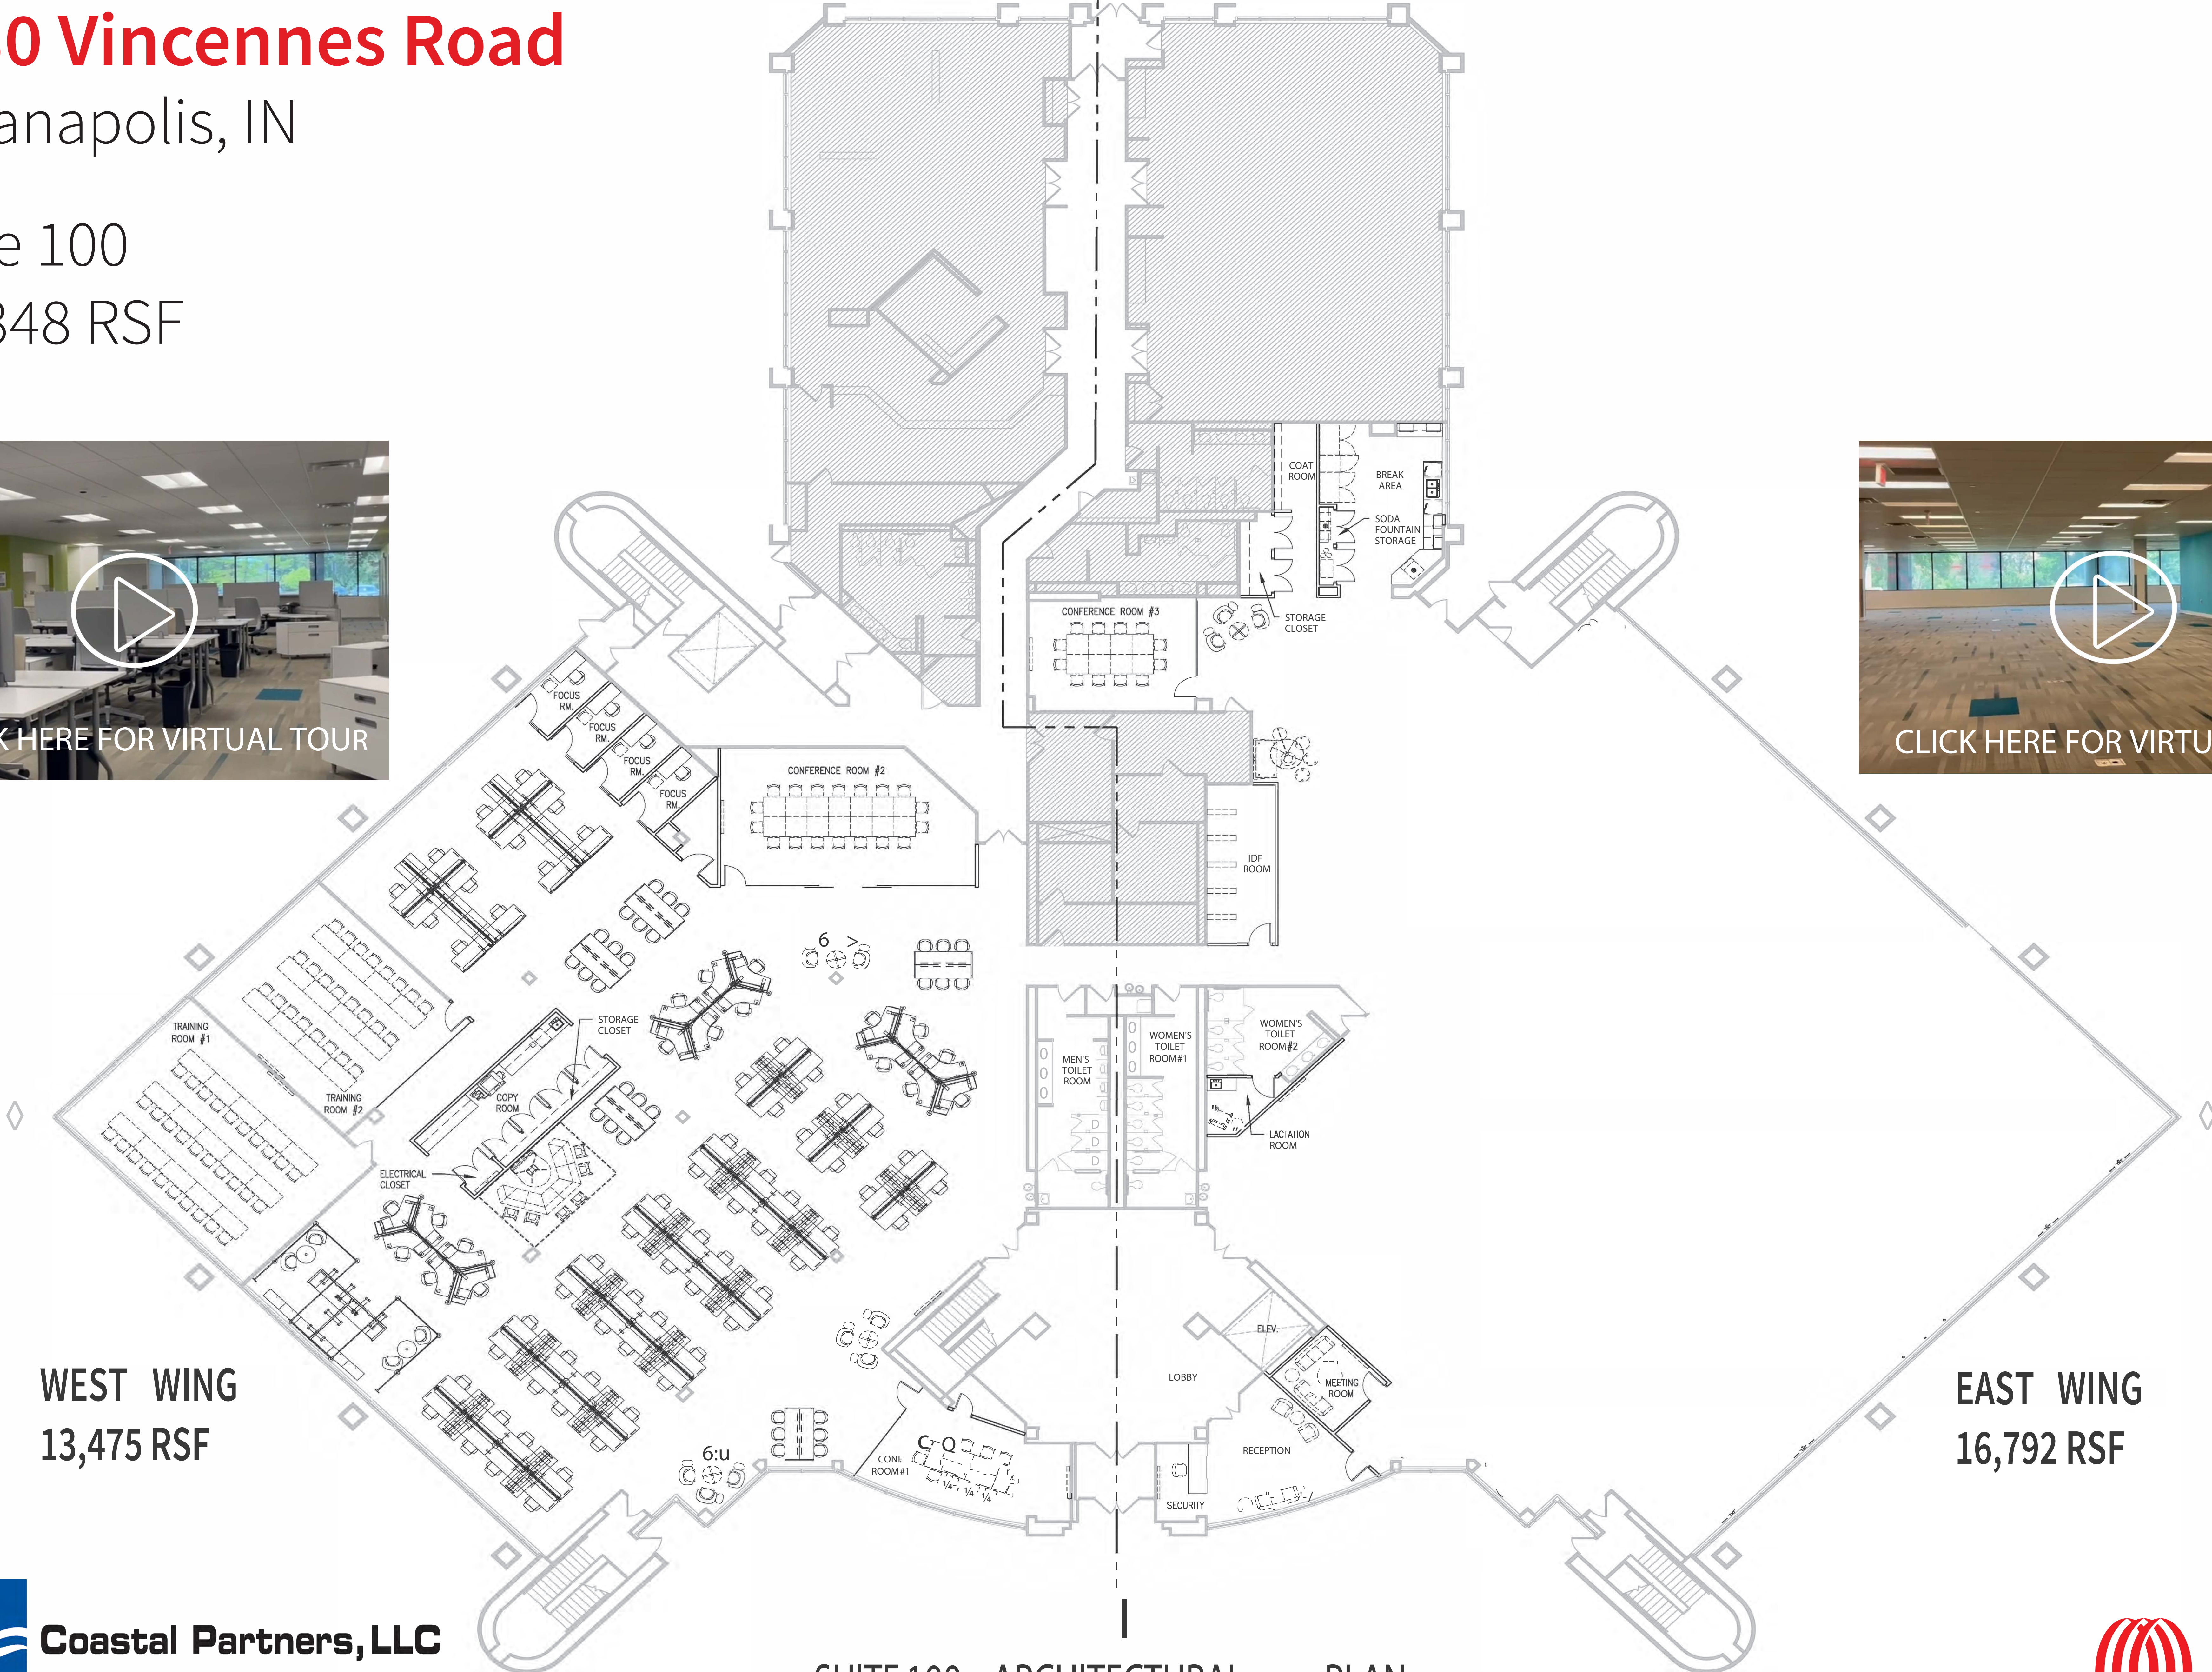

4030 Vincennes Road

Indianapolis, IN

Suite 100

31, 348 RSF

WEST WING
13,475 RSF

EAST WING
16,792 RSF