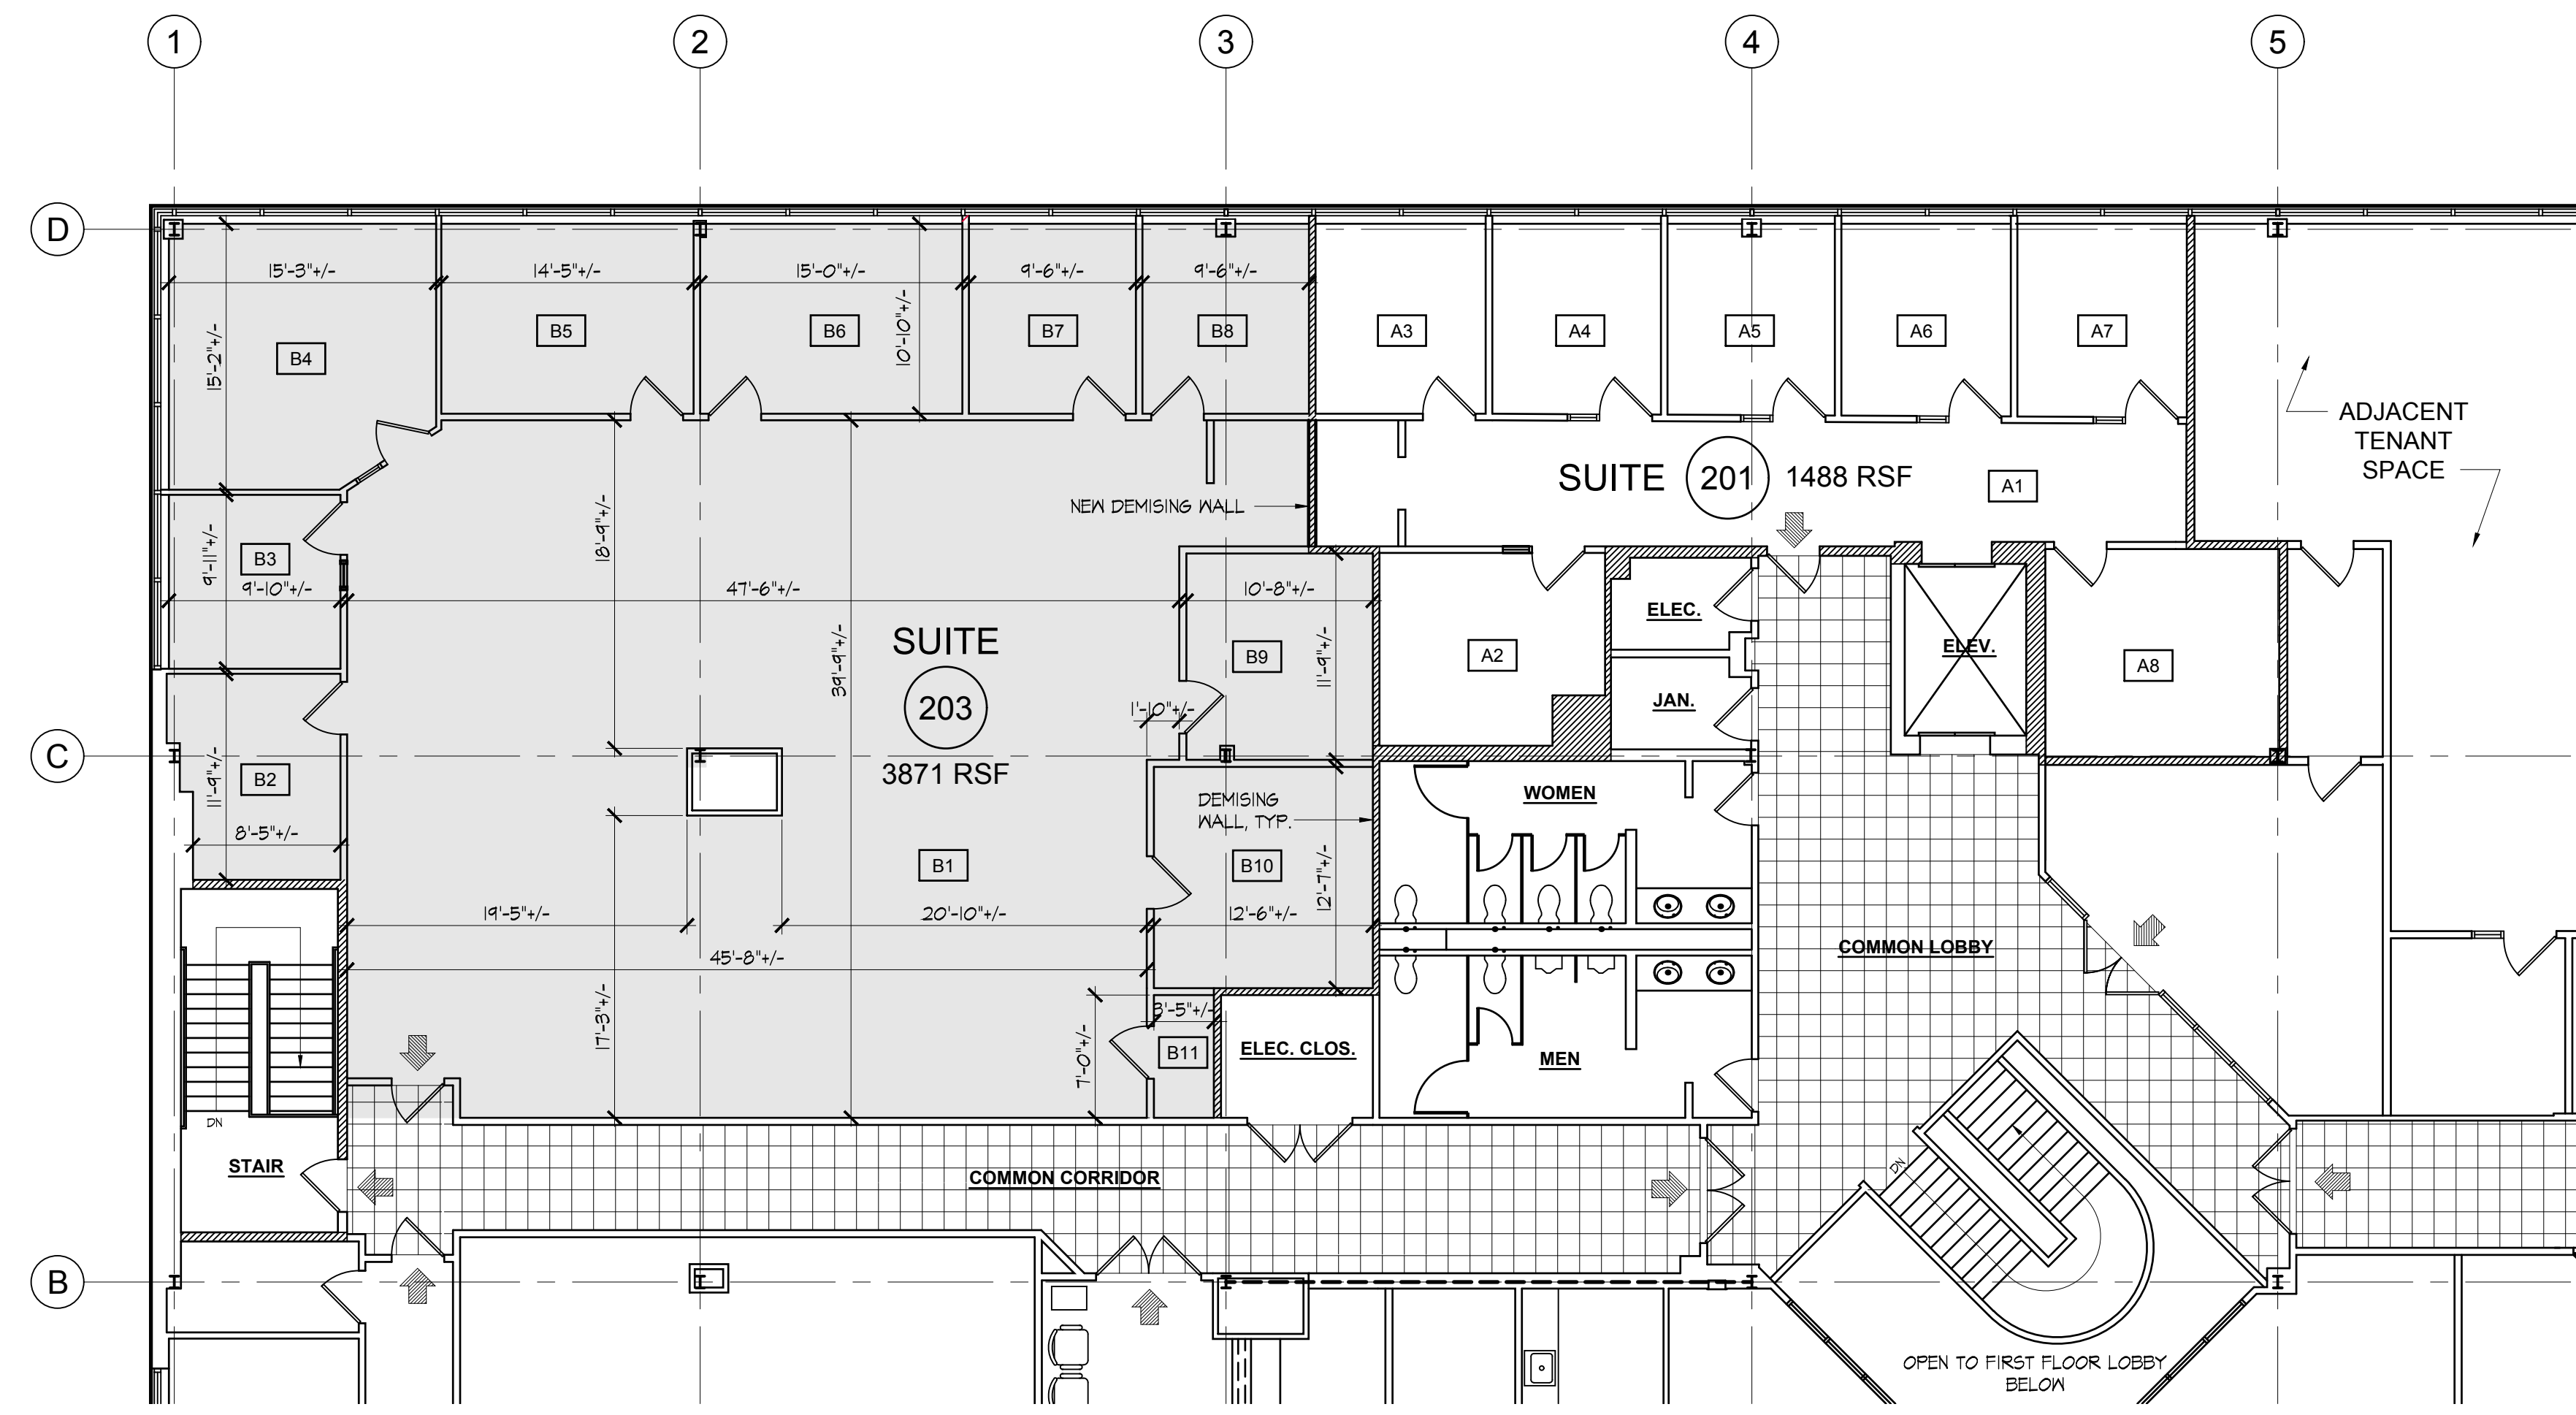

1 PARTIAL SECOND FLOOR PLAN - SUITE 201
A-1a SCALE: 1/8"=1'-0"

2 PARTIAL SECOND FLOOR PLAN - SUITE 203
A-1a SCALE: 1/8"=1'-0"

DATE:	JULY 12, 2024
SCALE:	1/8" = 1'-0"
DRAWN:	
CHECKED:	
REVISION:	

JOB NO: 2402

DEMISING PLAN

A-1a