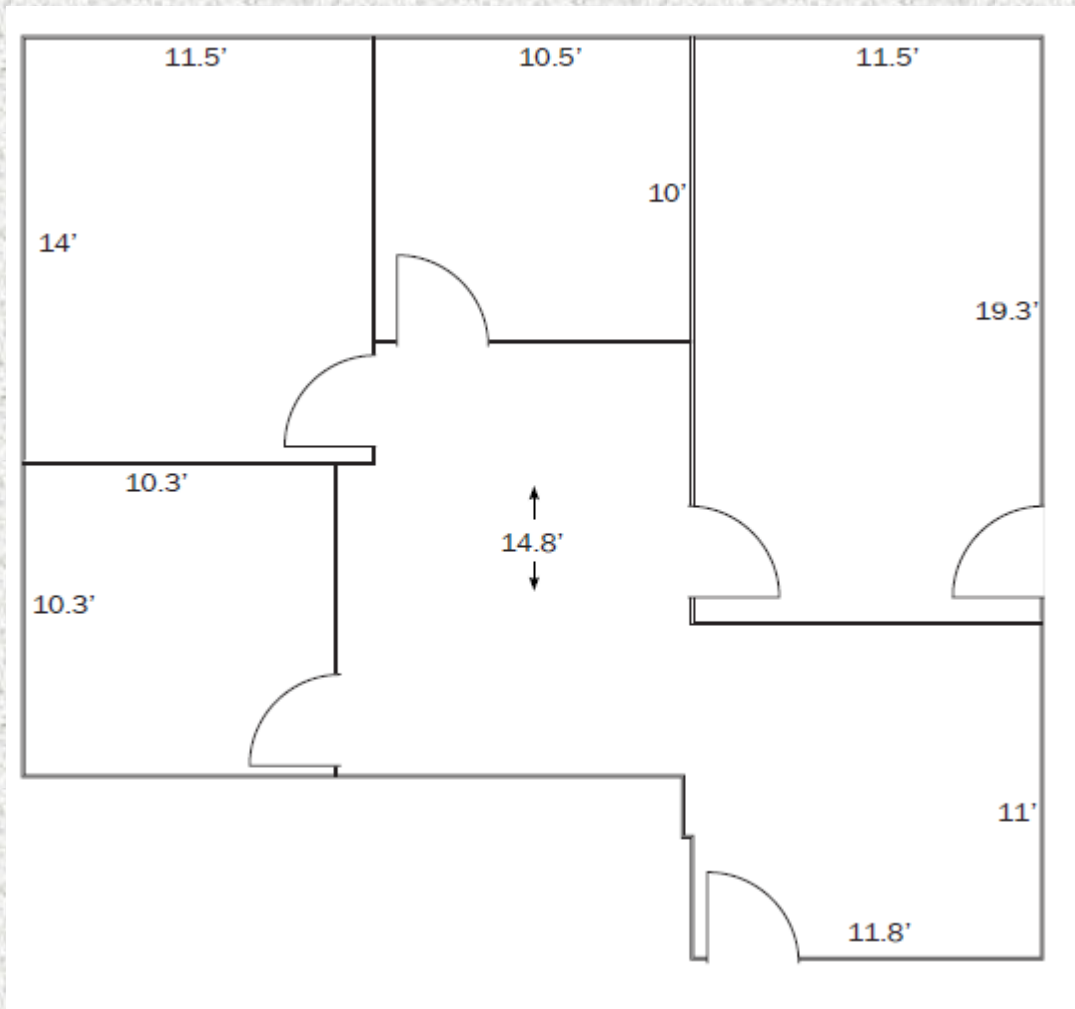

Midway Office

2727 E. 21st St. Tulsa, Oklahoma

Suite 310
1,089 Sq. Ft.

- Reception
- 3 Offices
- Wet bar

For additional information contact
Paul D. Wilson
at 918-743-4300 or
email paul@tfptulsa.com
www.tfptulsa.com