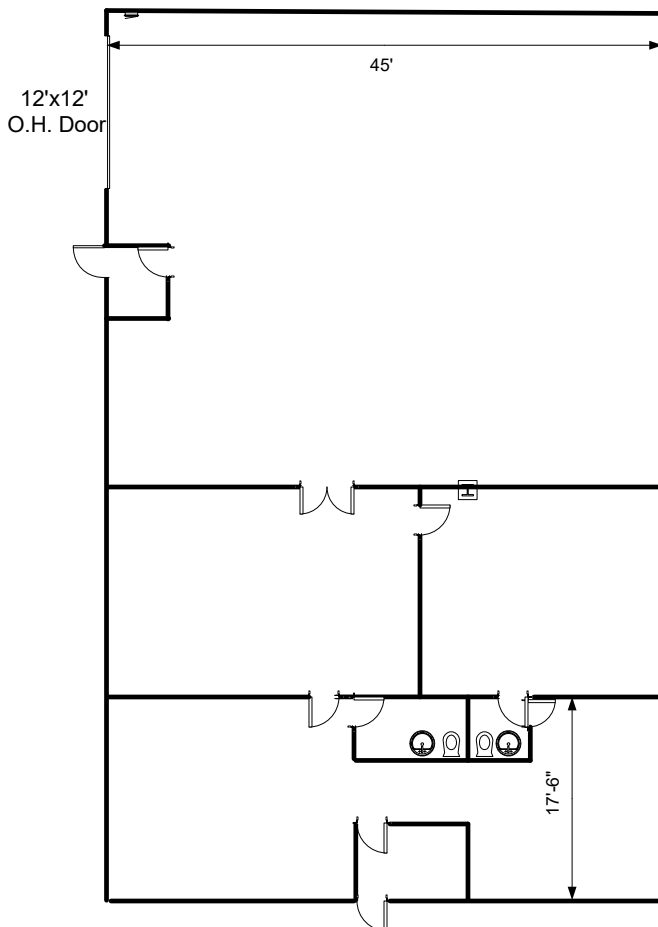

260 Newtown Rd.

Plainview 3150 sq.ft.

- 3150 sq.ft.
- 44% office
- 14' to underside of roof
- gas heat
- 200 Amps
- drive-in loading
- warehouse lighting
- sprinklered

For more information
call Brent/Mako Real
Estate Group at 631-
420-0070.