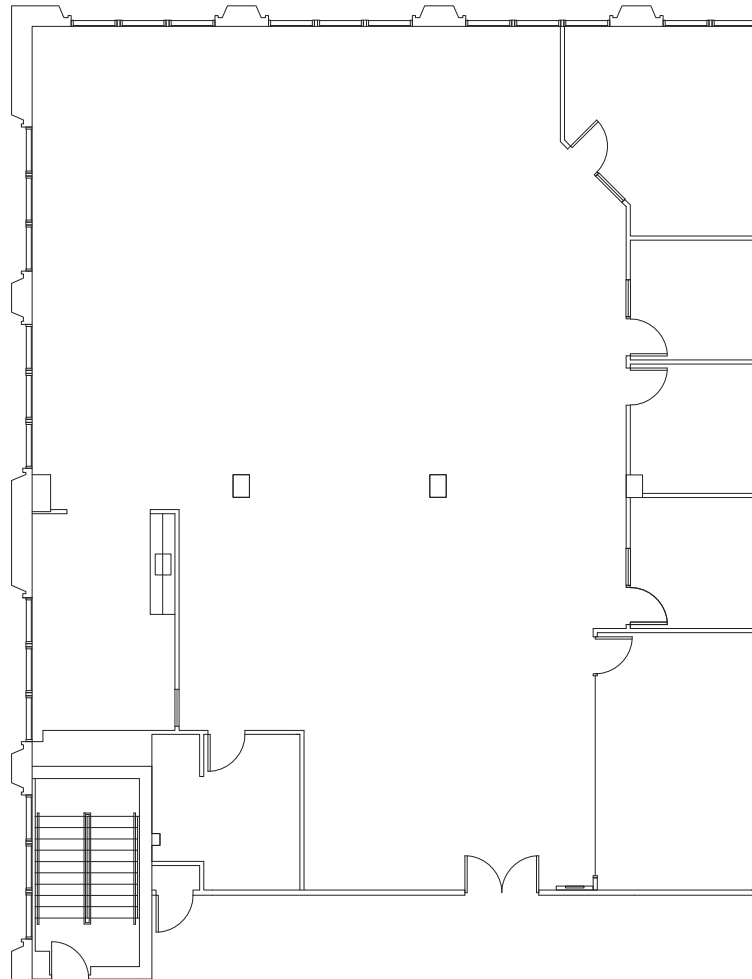

Bovet Office Centre

155 Bovet Rd, San Mateo, CA 94402

AVAILABILITIES

FLOOR 2 | ±4,662 s.f.

Suite 201

Available now

 Take a virtual tour

Floor Plan Key