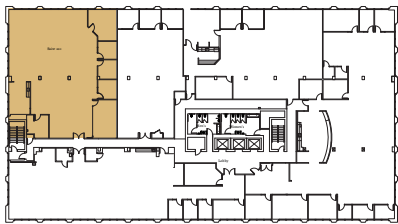

Bovet Office Centre

155 Bovet Rd, San Mateo, CA 94402

AVAILABILITIES

FLOOR 2 | ±4,662 s.f.

Suite 201

Available now

 Take a virtual tour

Floor Plan Key