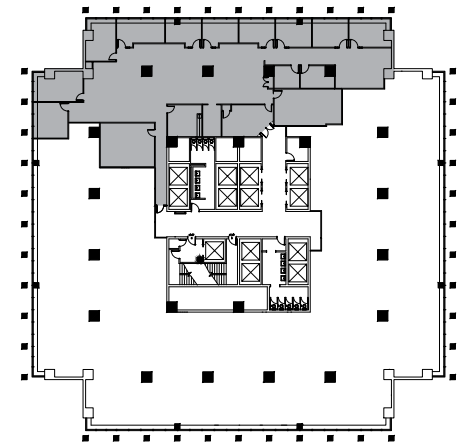

# 6<sup>TH</sup> FLOOR - 7,795 SQ. FT.

VIEW SPACE ON VTS

Pearl River | NY

[WWW.BLUEHILLPLAZA.COM](http://WWW.BLUEHILLPLAZA.COM)

 SCALE: N.T.S.

**JAMES B. TULLY**  
Executive Vice President  
+1 201 712 5804  
[james.tully@cbre.com](mailto:james.tully@cbre.com)