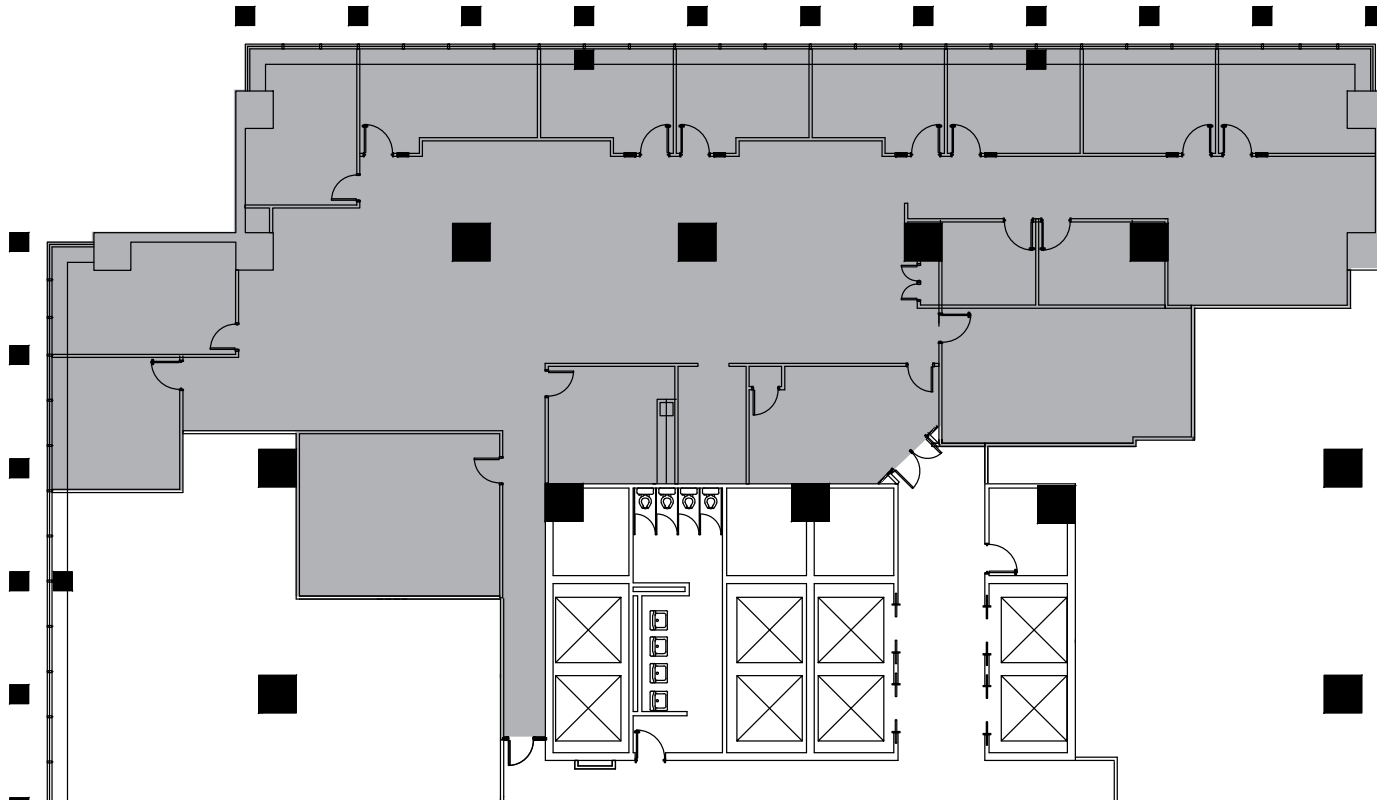

# 6<sup>TH</sup> FLOOR - 7,795 SQ. FT.

VIEW SPACE ON VTS

Pearl River | NY

[WWW.BLUEHILLPLAZA.COM](http://WWW.BLUEHILLPLAZA.COM)

 SCALE: N.T.S.

**JAMES B. TULLY**  
Executive Vice President  
+1 201 712 5804  
[james.tully@cbre.com](mailto:james.tully@cbre.com)