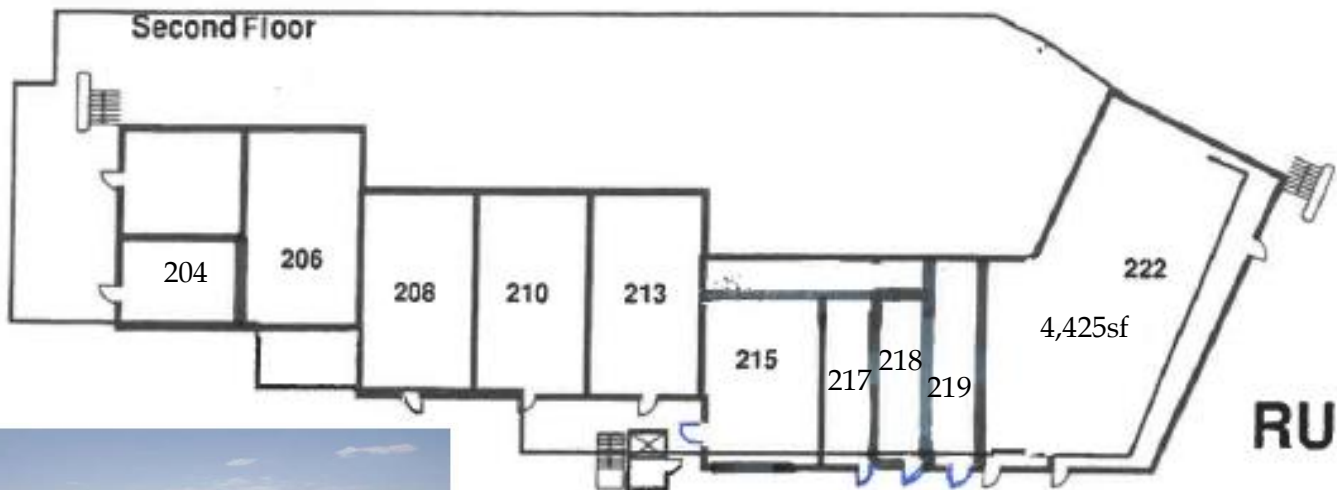

RUISSEAU VILLAGE 301 Parker

Plano, TX 75023

FOR LEASE

Suite 217 766sf
Suite 218 766sf
Suite 219 933sf

FOR MORE INFORMATION:

BILL RUDD | 972.422.4515 | bill@haggardgroup.com

HAGGARD
PROPERTY GROUP, LTD.