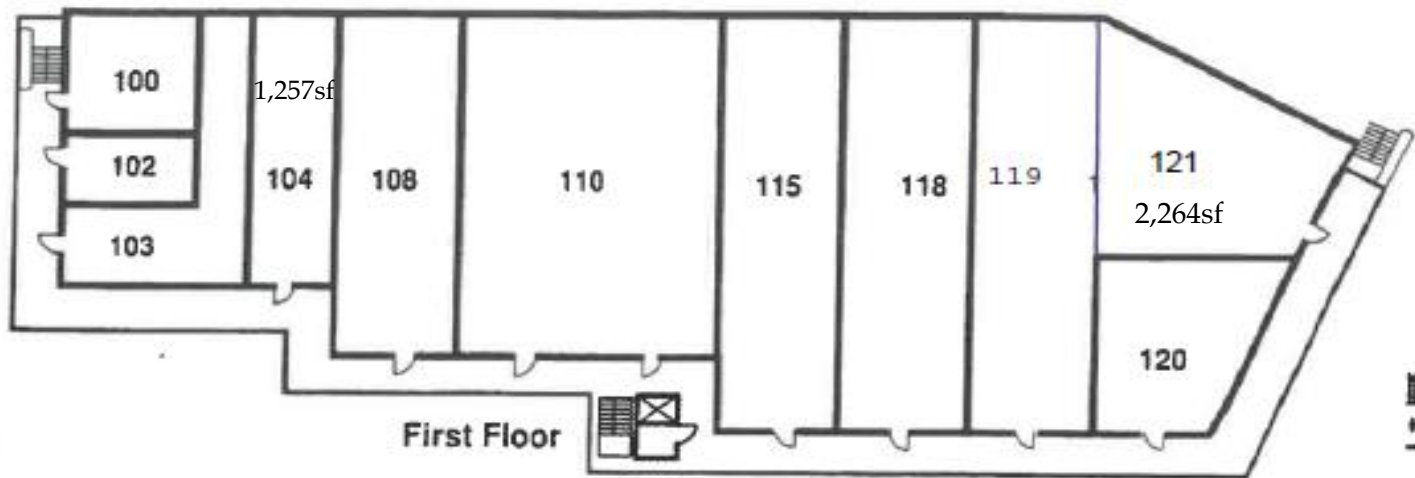

RUISSEAU VILLAGE 301 Parker

Plano, TX 75023

FOR LEASE

Suite 217 766sf
Suite 218 766sf
Suite 219 933sf

FOR MORE INFORMATION:

BILL RUDD | 972.422.4515 | bill@haggardgroup.com

HAGGARD
PROPERTY GROUP, LTD.