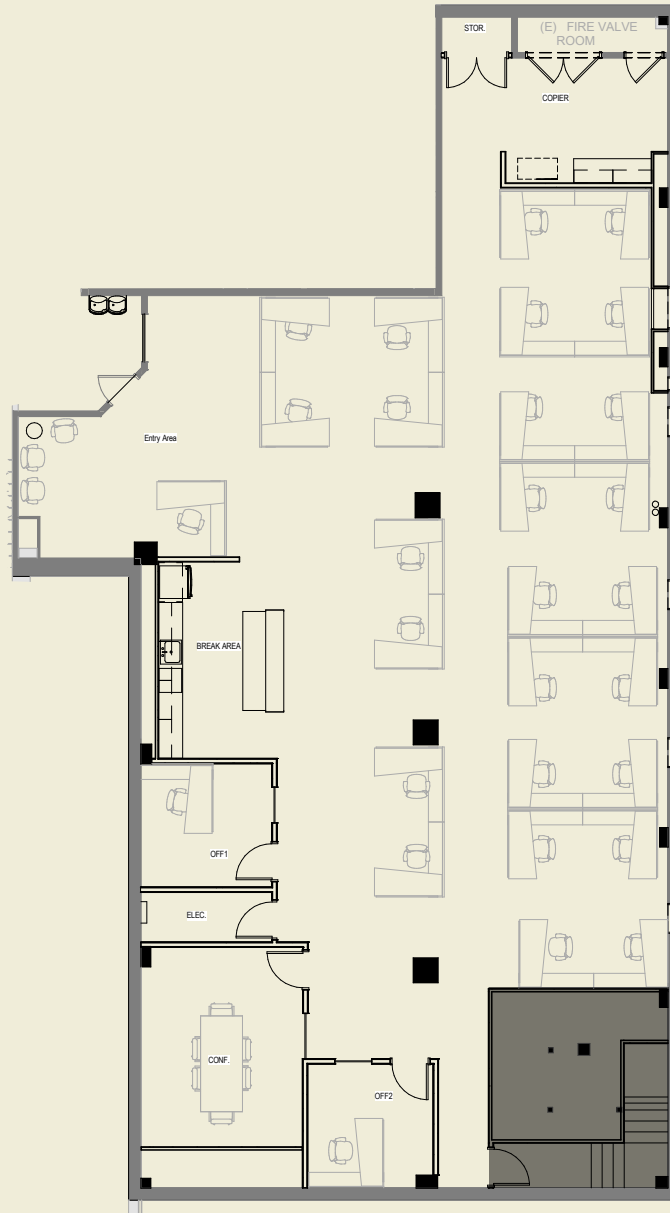

414
14th
street

DENVER, CO 80202

LOWER
Level

3,971
Square Feet

NEWMARK

WHITNEY HAKE
Senior Managing Director
303-260-4202
Whitney.Hake@nmrk.com

GRACE LESSARD
Associate Director
303-260-4210
Grace.Lessard@nmrk.com