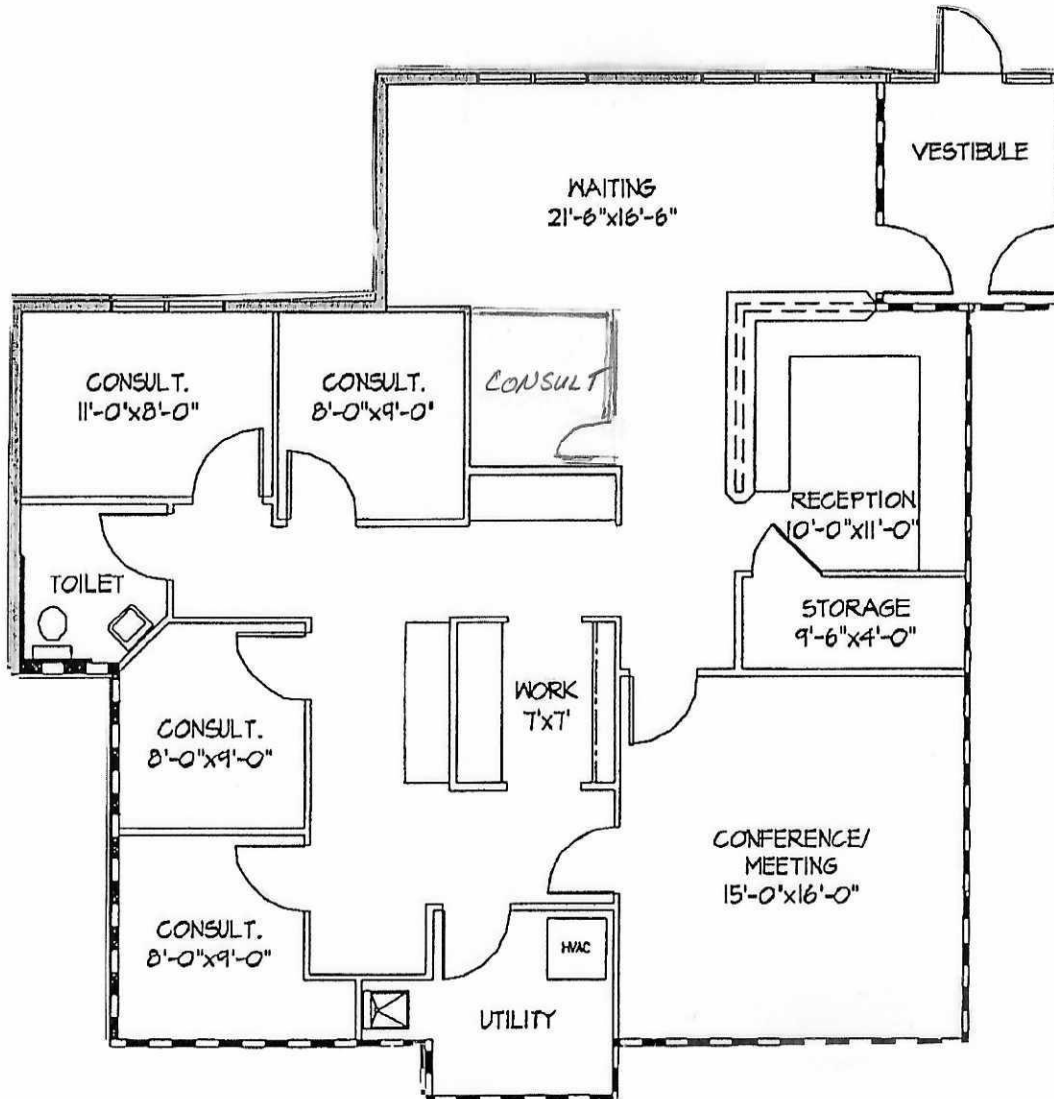

1,570 SF

No CAM Charges  
For information please call (614) 781-2731

1901 OHIO DRIVE  
GROVE CITY, OHIO 43123