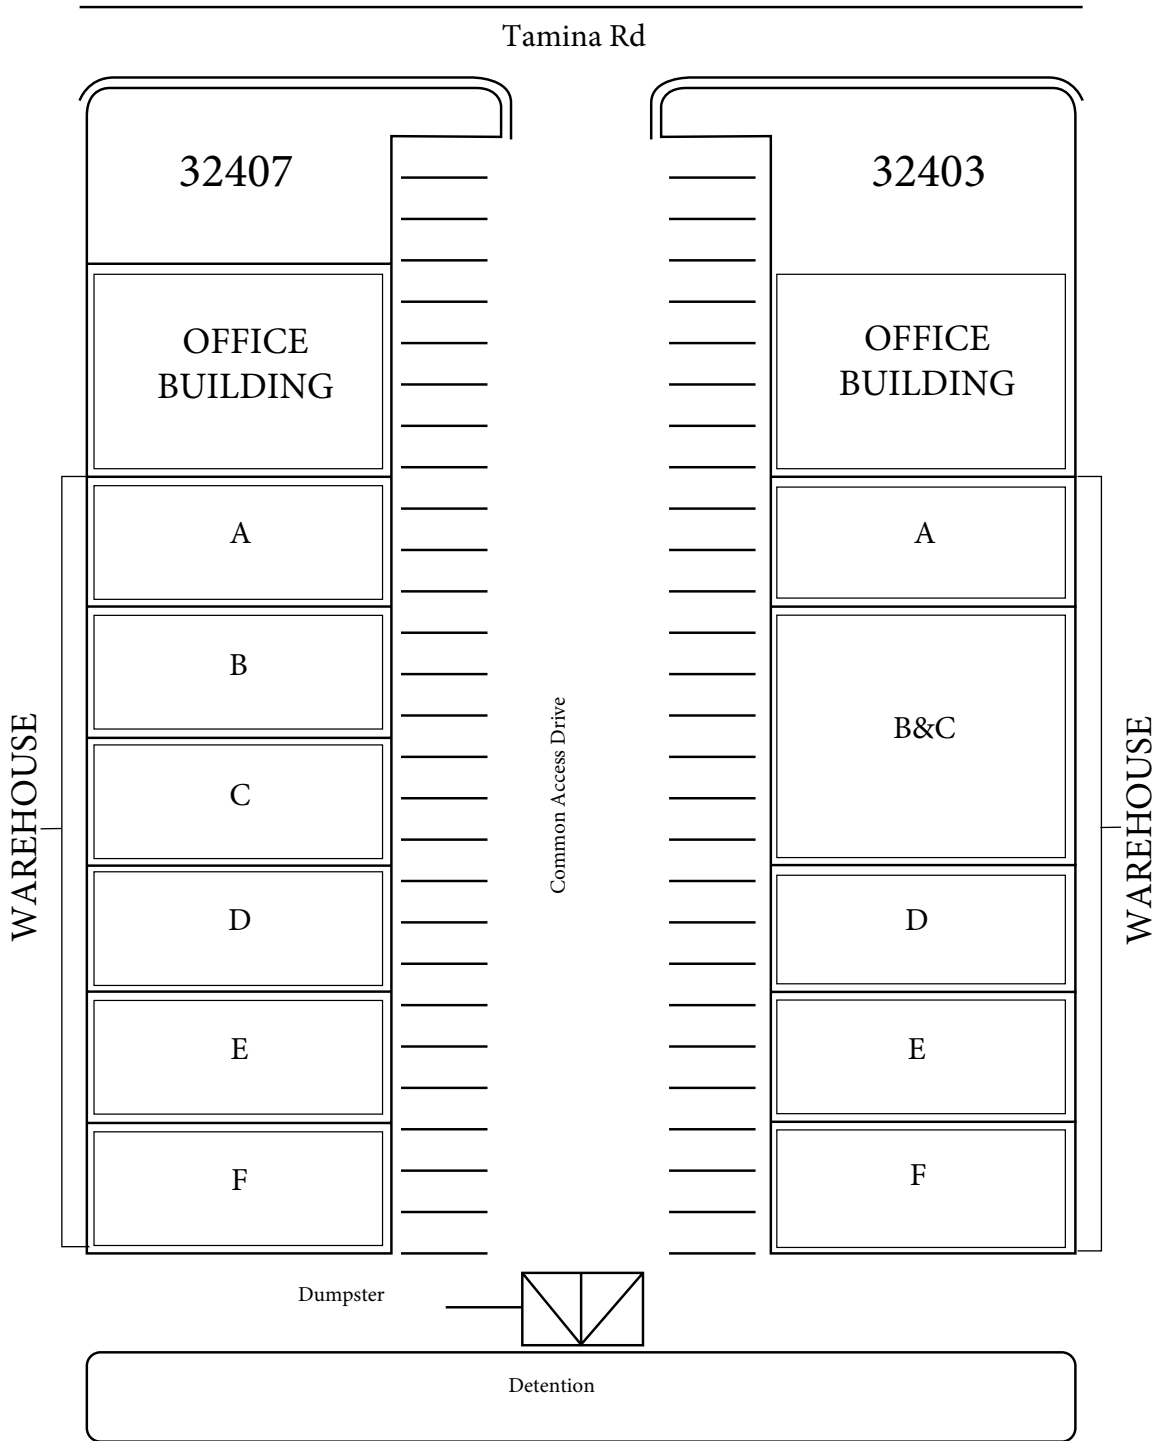

SITE PLAN

32403 - 3407 TAMINA ROAD

MAGNOLIA, TEXAS

972-771-7577