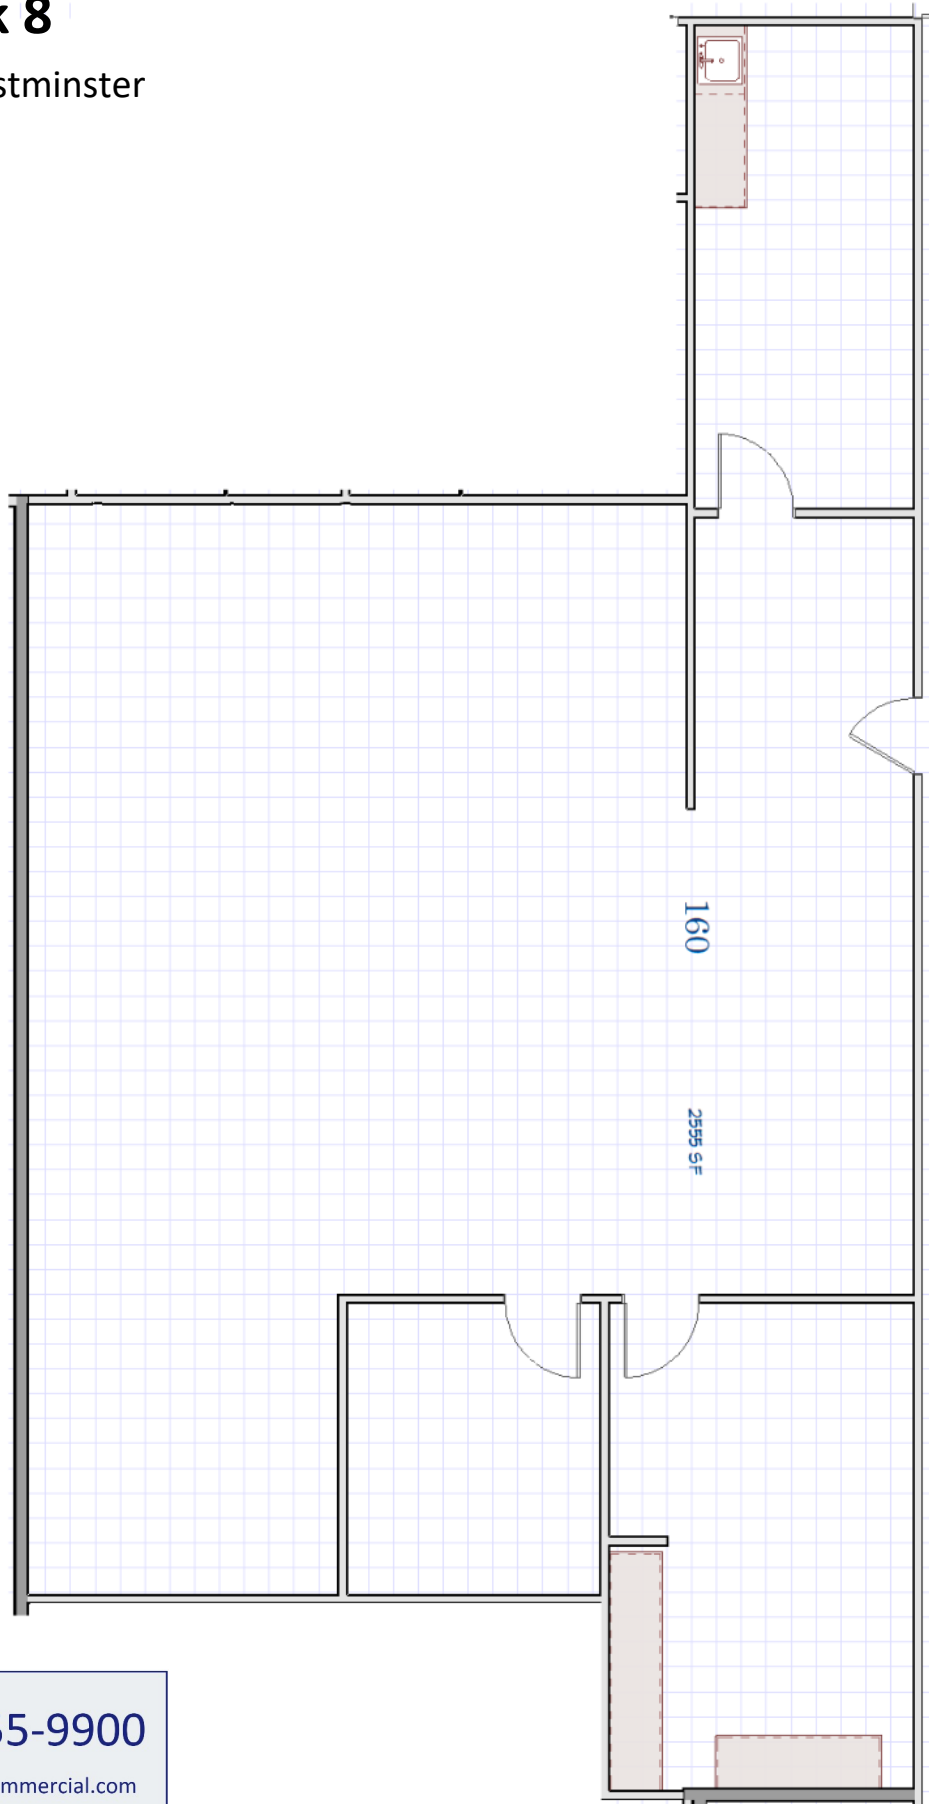

Sheridan Park 8

8670 Wolff Ct, Westminster
Suite 160

2555 Sq. Ft.

720-255-9900

gary@TRUCommercial.com

Leasing - Management - Brokerage