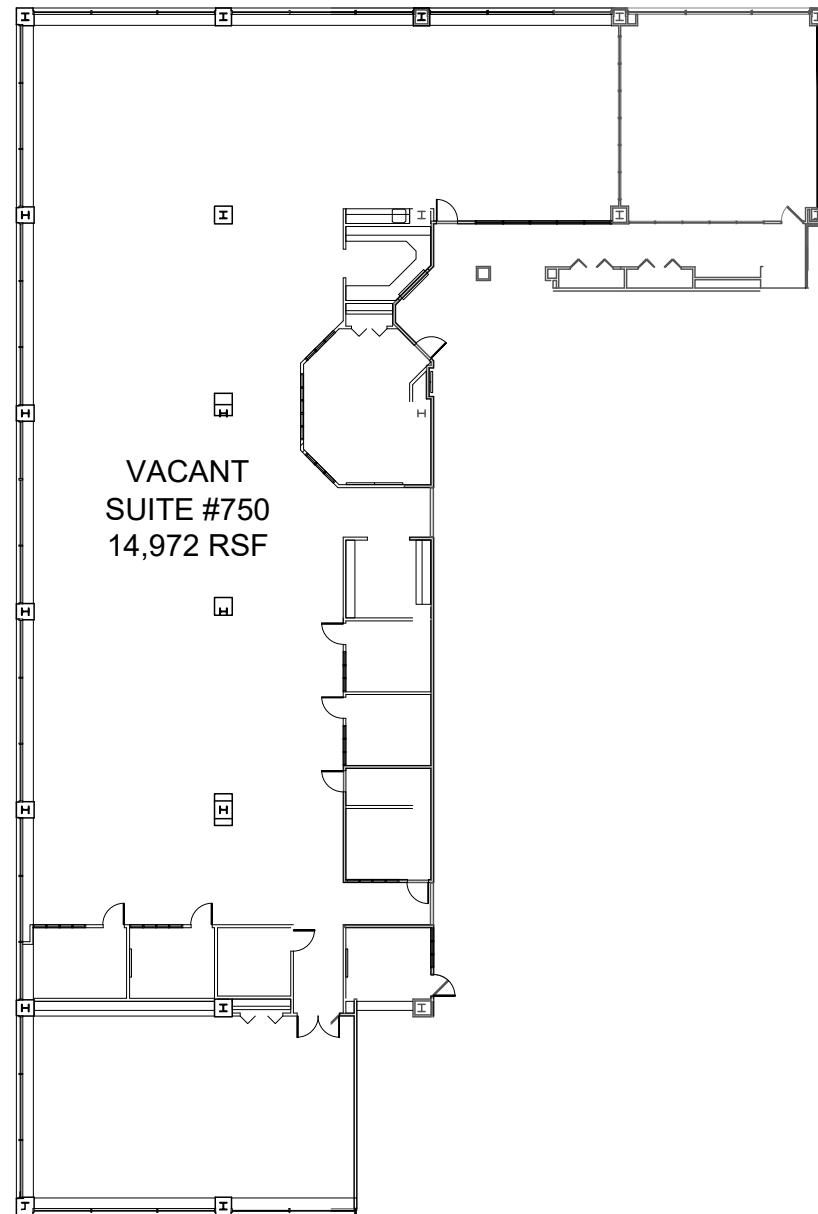

Key Plan

Suite 750

www.rugbyrealty.com
1300 EAST 9th STREET
CLEVELAND, OH 44114