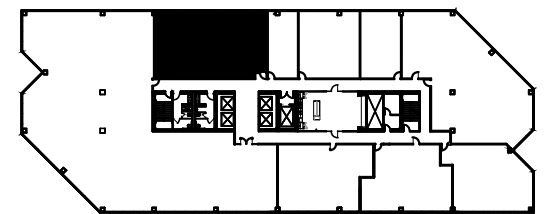

54'-6" x 32'-6"±

F.E.C.

KEY PLAN

RAMBLER PARK

7557 RAMBLER ROAD, DALLAS, TX 75231

FLOOR: 07
SUITE: 705
DATE: 05.08.26
RSF: 2,150

entos design

5400 LBJ Freeway, Suite 125
Dallas, Texas 75240
972.770.2222
www.entosdesign.com