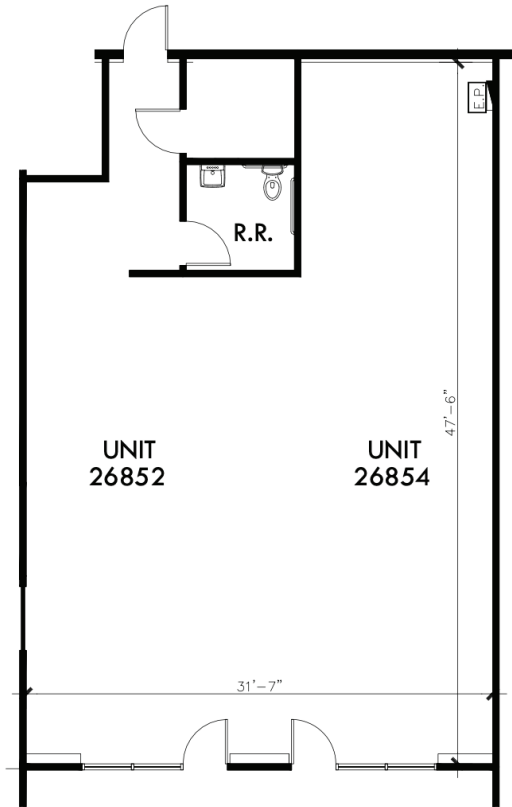

Suite 26870

*The information herein, while not guaranteed, has been secured from sources believed to be reliable, however it is up to the tenant or agent to verify the information and conduct appropriate due diligence.

LEVELASSET
COMMERCIAL REALTY

Hugo Cosio
License # 01848647
(951) 231 0575
hugo@levelasset.com

Chelsea Brogdon
License # 01960673
(949) 812 9356
chelsea@levelasset.com

Omran Bahia
License # 01908116
(949) 200 6548
omran@levelasset.com