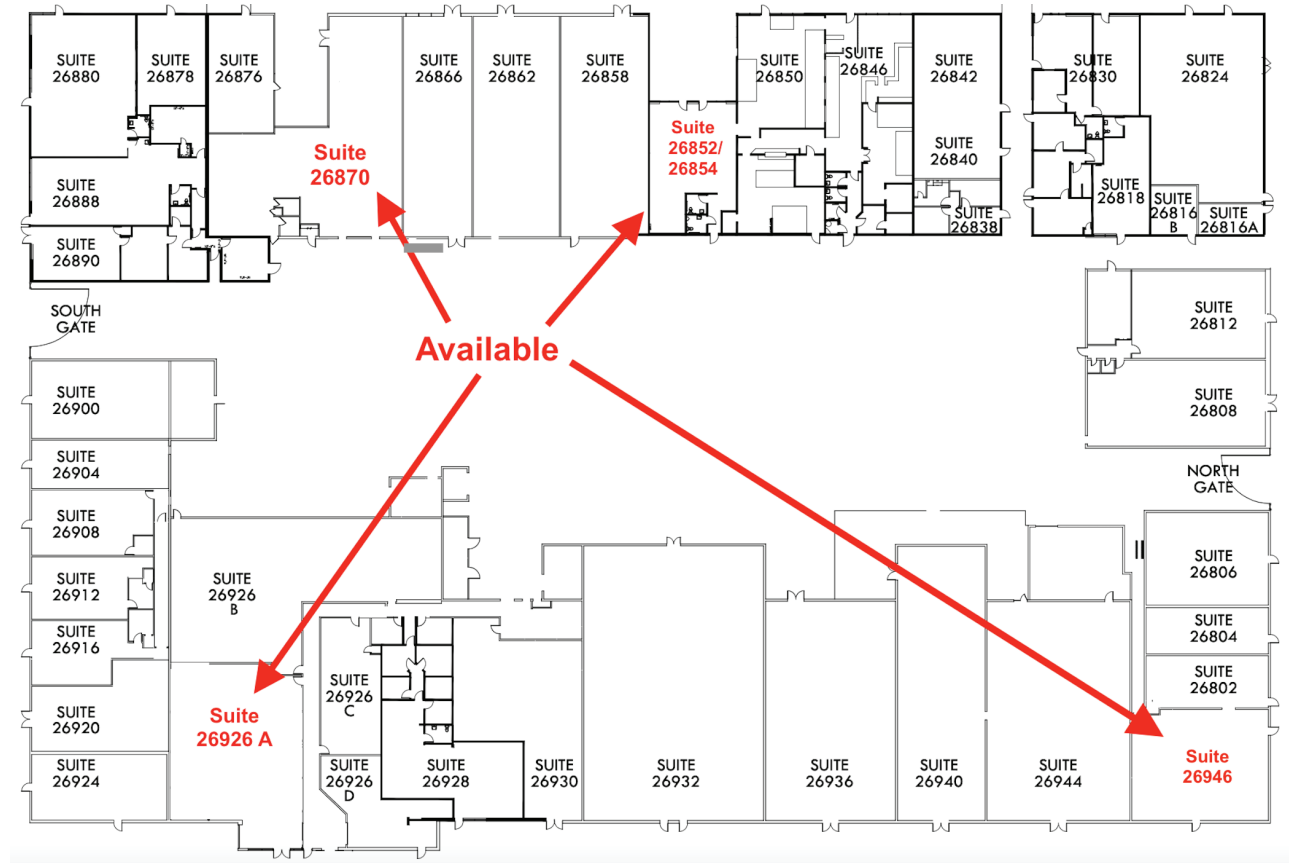

AVAILABILITY

- Retail/Medical space available
- 26852/26854 ±1,511 RSF available
- 26870 ±3,931 RSF available
- 26926 A: ±1,928 RSF available
- 26946: ±2,106 RSF available
- Pylon and Building signage available
- Lease Rate $2.00/RSF NNN

*The information herein, while not guaranteed, has been secured from sources believed to be reliable, however it is up to the tenant or agent to verify the information and conduct appropriate due diligence.

LEVELASSET
COMMERCIAL REALTY

Hugo Cosio
License # 01848647
(951) 231 0575
hugo@levelasset.com

Chelsea Brogdon
License # 01960673
(949) 812 9356
chelsea@levelasset.com

Omran Bahia
License # 01908116
(949) 200 6548
omran@levelasset.com