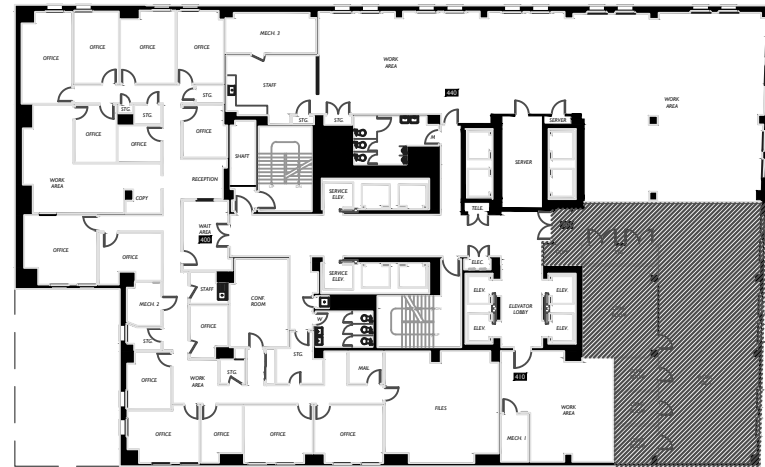

Barclay Street

Broadway

<p>Braun Management, Inc 160 Broadway, First Floor New York, NY 10038</p>	<p>Office Building 225 Broadway New York, NY 10007</p>	<p>Proposed Floor Plan SUITE 401</p>	<p>2-D AS-BUILT FLOOR PLANS 2DFLOORPLANS.COM 206-328-7410 600 NW Gilman Blvd. Suite E Issaquah, WA 98027 Measured: May 2017 Project: C19-329</p>
<p>Client</p>	<p>Subject</p>	<p>Floor</p>	<p>Scale</p>