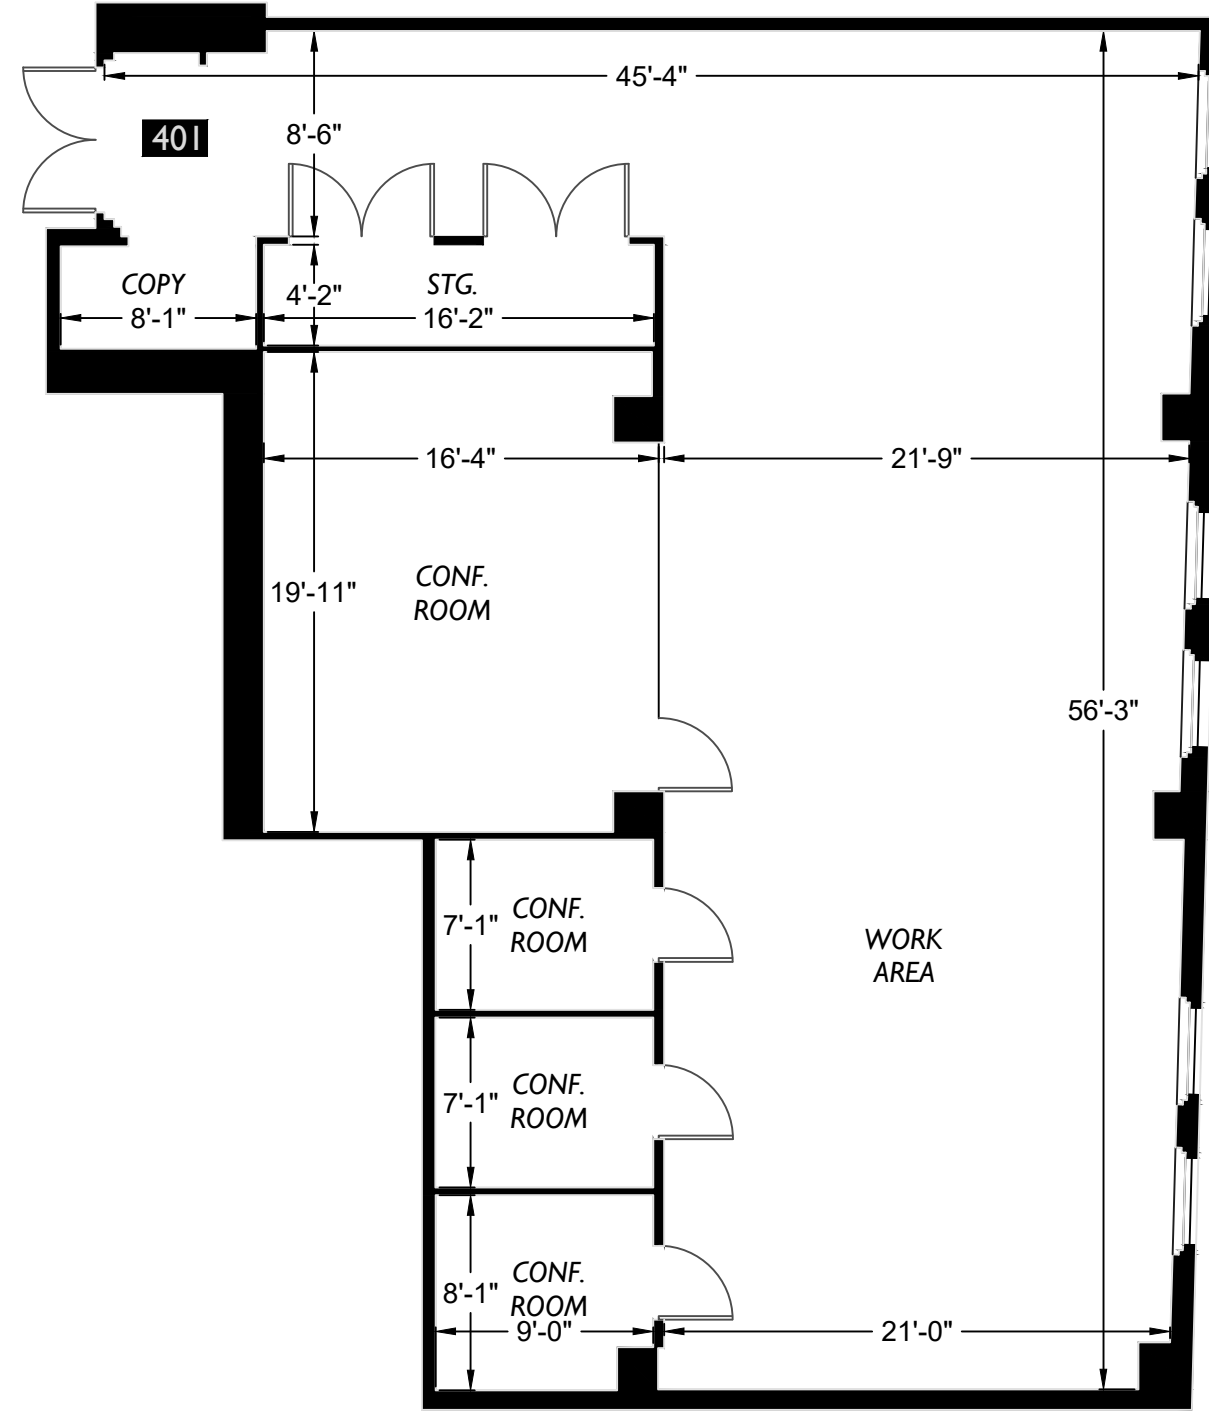

Barclay Street

Broadway

<p>Braun Management, Inc 160 Broadway, First Floor New York, NY 10038</p>	<p>Office Building 225 Broadway New York, NY 10007</p>	<p>Proposed Floor Plan SUITE 401</p>	<p>2-D AS-BUILT FLOOR PLANS 2DFLOORPLANS.COM 206-328-7410 600 NW Gilman Blvd. Suite E Issaquah, WA 98027 Measured: May 2017 Project: C19-329</p>
<p>Client</p>	<p>Subject</p>	<p>Floor</p>	<p>Scale</p>