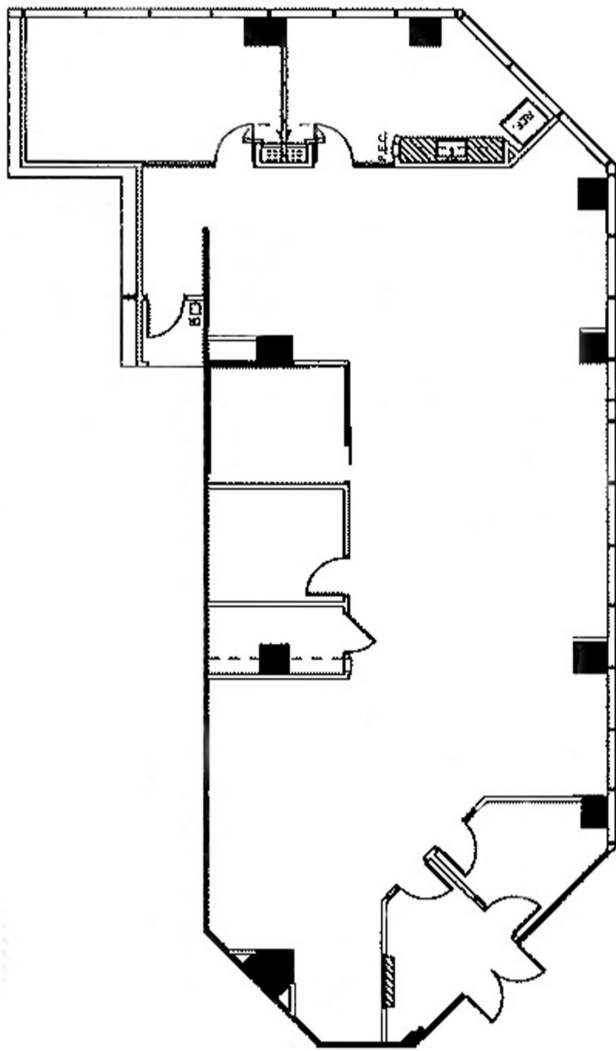

FOR LEASE

COMMERCIAL TOWER AT EXECUTIVE AIRPORT

2101 W Commercial Blvd, Fort Lauderdale, FL 33309

Suite 1400 - 3,156 SF

PLEASE CONTACT:

Beau Ladwig

M +1 954 552 3883

beau.ladwig@cbre.com