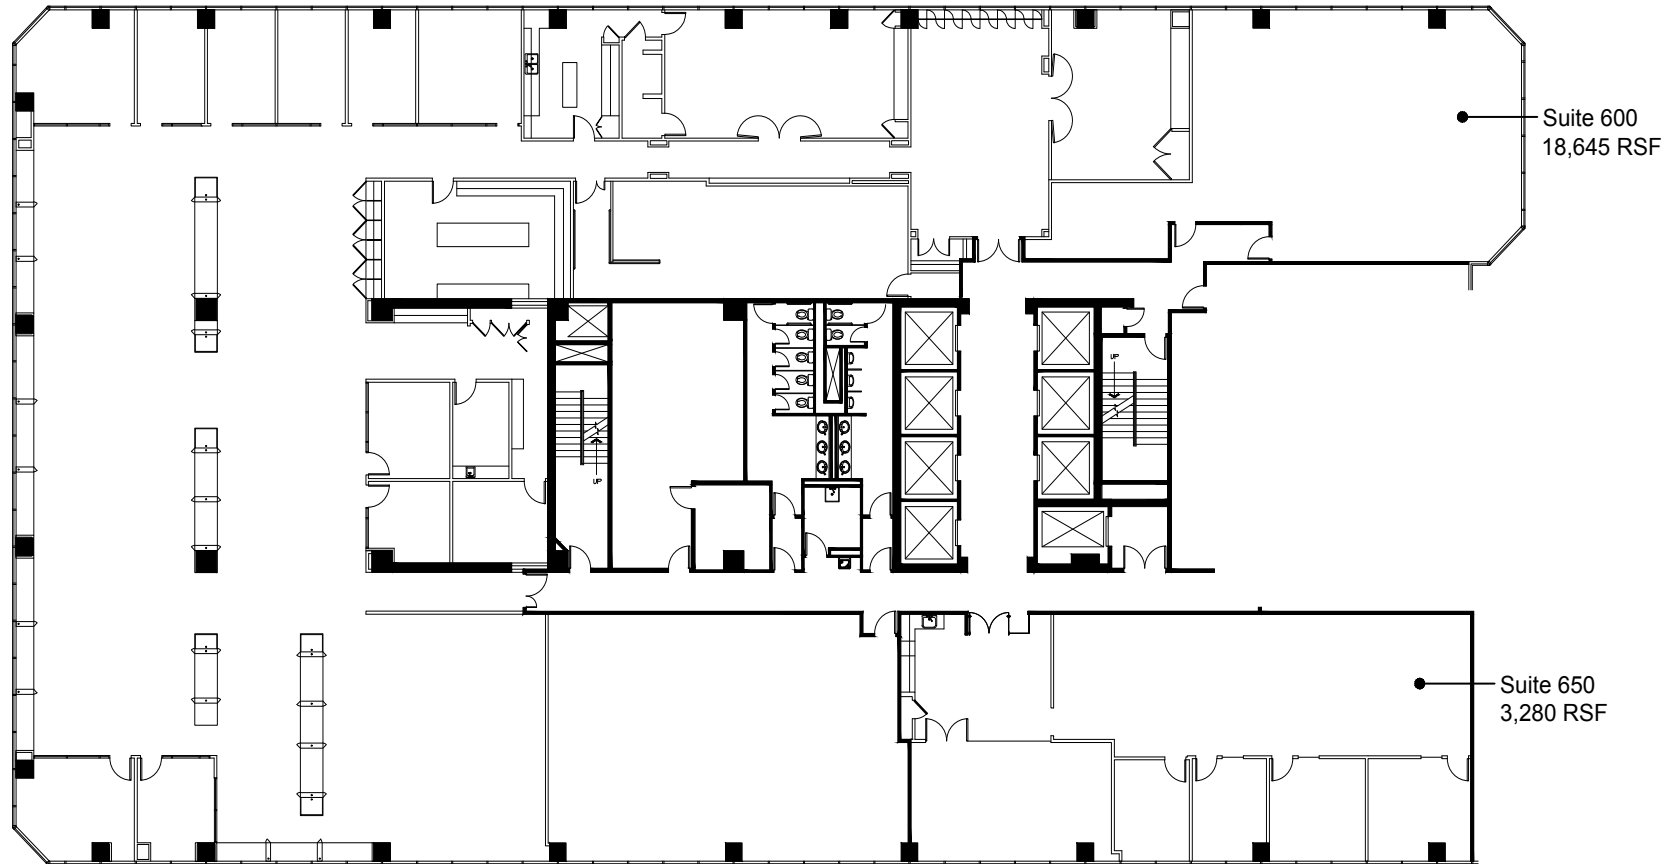

# MONARCH PLAZA

3414 Peachtree Road | Atlanta

Suite 600 & 650 | 21,925 RSF

Disclaimer: The above floor plans are not to scale. The available space shown is believed to be correct but is subject to change.