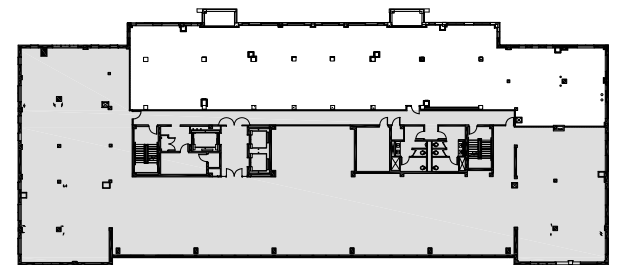

MAPLE TERRACE

UPTOWN DALLAS

Suite 550
7,748 RSF

For Leasing Info, Contact:

Matt Schendle
matt.schendle@cushwake.com
1.972.663.9634

Carrie Halbrooks
carrie.halbrooks@cushwake.com
1.972.663.9887

3001 Maple Avenue,
Dallas, TX 75201