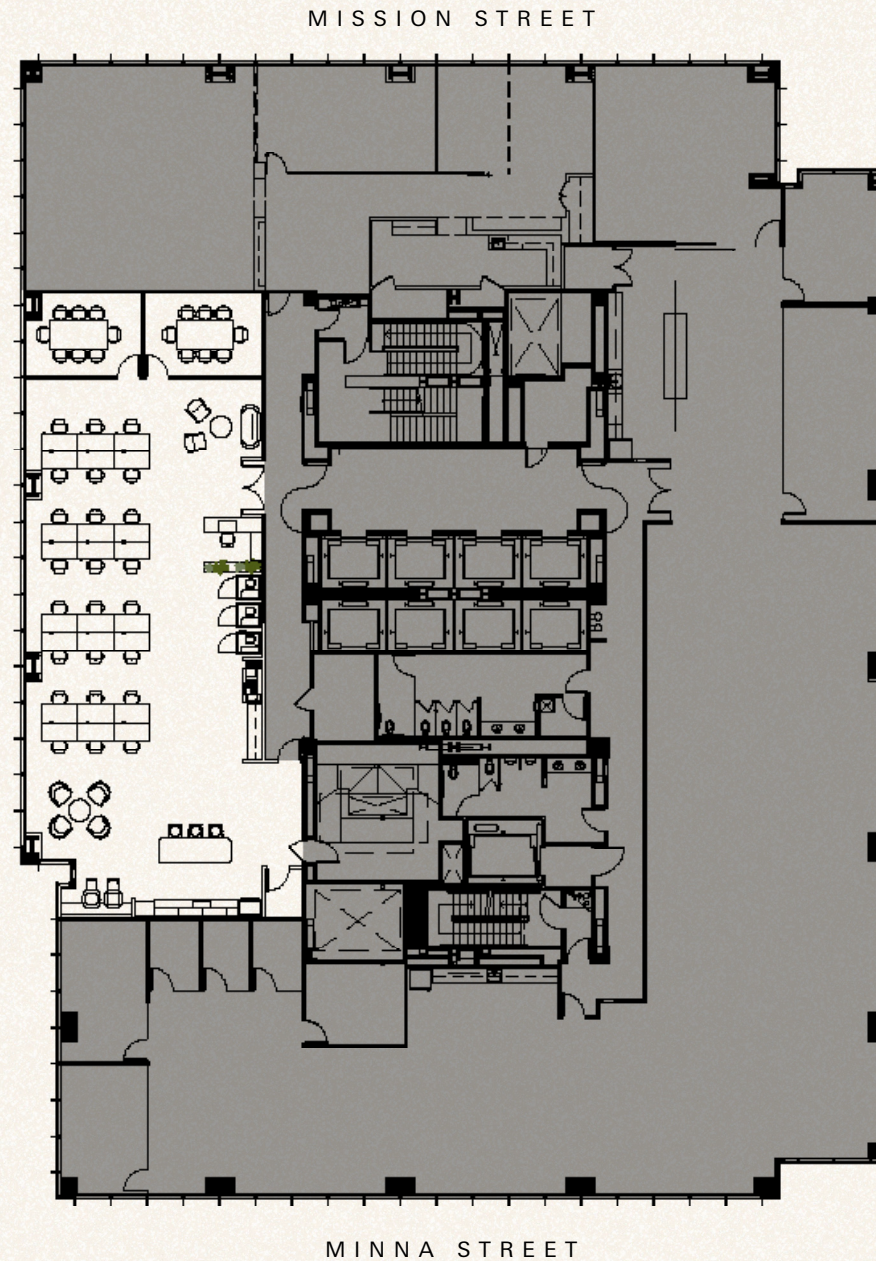

# 555

MISSION

- 4,176 SF
- Available 9/1/26
- Brand new spec suite
- Creative open plan
- Exposed ceiling
- Abundant natural light
- 2 medium conference rooms
- Kitchen
- Storage/IT room

# SUITE 1850