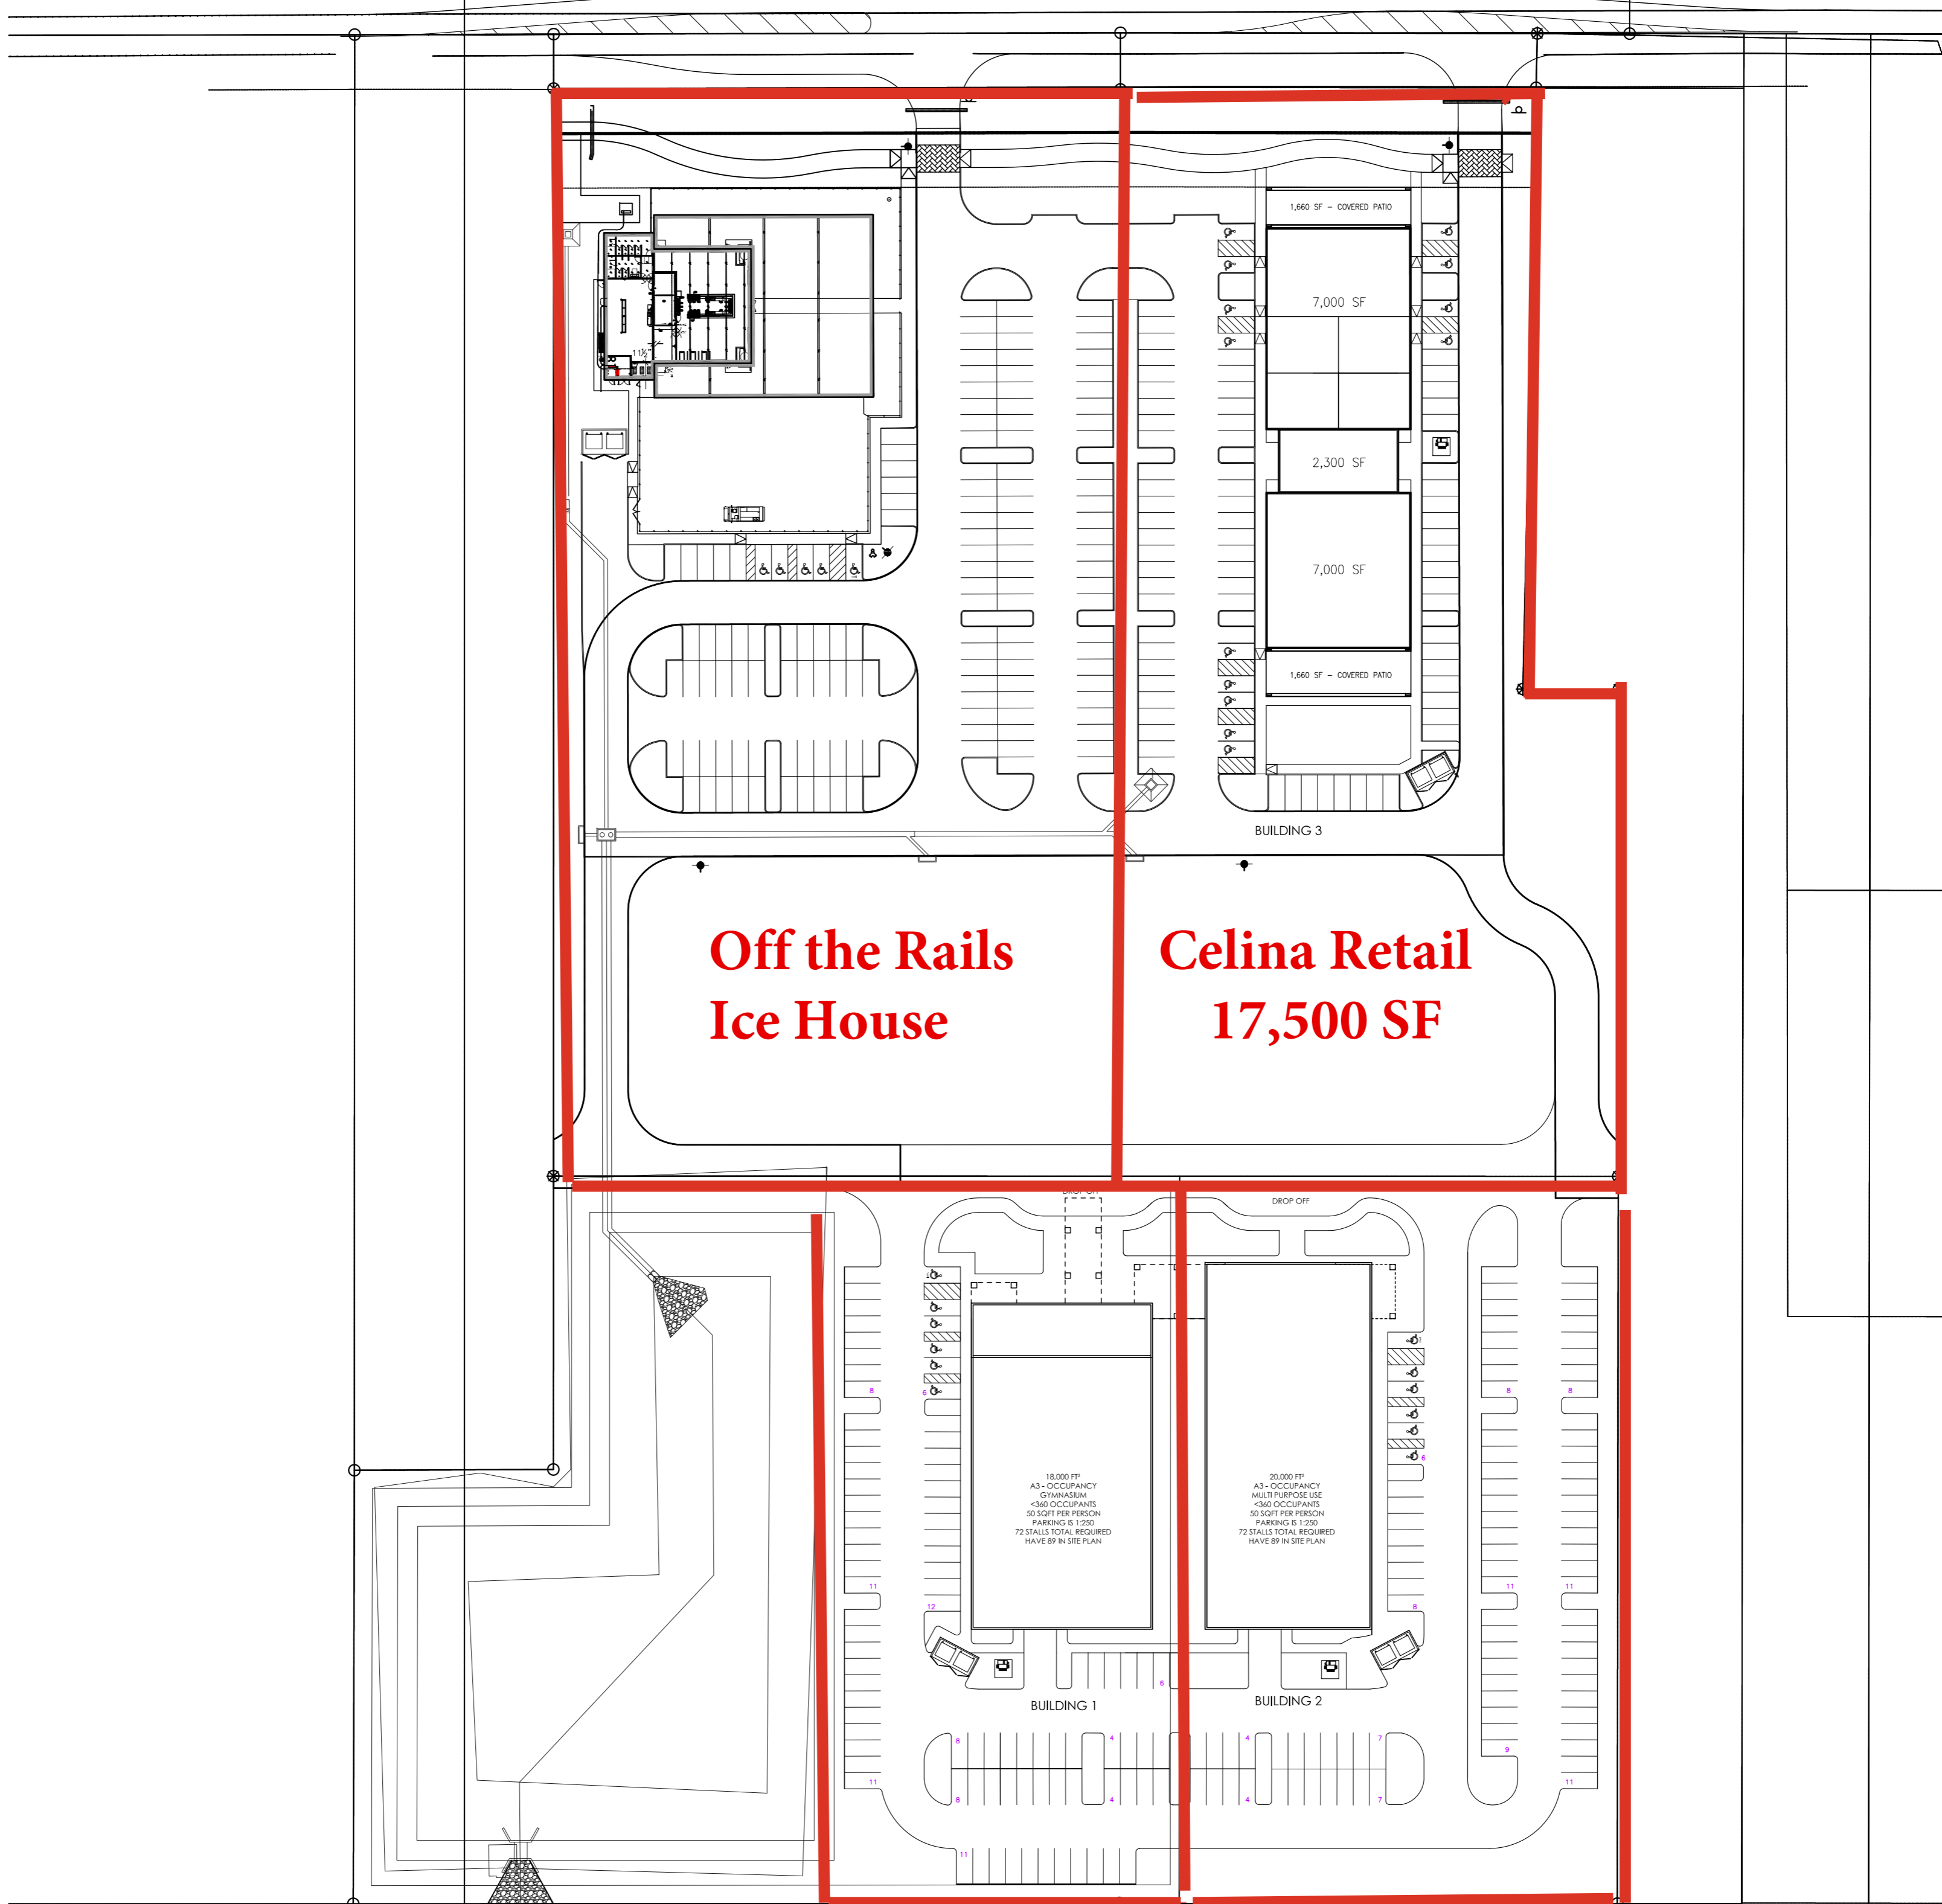

CELINA ENTERTAINMENT DISTRICT

SUNSET BLVD.

**Off the Rails
Ice House**

**Celina Retail
17,500 SF**

**Event Center 1
18,000 SF**

**Event Center 2
20,000 SF**