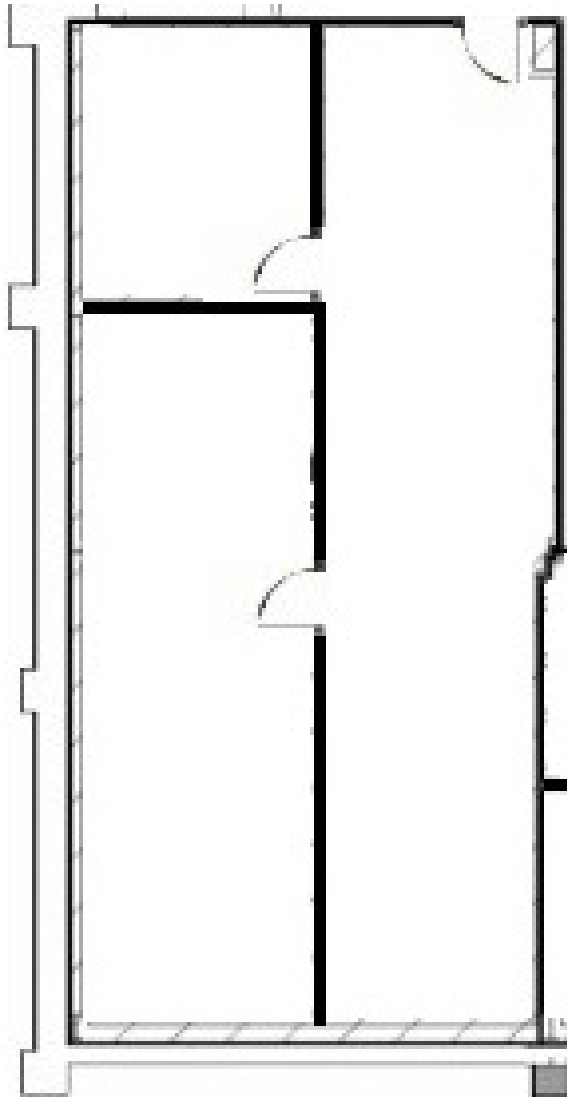

SUITE 212 | 1,351 SF

161 S Lincolnway \ North Aurora, IL

BUILDING/SPACE NOTES

- Office and Medical Suites Available
- Renovated Common Areas
- Turnkey Buildouts
- On-site Engineer

Ryan Moen, SIOR
630.480.6346
RMoen@VersaRES.com