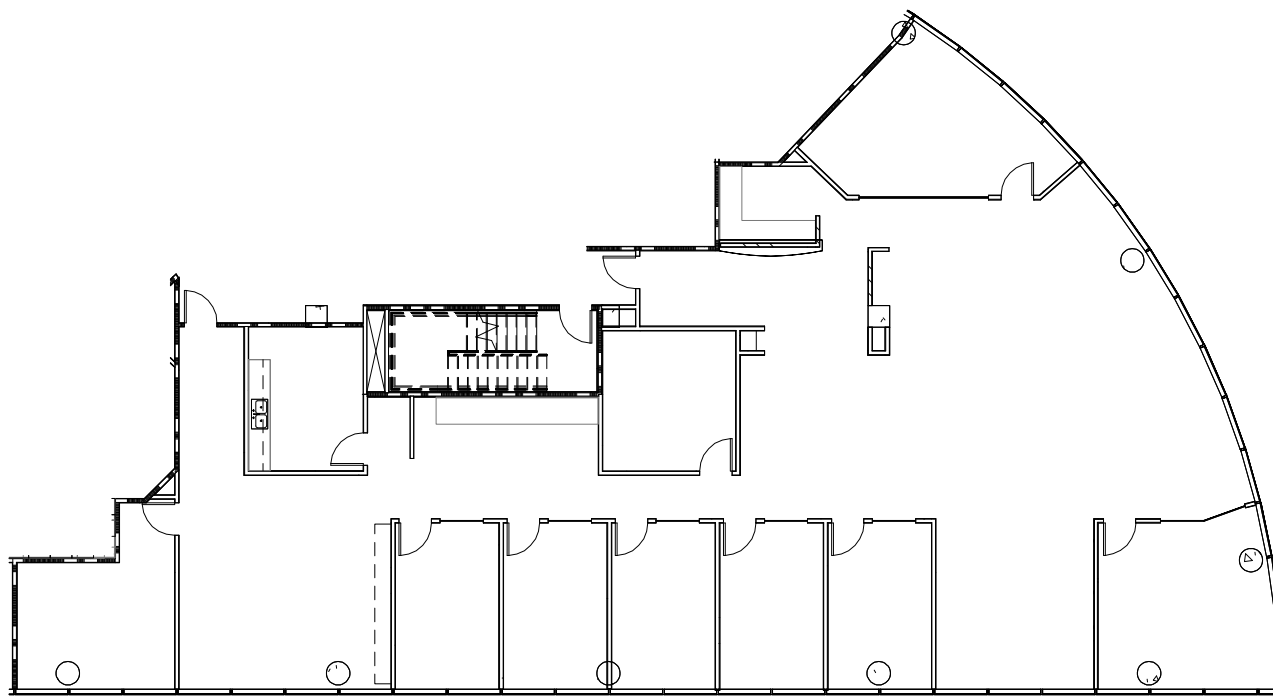

SUITE 335 | 4,954 SF

**Kirk Rich, CCIM, SIOR, Principal**  
770.916.6112  
kirk.rich@avisonyoung.com

**Chris Godfrey, Principal**  
404.865.3678  
chris.godfrey@avisonyoung.com

**Monica Speak, Vice President**  
404.454.1904  
monica.speak@avisonyoung.com