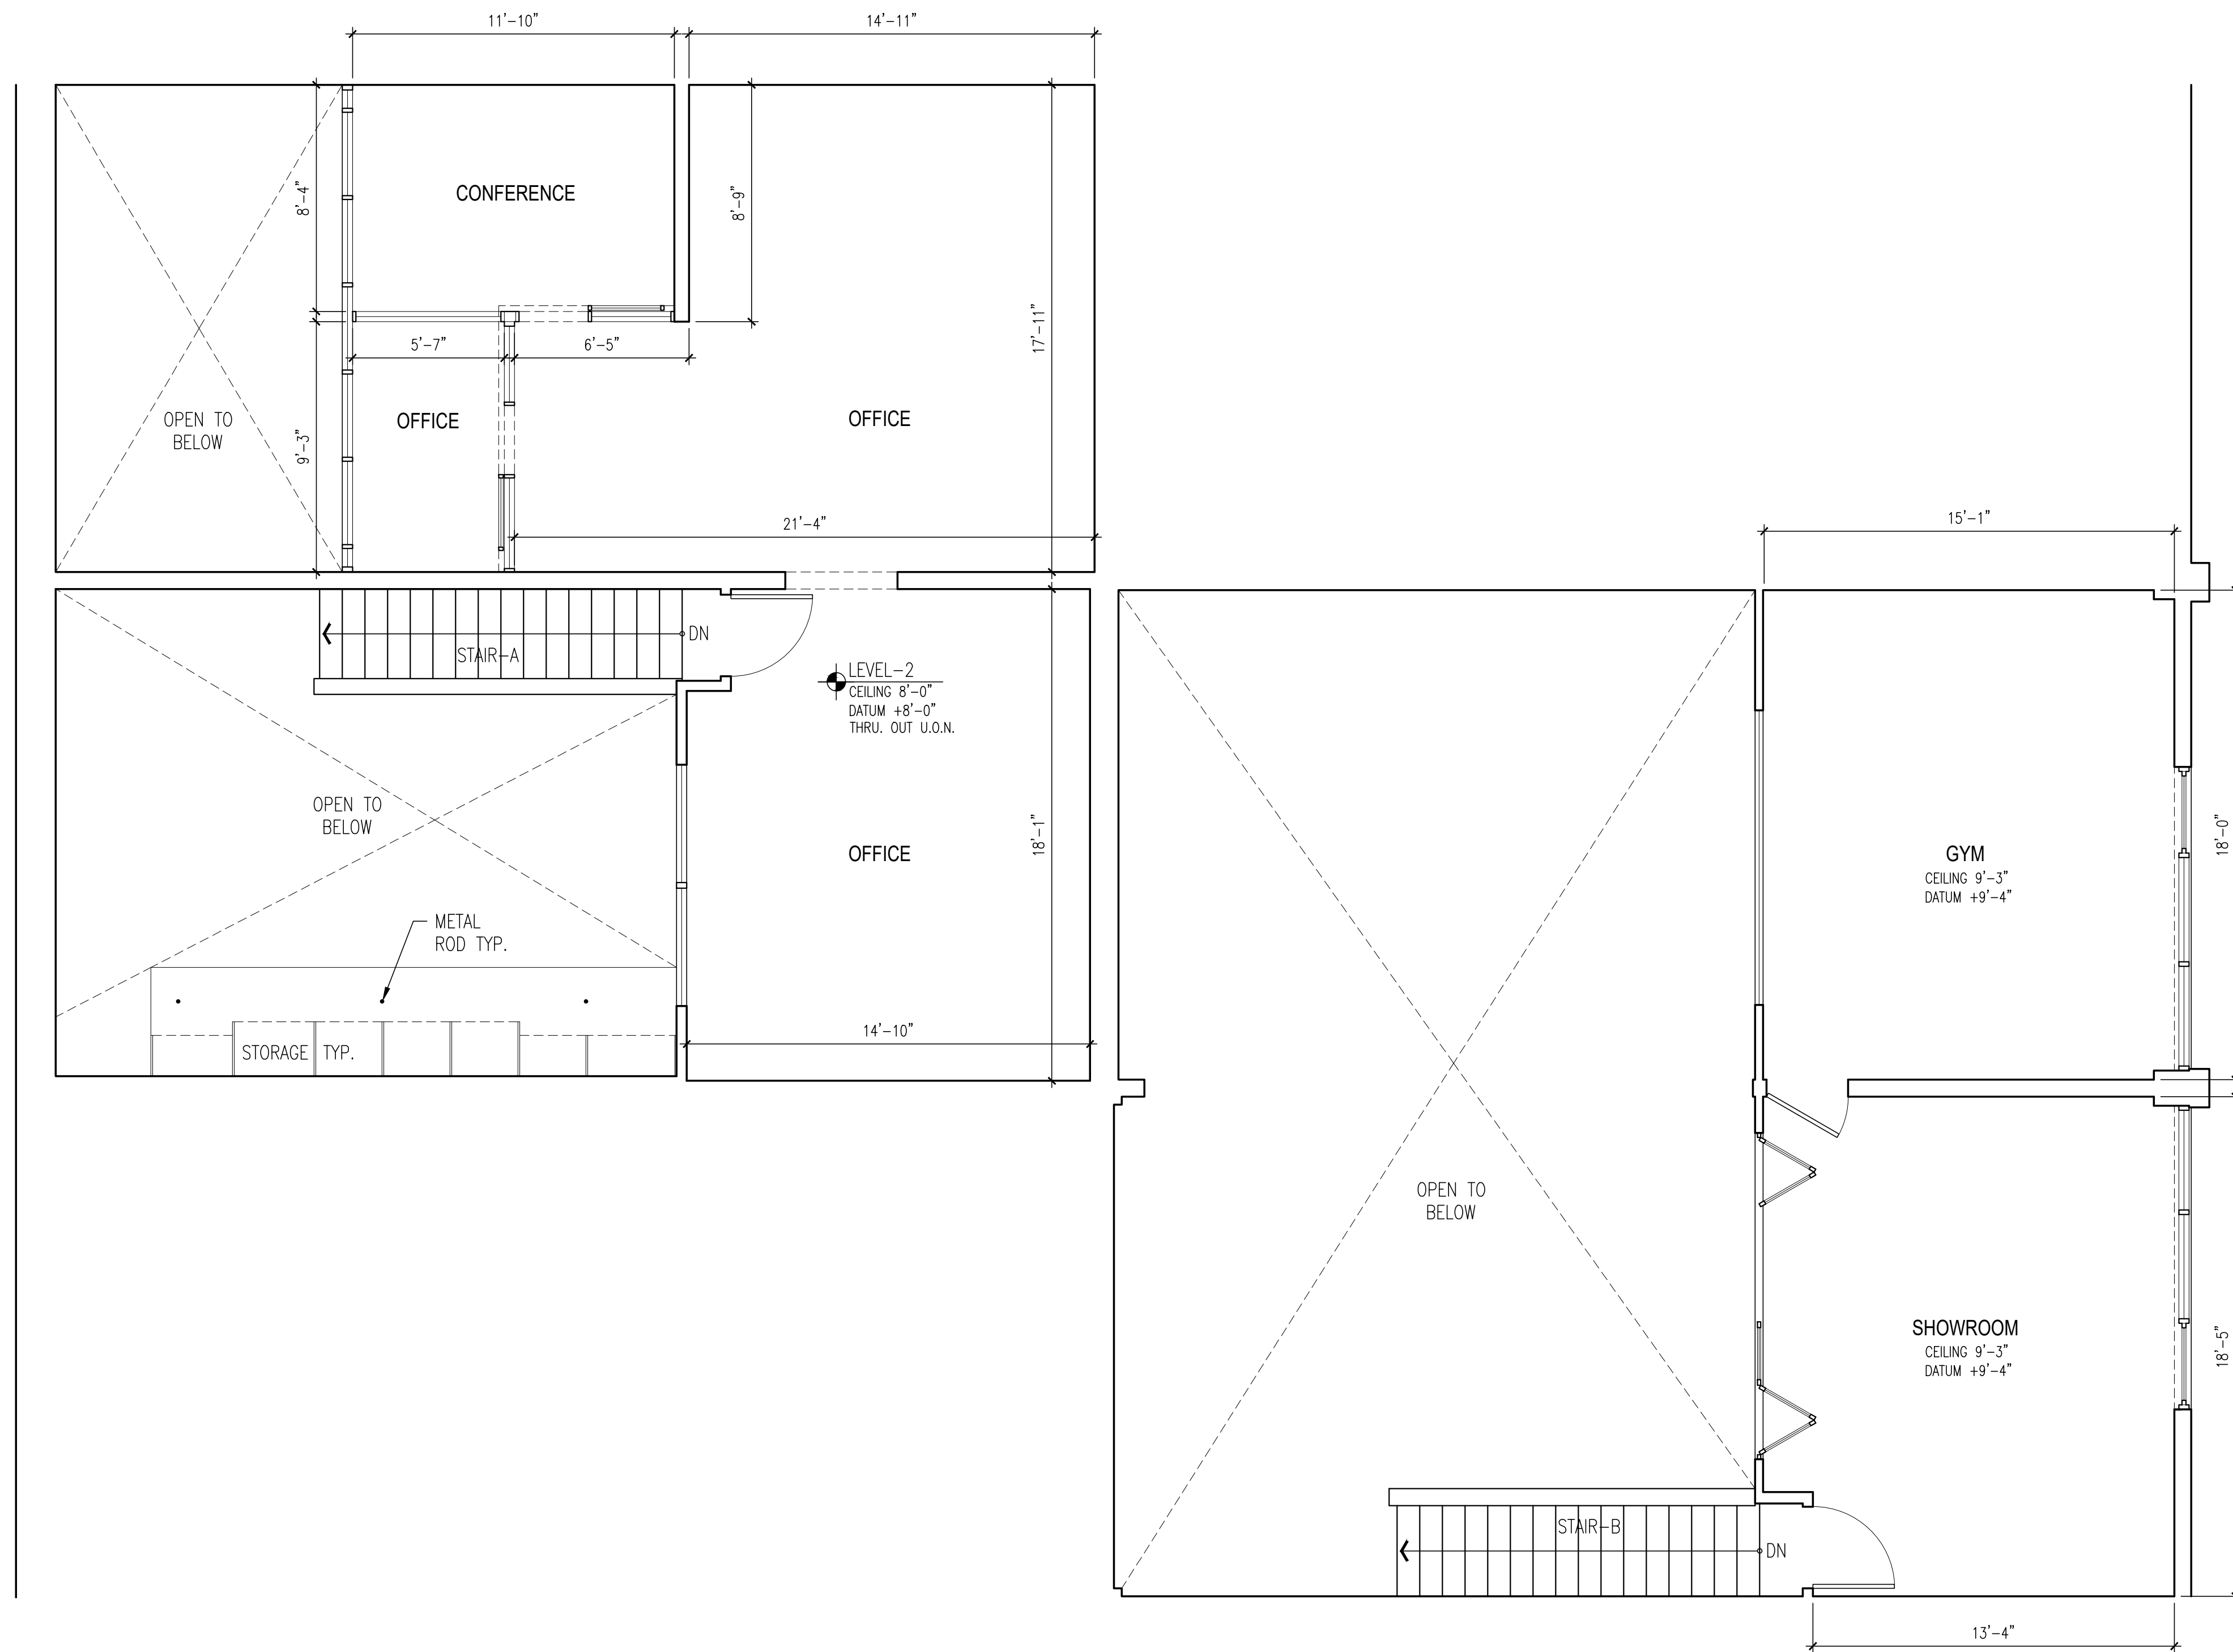

UNION STREET

2 LEVEL 2 MEZZANINE PLAN  
SCALE 1/4" = 1'-0"

1940 UNION STREET  
OAKLAND, CA 94607