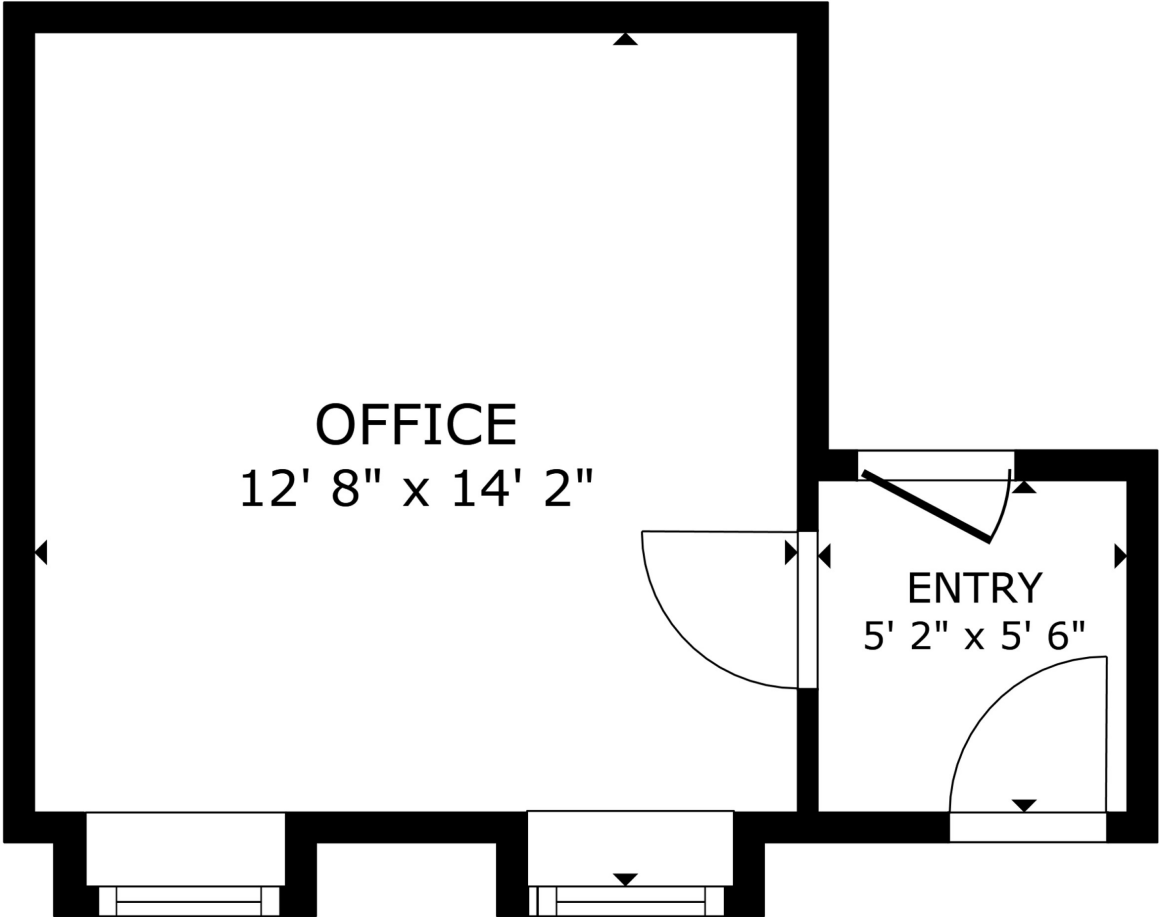

239 Race Street Mixed Use

Philadelphia, PA 19106

TOTAL: 202 sq ft