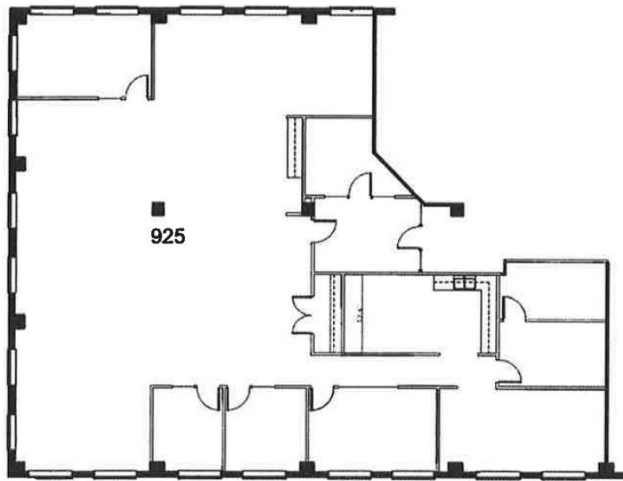

SUITE 925

4,424 RSF

KEY PLAN

LEAH MASSON

Senior Director
+1 206 215 9803
leah.masson@cushwake.com

BRANDON BURMEISTER

Senior Director
+1 206 215 9702
brandon.burmeister@cushwake.com