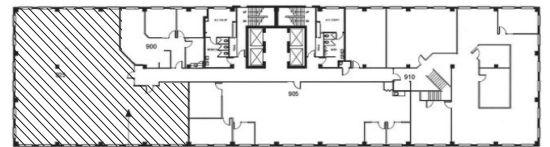

SUITE 925

4,424 RSF

KEY PLAN

LEAH MASSON

Senior Director
+1 206 215 9803
leah.masson@cushwake.com

BRANDON BURMEISTER

Senior Director
+1 206 215 9702
brandon.burmeister@cushwake.com