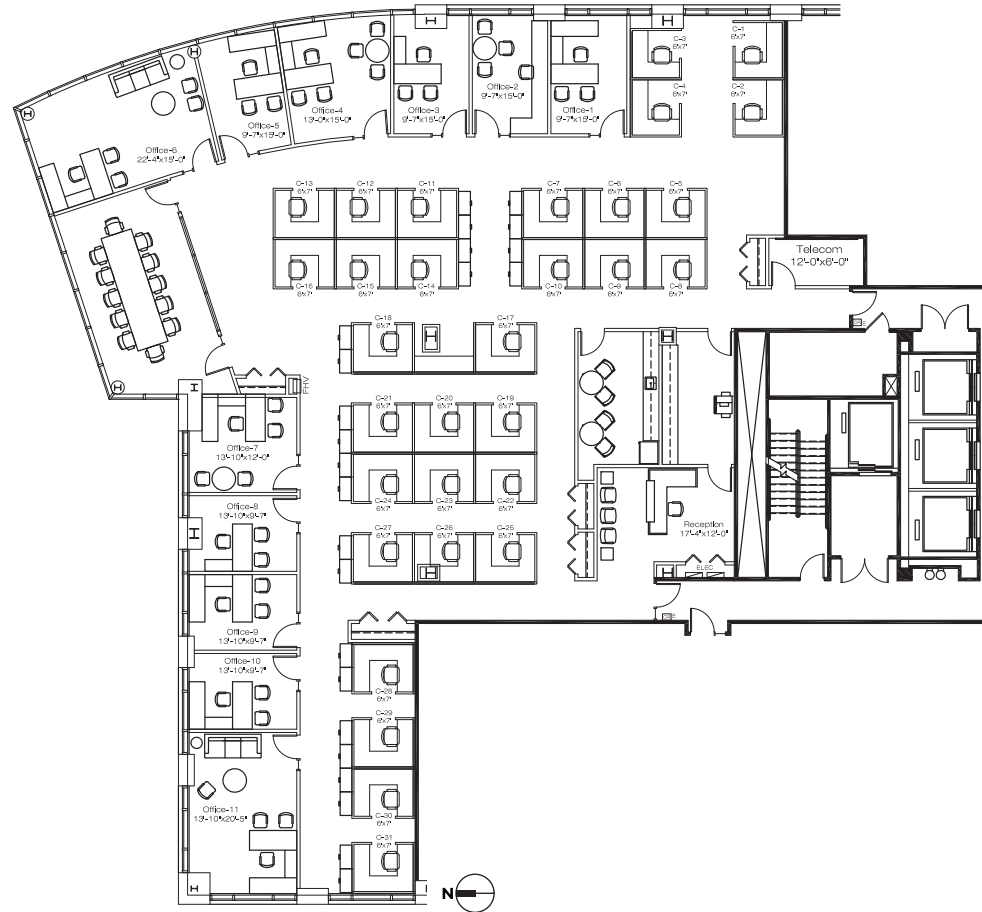

THE  
CORPORATE  
CENTER  
OF NORTHBROOK

1033 Skokie Boulevard Suite 320 | 8,586 RSF

For more information, contact:

Doug Shehan  
+1 773 458 1382  
doug.shehan@jll.com

Julie Koelzer  
+1 773 632 1049  
julie.koelzer@jll.com