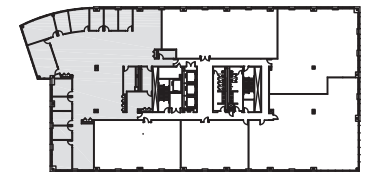

THE  
CORPORATE  
CENTER  
OF NORTHBROOK

1033 Skokie Boulevard Suite 320 | 8,586 RSF

For more information, contact:

Doug Shehan  
+1 773 458 1382  
doug.shehan@jll.com

Julie Koelzer  
+1 773 632 1049  
julie.koelzer@jll.com