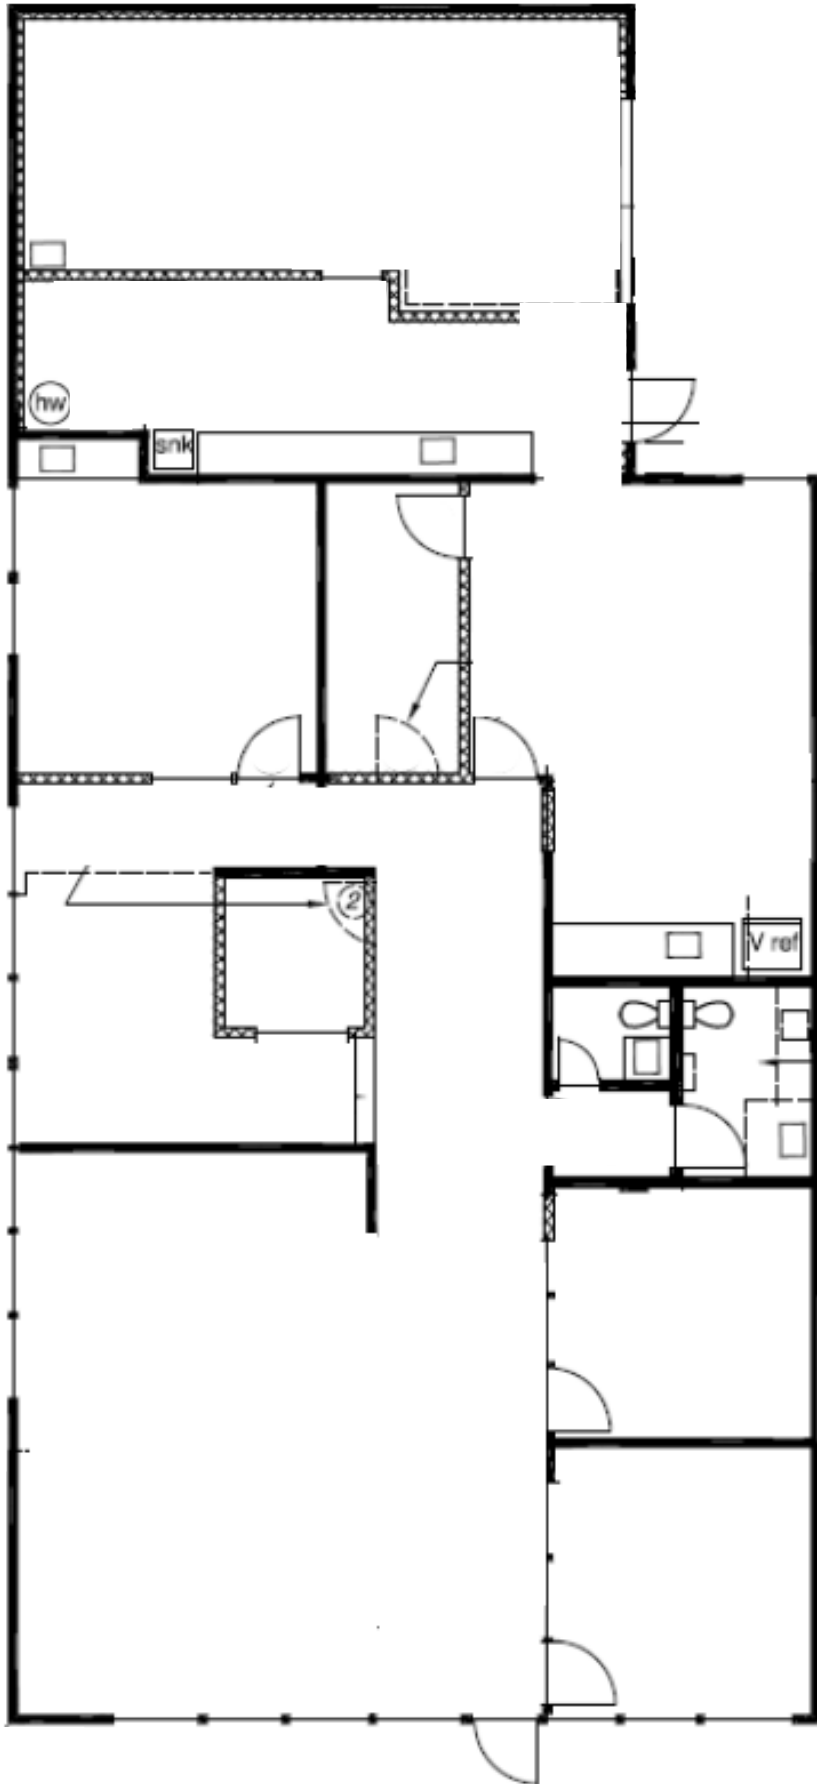

Hammerly Business Park – Suite 200

AREA
OFFICE 2,955 sf

Scale 1/10"=1'-0"