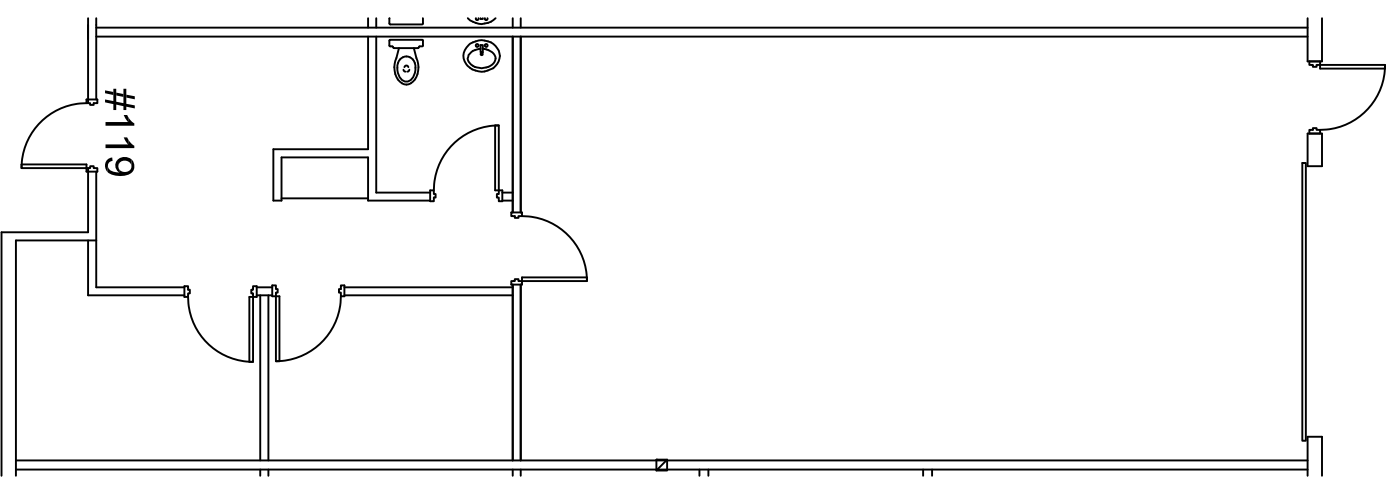

Legend:

no. rev./description date

Title : 118 Corporate Park Drive

Scale: N.T.S.

Drawn By:

Date:

Project Name and Location:  
Corporate Park Drive,  
Las Vegas, Nevada

Suite/Room #  
119

Note: All Dimensions Are Approximate and subject to change without notice / Veuillez noter que les dimensions indiquées sont approximatives et peuvent changer sans avis