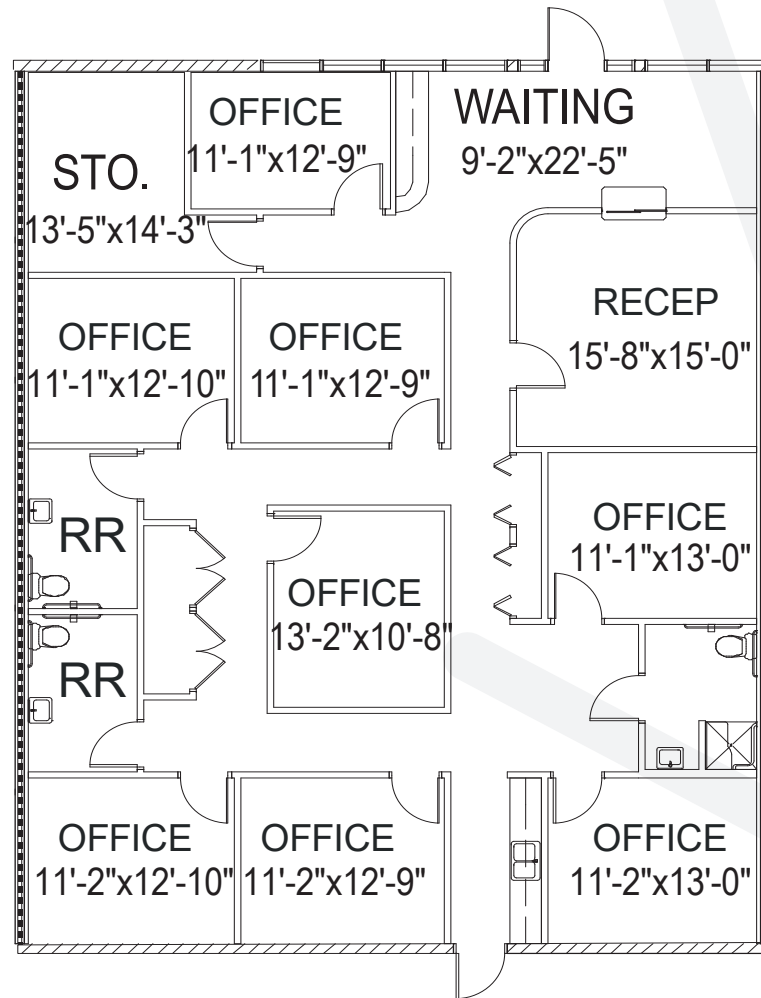

**ROYAL OAK  
PROFESSIONAL  
PLAZA**

# Floor 01

Suite 1-7

AS-BUILT

2,840 SF

AVAILABLE

**RACHAEL THOMPSON**  
Senior Vice President  
602.513.5122  
rachael.thompson@kidder.com

**PERRY GABUZZI, CCIM**  
Senior Vice President  
602.513.5116  
perry.gabuzzi@kidder.com