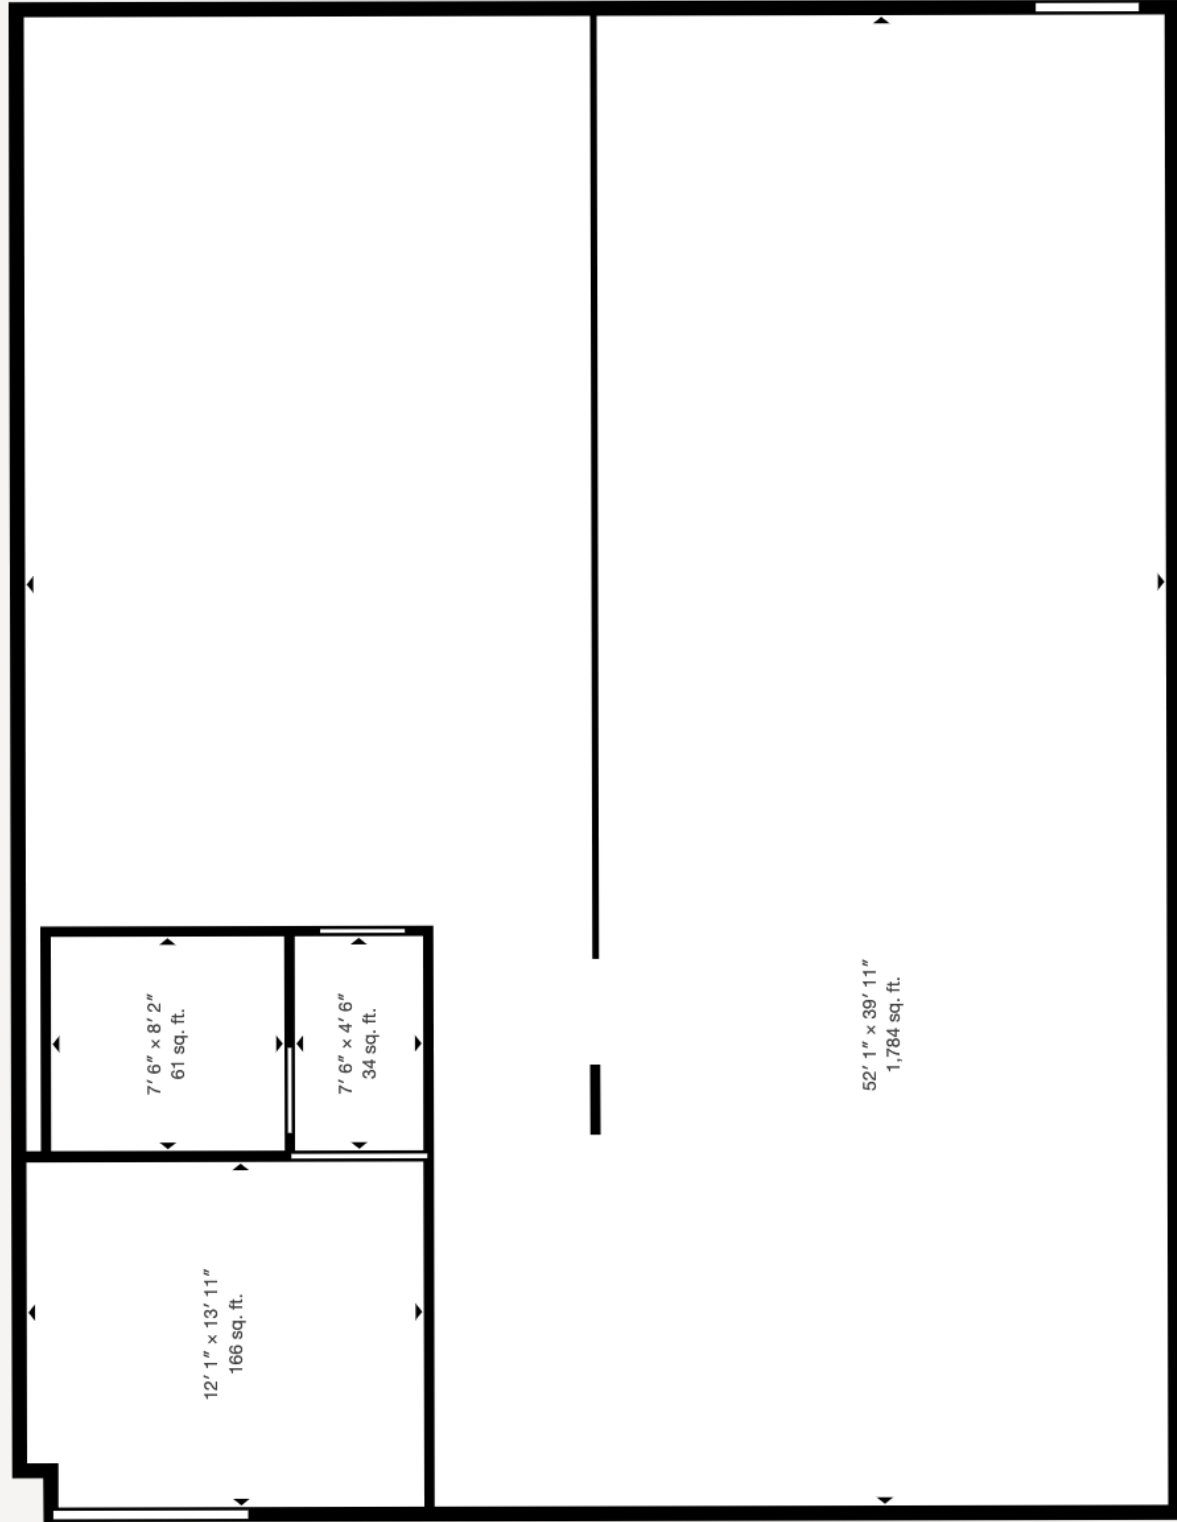

Visit 3D space on  
**Matterport**

**Matterport Property Report:**

**5730 Expressway**

**Gross Floor Area - Full Property 2,192 sq. ft. | Floor 1 2,192 sq. ft.**

Sizes and dimensions are approximate, actual may vary