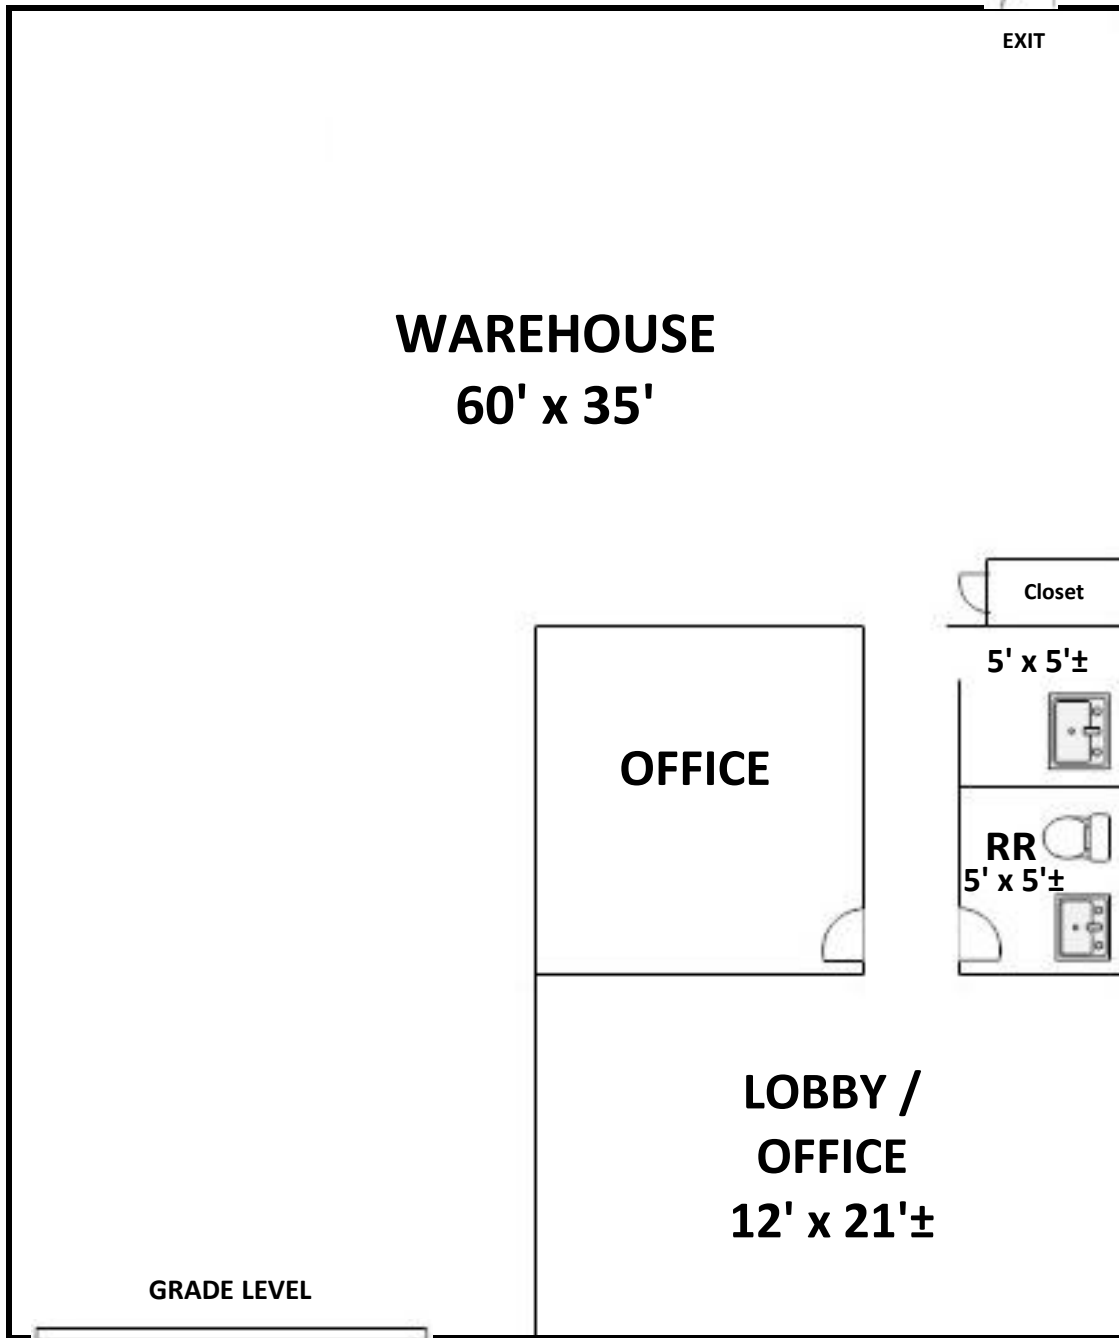

605 S Sherman St, Suite 505E, Richardson, TX 75081
2,180 SF

	1105 Colorado Lane Suite A3 Arlington, TX 76015 972-992-4240	Agent: _____ _____
---	--	-----------------------